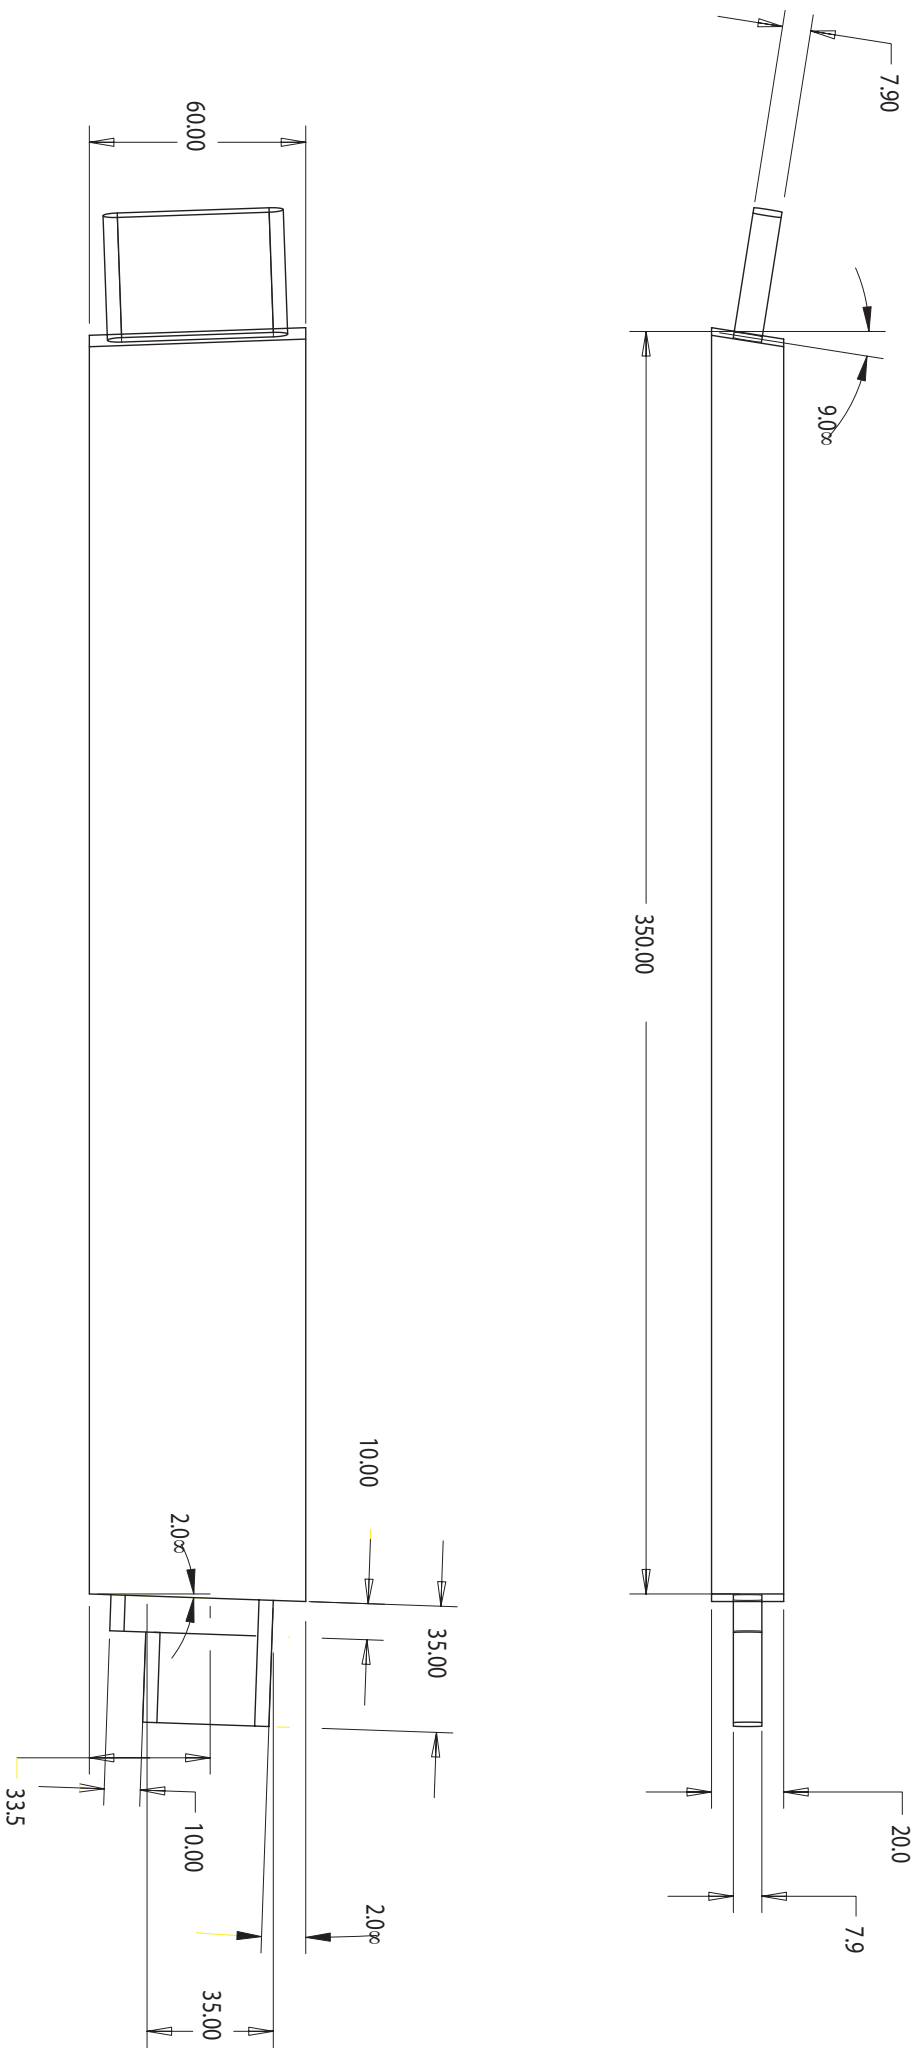

# Side Rail

**trend**  
routing technology

® Technical Support:  
0044(0) 1923 224681  
technical@trendm.co.uk  
www.trendmachinery.co.uk  
© Copyright Trend 2003.