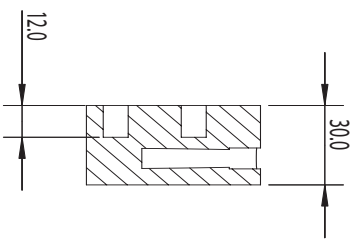

# Side Leg

**trend**  
routing technology

® Technical Support:  
0044(0) 1923 224681  
technical@trendm.co.uk  
www.trendmachinery.co.uk  
© Copyright Trend 2003.