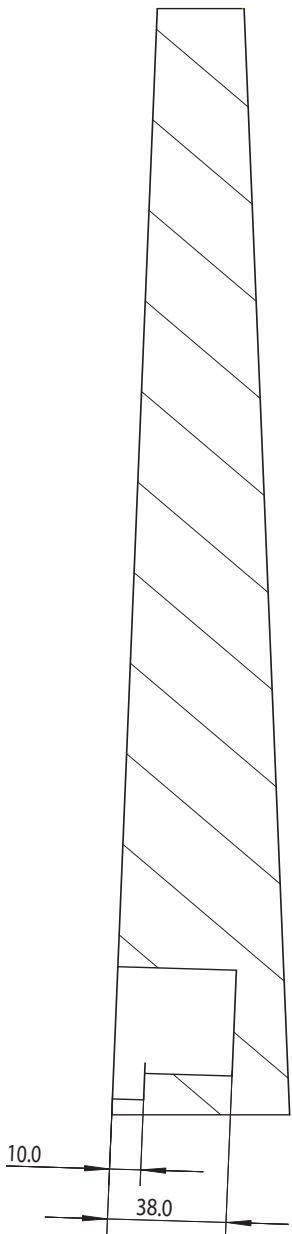

# Side Leg

**trend**  
routing technology

® Technical Support:  
0044(0) 1923 224681  
technical@trendm.co.uk  
www.trendmachinery.co.uk  
© Copyright Trend 2003.