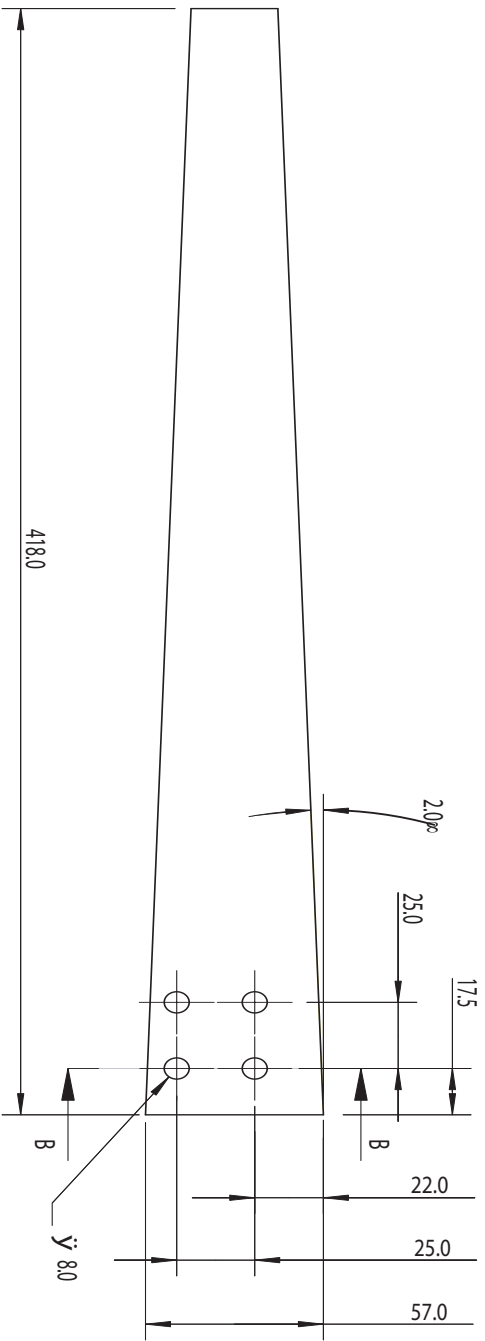

# Side Leg

**trend**  
routing technology

® Technical Support:  
0044(0) 1923 224681  
technical@trendm.co.uk  
www.trendmachinery.co.uk  
© Copyright Trend 2003.