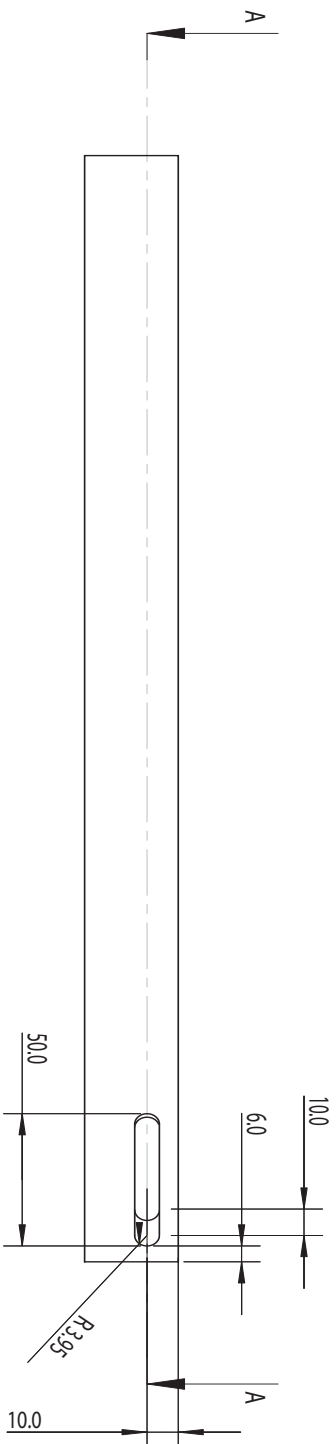

# Side Leg

**trend**  
routing technology

® Technical Support:  
0044(0) 1923 224681  
technical@trendm.co.uk  
www.trendmachinery.co.uk  
© Copyright Trend 2003.