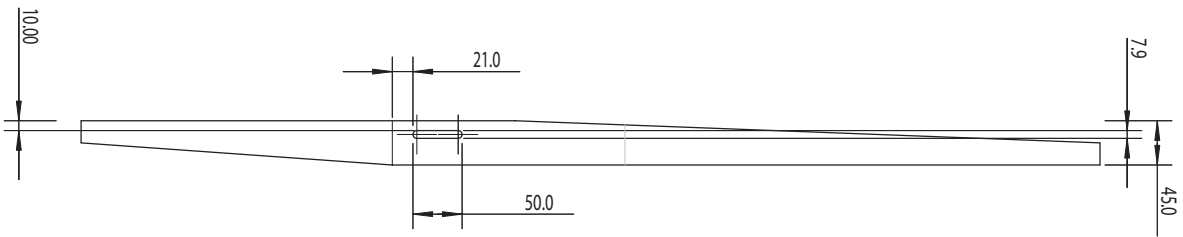

Left Rear Leg

LEFT REAR LEG

trend
routing technology

® Technical Support:
0044(0) 1923 224681
technical@trendm.co.uk
www.trendmachinery.co.uk
© Copyright Trend 2003.