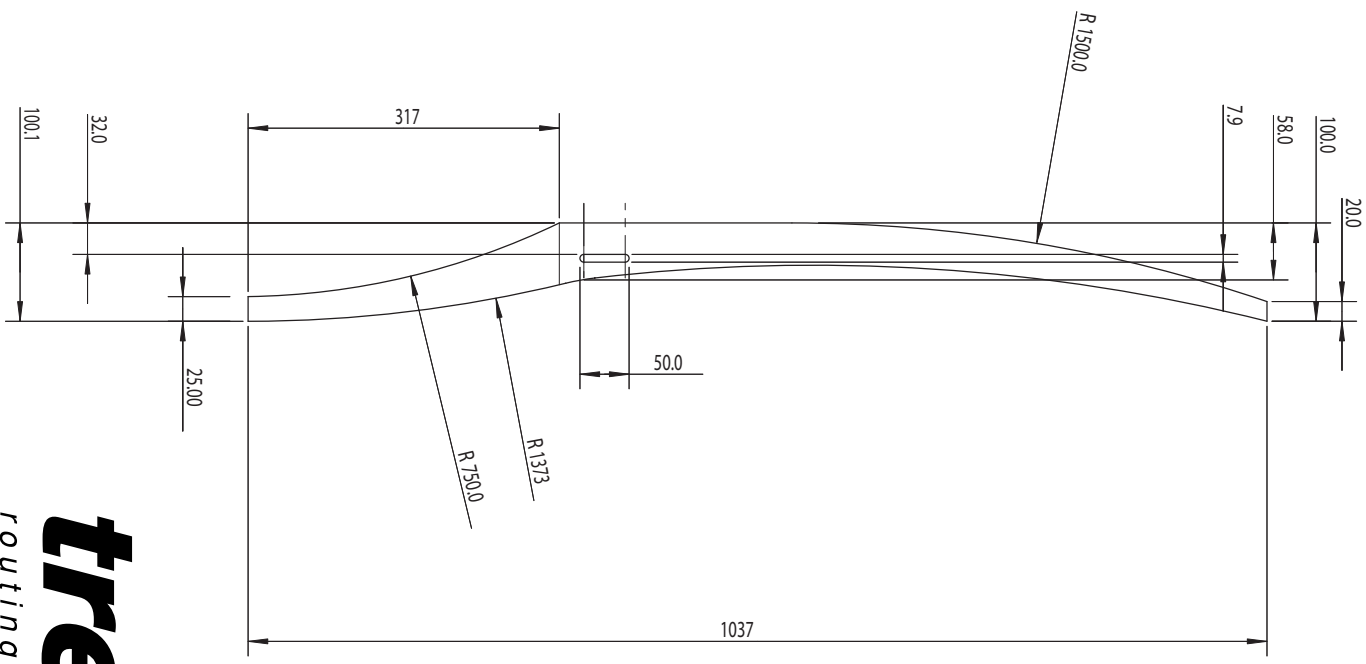

Left Rear Leg

LEFT REAR LEG

trend
routing technology

® Technical Support:
0044(0) 1923 224681
technical@trendm.co.uk
www.trendmachinery.co.uk
© Copyright Trend 2003.