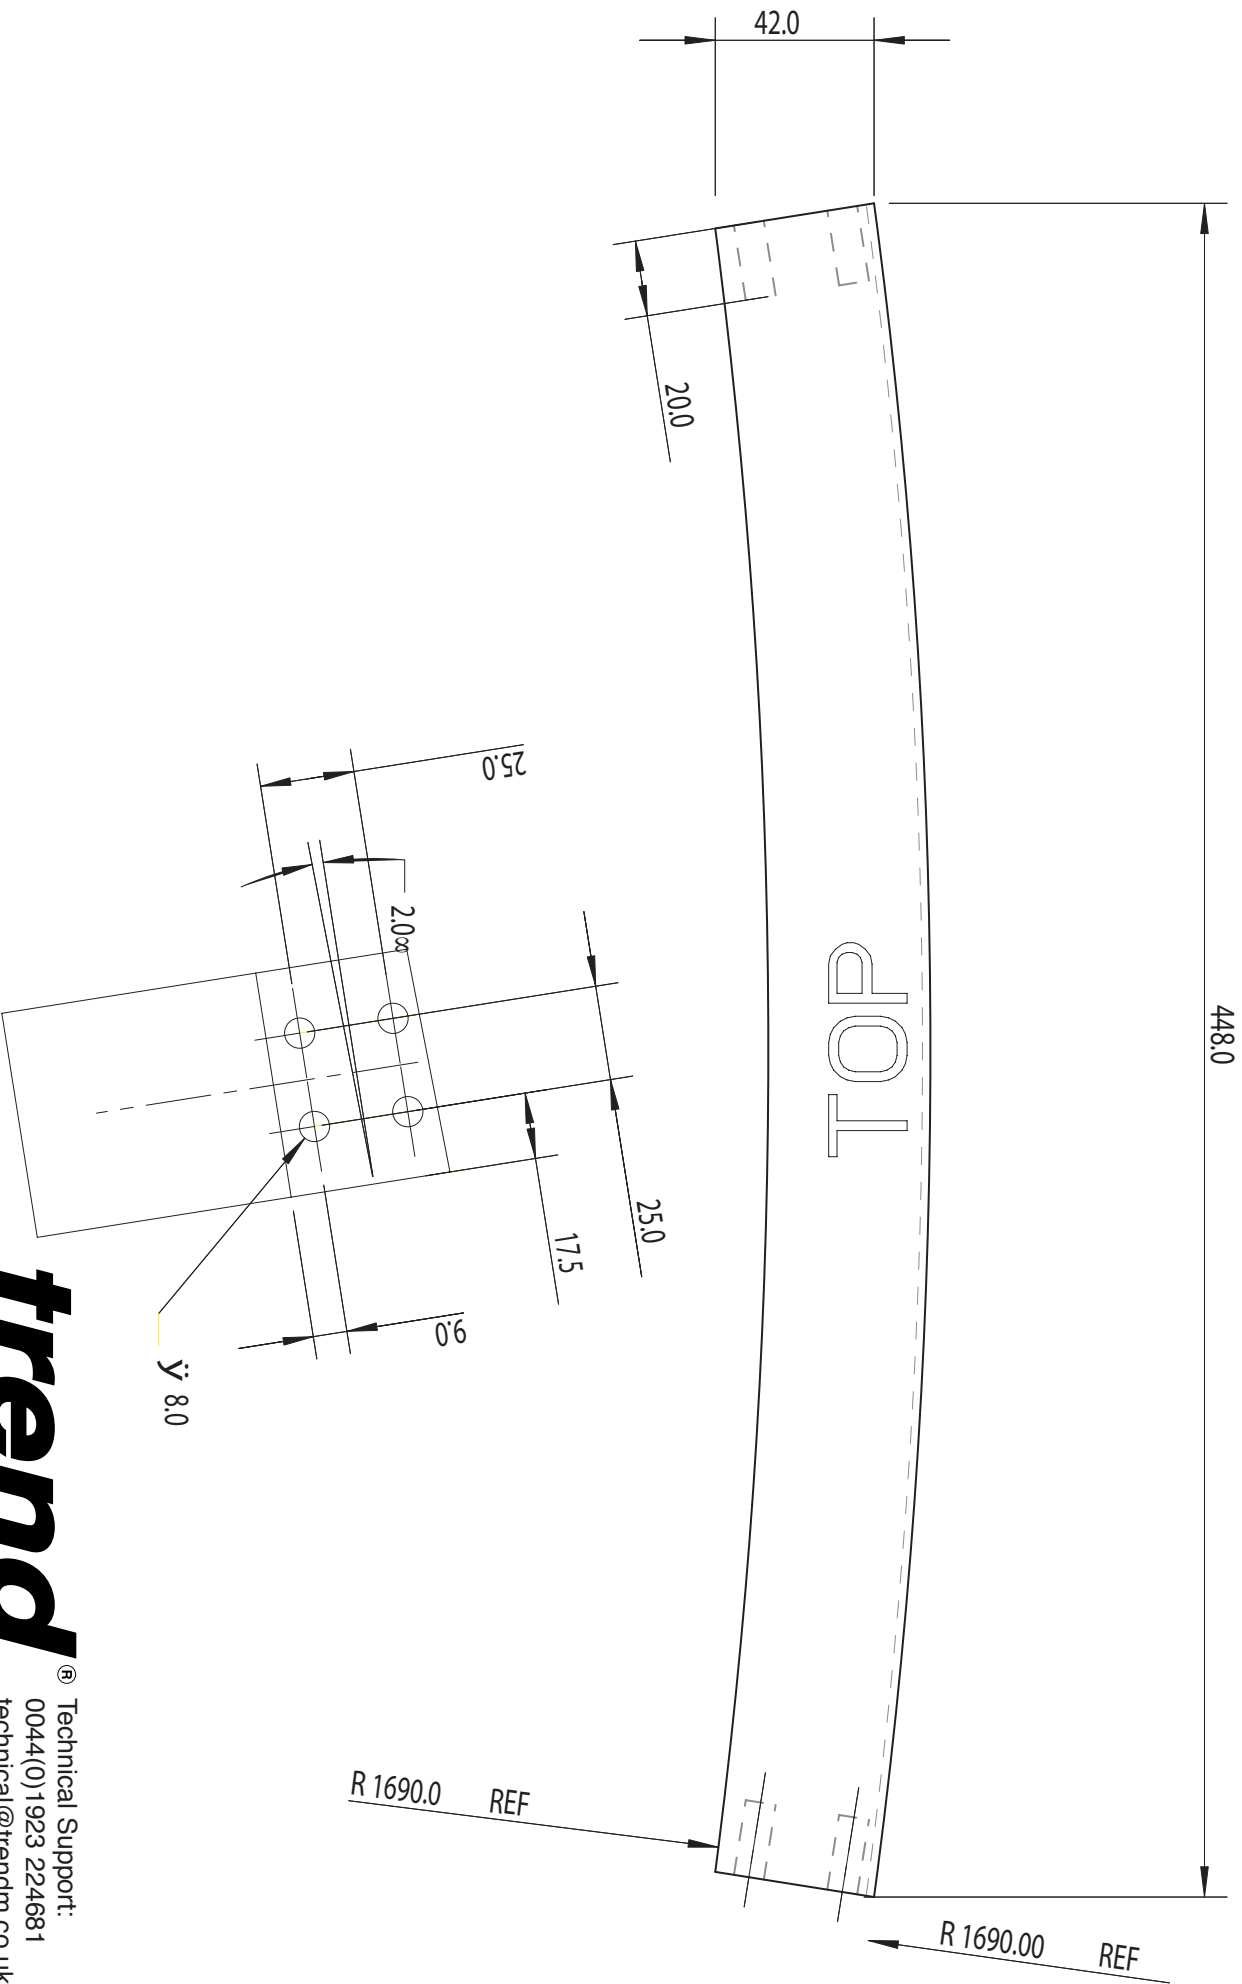

Front Rail

trend
routing technology

® Technical Support:
0044(0) 1923 224681
technical@trendm.co.uk
www.trendmachinery.co.uk
© Copyright Trend 2003.