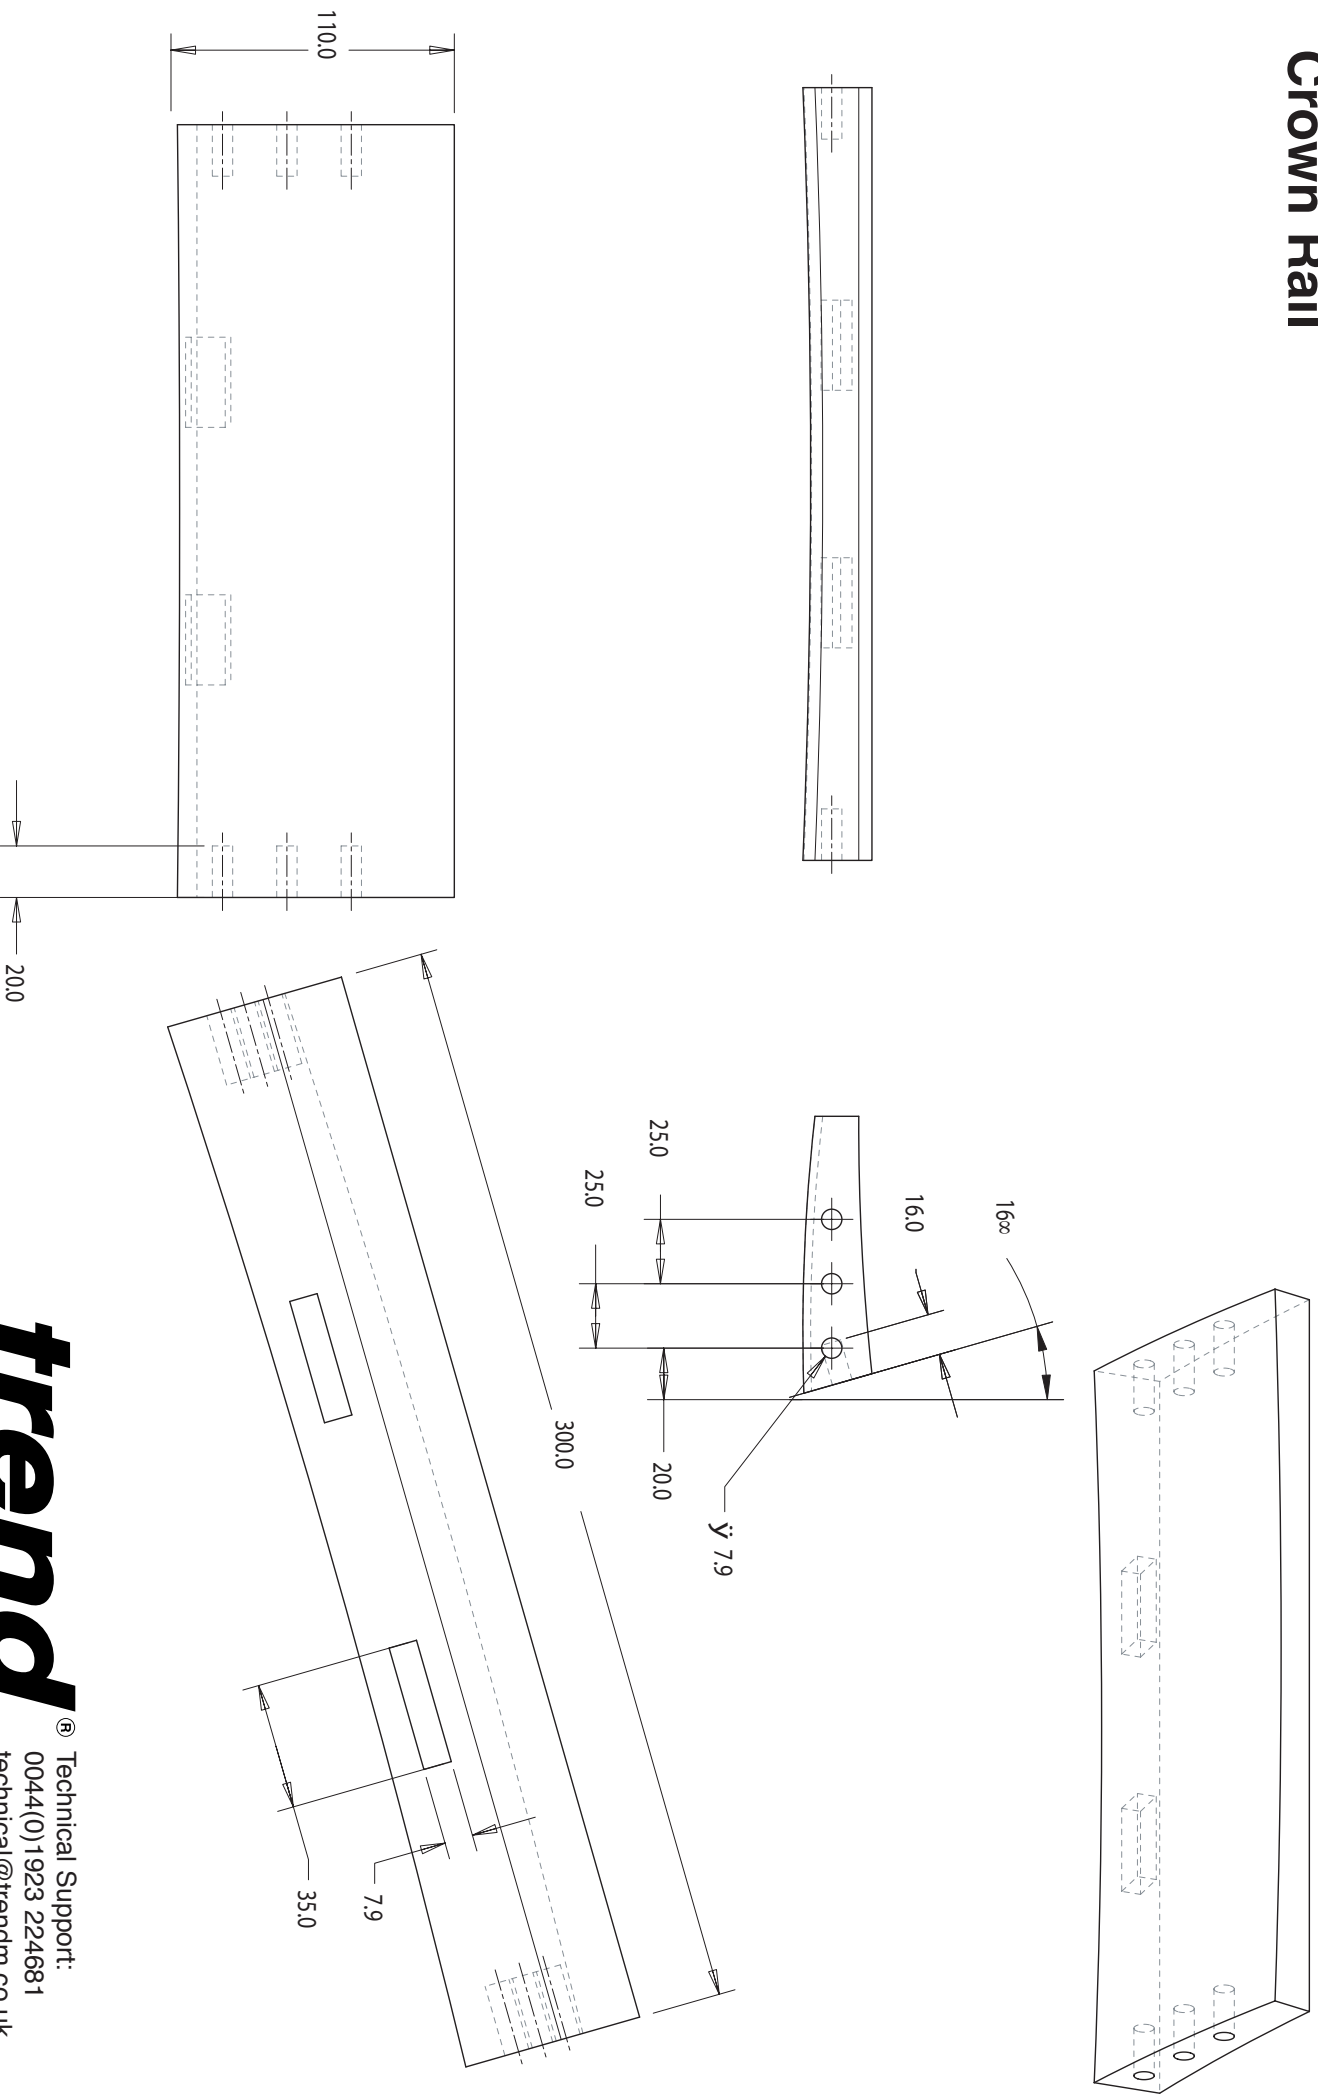

Crown Rail

trend
routing technology

® Technical Support:
0044(0) 1923 224681
technical@trendm.co.uk
www.trendmachinery.co.uk
© Copyright Trend 2003.