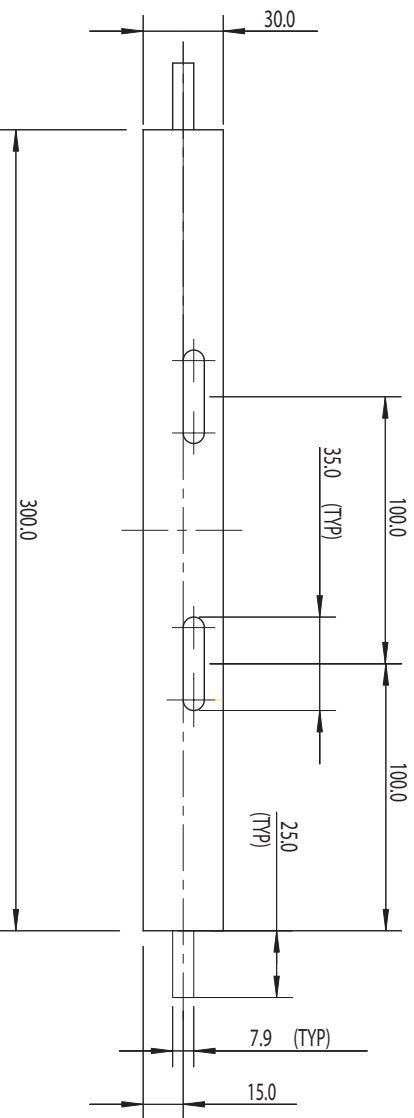

Back Rail

trend
routing technology

® Technical Support:
0044(0) 1923 224681
technical@trendm.co.uk
www.trendmachinery.co.uk
© Copyright Trend 2003.