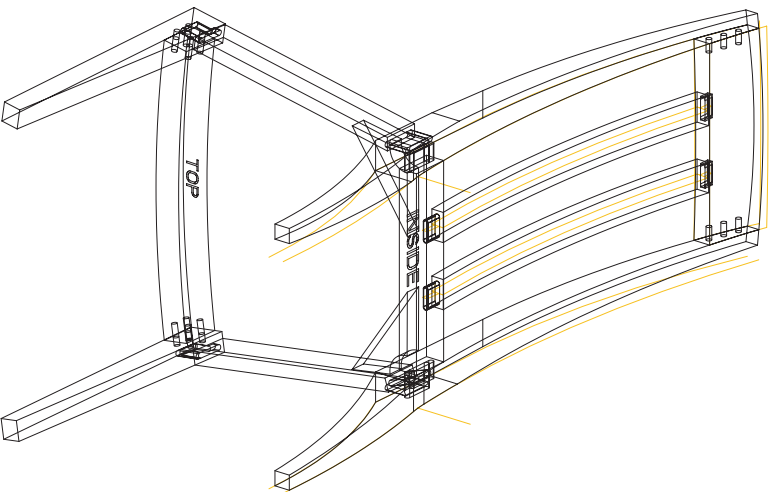

# Chair

SPLATS	11
SIDERAIL_2	10
SIDERAIL_1	9
RIGHT_LEG	8
REARLEG_RIGHT	7
REARLEG_LEFT	6
LEFT_LEG	5
FRONT_RAIL	4
CROWN_RAIL	3
BRACE	2
BACK_RAIL	1

**trend**  
routing technology

® Technical Support:  
0044(0)1923 224681  
technical@trendm.co.uk  
www.trendmachinery.co.uk  
© Copyright Trend 2003.