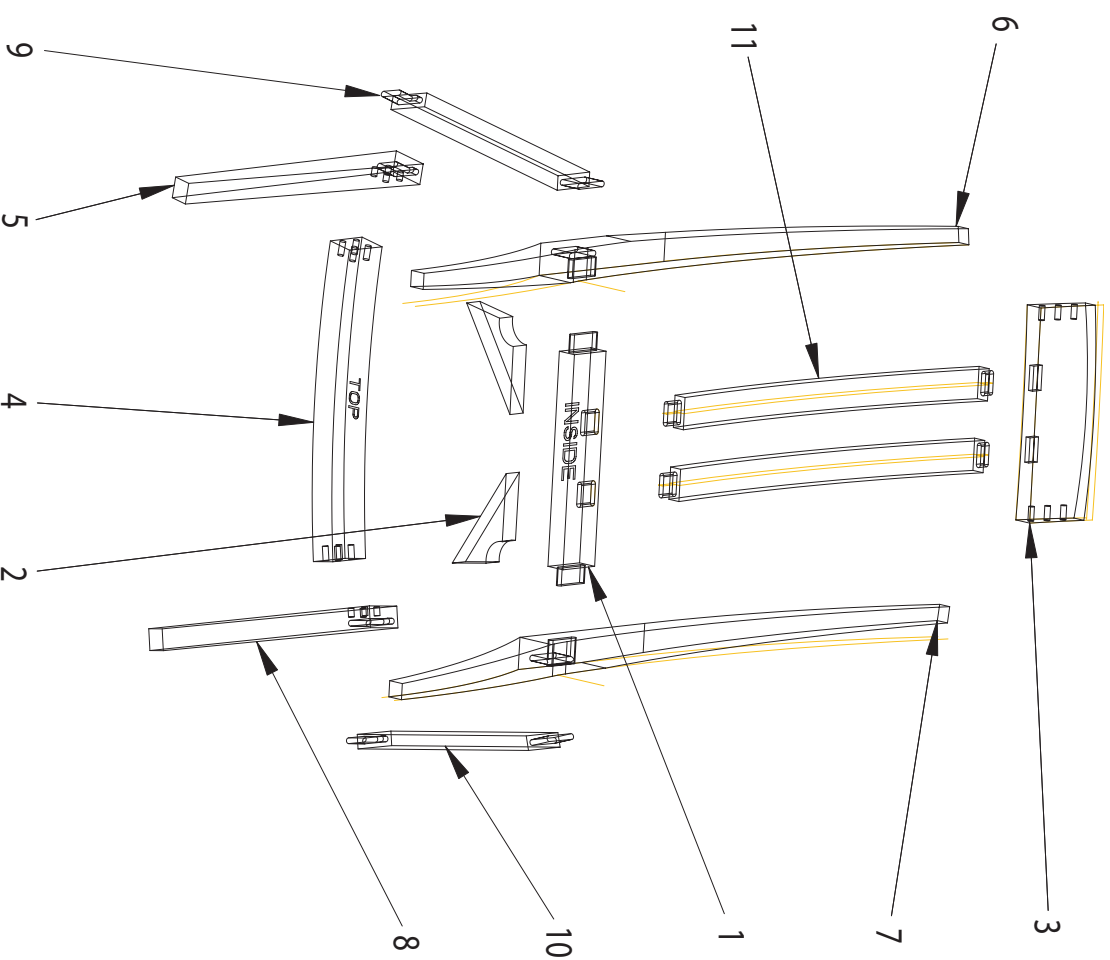

# Chair

SPLATS	11
SIDERAIL_2	10
SIDERAIL_1	9
RIGHT_LEG	8
REARLEG_RIGHT	7
REARLEG_LEFT	6
LEFT_LEG	5
FRONT_RAIL	4
CROWN_RAIL	3
BRACE	2
BACK_RAIL	1

**trend**  
routing technology

® Technical Support:  
0044(0)1923 224681  
technical@trendm.co.uk  
www.trendmachinery.co.uk  
© Copyright Trend 2003.