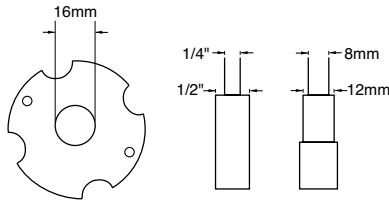

ATLAS COPCO	OFSE2000	2	F x 3
BOSCH	GOF1600,1700ACE	1	F x 2
	POF52,400,500A,600ACE	3	F x 2
	POF800ACE,GOF900A <2003	4	G x 3
	GOF1300ACE,900A >2003	5	G x 3
CASALS	FT750,1000E,2000VCE	2	F x 3
CMT	CMT1E,CMT2E	1	F x 2
DEWALT	DW613*,614*,615*,620,621, DW625EK,629	1	F x 2
		1	F x 2
DRAPER	R1900V	2	F x 3
	PT1200V	1	F x 3
ELU	OF97(E),MOF177(E),131,98,	1	F x 2
	MOF77,96(E) MK2*,69*	1	F x 2
FELISATTI	TP246(E)	6	E x 2
	R346EC	1	F x 2
FESTO	OF2000(E)	7	E x 3
	OF1E,900(E),1000(E)	8	B x 4
FREUD	FT1000(E),2000E	2	F x 3
HITACHI	FM8,ZK2008	9	E x 2
	M8(V)	10	D x 4
	M12V,M12SA	11	D x 4
	TR12	11&12	D x 4
MAFELL	L050E	8	B x 4
MAKITA	3620,3612BR,3600B	13	D x 2
	3612(C)	14	E x 2
	RP0910,1110C	1	F x 2
METABO	OF1028,1612,OFE1229,1812	6	E x 2
PERFORMANCE PRO	CLM1250R <11/03	18	A x 3
	CLM1250R >11/03,CLM2050R	1	F x 2
PERLES	OF808(E) >1999*, 2-808(E)	1	H x 2
	OF9(E)	1	H x 2
PEUGEOT	DEF570E,DF55E	15	E x 2
RYOBI	RE600N,R600N,RE601	13	D x 2
	ERT1500V	13	D x 2
	R500,502	16	A x 4
	R150,151,RE120,155K	15	E x 2
		17	C x 3
SKIL	1835U,1875U1	17	C x 3
SPARKY	X52E	9	E x 2
TREND	T3*,T4*,T5*,T5MK2*,T9*,T10*,T11*	1	H x 2
WADKIN	R500	16	A x 4