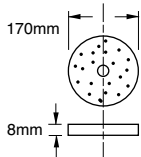

UNIBASE

ATLAS COPCO	OFSE2000	2	F x 3
BOSCH	GOF1600,1700ACE	1	F x 2
	POF52,400,500A,600ACE	3	F x 2
	POF800ACE,GOF900A <2003	4	G x 3
	GOF1300ACE,900A >2003	5	G x 3
CASALS	FT750,1000E,2000VCE	2	F x 3
CMT	CMT1E,CMT2E	1	F x 2
DEWALT	DW613*,614*,615*,620,621, DW625EK,629	1	F x 2
		1	F x 2
DRAPER	R1900V	2	F x 3
	PT1200V	1	F x 3
ELU	OF97(E),MOF177(E),131,98,	1	F x 2
	MOF77,96(E) MK2*,69*	1	F x 2
FELISATTI	TP246(E)	6	E x 2
	R346EC	1	F x 2
FESTO	OF2000(E)	7	E x 3
	OF1E,900(E),1000(E)	8	B x 4
FREUD	FT1000(E),2000E	2	F x 3
HITACHI	FM8,ZK2008	9	E x 2
	M8(V)	10	D x 4
	M12V,M12SA	11	D x 4
	TR12	11&12	D x 4
MAFELL	L050E	8	B x 4
MAKITA	3620,3612BR,3600B	13	D x 2
	3612(C)	14	E x 2
	RP0910,1110C	1	F x 2
METABO	OF1028,1612,OFE1229,1812	6	E x 2
PERFORMANCE PRO	CLM1250R <11/03	18	A x 3
	CLM1250R >11/03,CLM2050R	1	F x 2
PERLES	OF808(E) >1999*, 2-808(E)	1	H x 2
	OF9(E)	1	H x 2
PEUGEOT	DEF570E,DF55E	15	E x 2
RYOBI	RE600N,R600N,RE601	13	D x 2
	ERT1500V	13	D x 2
	R500,502	16	A x 4
	R150,151,RE120,155K	15	E x 2
		17	C x 3
SKIL	1835U,1875U1	17	C x 3
SPARKY	X52E	9	E x 2
TREND	T3*,T4*,T5*,T5MK2*,T9*,T10*,T11*	1	H x 2
WADKIN	R500	16	A x 4

IMPORTANT!
Do not overtighten guide bush screws. Only use 2BA threaded guide bush screws with the Unibase.

- **(GB)** Optional accessories
- **(D)** Wahlweise Zubehörteile
- **(F)** Accessoires facultatifs
- **(NL)** Optionele accessoires
- **(E)** Accesorios Opcionales
- **(SE)** Extra tillbehör
- **(I)** Accessori opzionali
- **(P)** Acessórios opcionais
- **(DN)** Øvrigt tilbehør
- **(N)** Tilleggsutstyr

1. **Metal Guide Bushes**

10mm Ø	GB10	24mm Ø	GB24
12mm Ø	GB12	26mm Ø	GB26
14mm Ø	GB14	28mm Ø	GB28
16mm Ø	GB16	30mm Ø	GB30
18mm Ø	GB18	32mm Ø	GB32
20mm Ø	GB20	40mm Ø	GB40
22mm Ø	GB22		

1. **Plastic Guide Bush Sets**

10mm - 32mm Ø (12pc)	GB/SET/1
11mm - 33mm Ø (12pc)	GB/SET/2
3/8" - 1-5/16" Ø (14pc)	GB/SET/3

1. **Spare Screws**
   Guide Bush Screws 2BA (10pcs) **GB/01**

UNIBASE

5 027654 320082 >