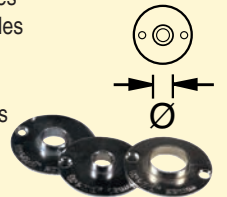

UNIBASE

| ATLAS COPCO | OFSE2000 | 2 | F x 3 |
|-----------------|---------------------------------------|-------|-------|
| BOSCH | GOF1600,1700ACE | 1 | F x 2 |
| | POF52,400,500A,600ACE | 3 | F x 2 |
| | POF800ACE,GOF900A <2003 | 4 | G x 3 |
| | GOF1300ACE,900A >2003 | 5 | G x 3 |
| CASALS | FT750,1000E,2000VCE | 2 | F x 3 |
| CMT | CMT1E,CMT2E | 1 | F x 2 |
| DEWALT | DW613*,614*,615*,620,621, DW625EK,629 | 1 | F x 2 |
| | | 1 | F x 2 |
| DRAPER | R1900V | 2 | F x 3 |
| | PT1200V | 1 | F x 3 |
| ELU | OF97(E),MOF177(E),131,98, | 1 | F x 2 |
| | MOF77,96(E) MK2*,69* | 1 | F x 2 |
| FELISATTI | TP246(E) | 6 | E x 2 |
| | R346EC | 1 | F x 2 |
| FESTO | OF2000(E) | 7 | E x 3 |
| | OF1E,900(E),1000(E) | 8 | B x 4 |
| FREUD | FT1000(E),2000E | 2 | F x 3 |
| HITACHI | FM8,ZK2008 | 9 | E x 2 |
| | M8(V) | 10 | D x 4 |
| | M12V,M12SA | 11 | D x 4 |
| | TR12 | 11&12 | D x 4 |
| MAFELL | L050E | 8 | B x 4 |
| MAKITA | 3620,3612BR,3600B | 13 | D x 2 |
| | 3612(C) | 14 | E x 2 |
| | RP0910,1110C | 1 | F x 2 |
| METABO | OF1028,1612,OFE1229,1812 | 6 | E x 2 |
| PERFORMANCE PRO | CLM1250R <11/03 | 18 | A x 3 |
| | CLM1250R >11/03,CLM2050R | 1 | F x 2 |
| PERLES | OF808(E) >1999*, 2-808(E) | 1 | H x 2 |
| | OF9(E) | 1 | H x 2 |
| PEUGEOT | DEF570E,DF55E | 15 | E x 2 |
| RYOBI | RE600N,R600N,RE601 | 13 | D x 2 |
| | ERT1500V | 13 | D x 2 |
| | R500,502 | 16 | A x 4 |
| | R150,151,RE120,155K | 15 | E x 2 |
| | | 17 | C x 3 |
| SKIL | 1835U,1875U1 | 17 | C x 3 |
| SPARKY | X52E | 9 | E x 2 |
| TREND | T3*,T4*,T5*,T5MK2*,T9*,T10*,T11* | 1 | H x 2 |
| WADKIN | R500 | 16 | A x 4 |

IMPORTANT!
 Do not overtighten guide bush screws. Only use 2BA threaded guide bush screws with the Unibase.

- (GB)** Optional accessories
- (D)** Wahlweise Zubehörteile
- (F)** Accessoires facultatifs
- (NL)** Optionele accessoires
- (E)** Accesorios Opcionales
- (SE)** Extra tillbehör
- (I)** Accessori opzionali
- (P)** Acessórios opcionais
- (DN)** Øvrigt tilbehør
- (N)** Tilleggsutstyr