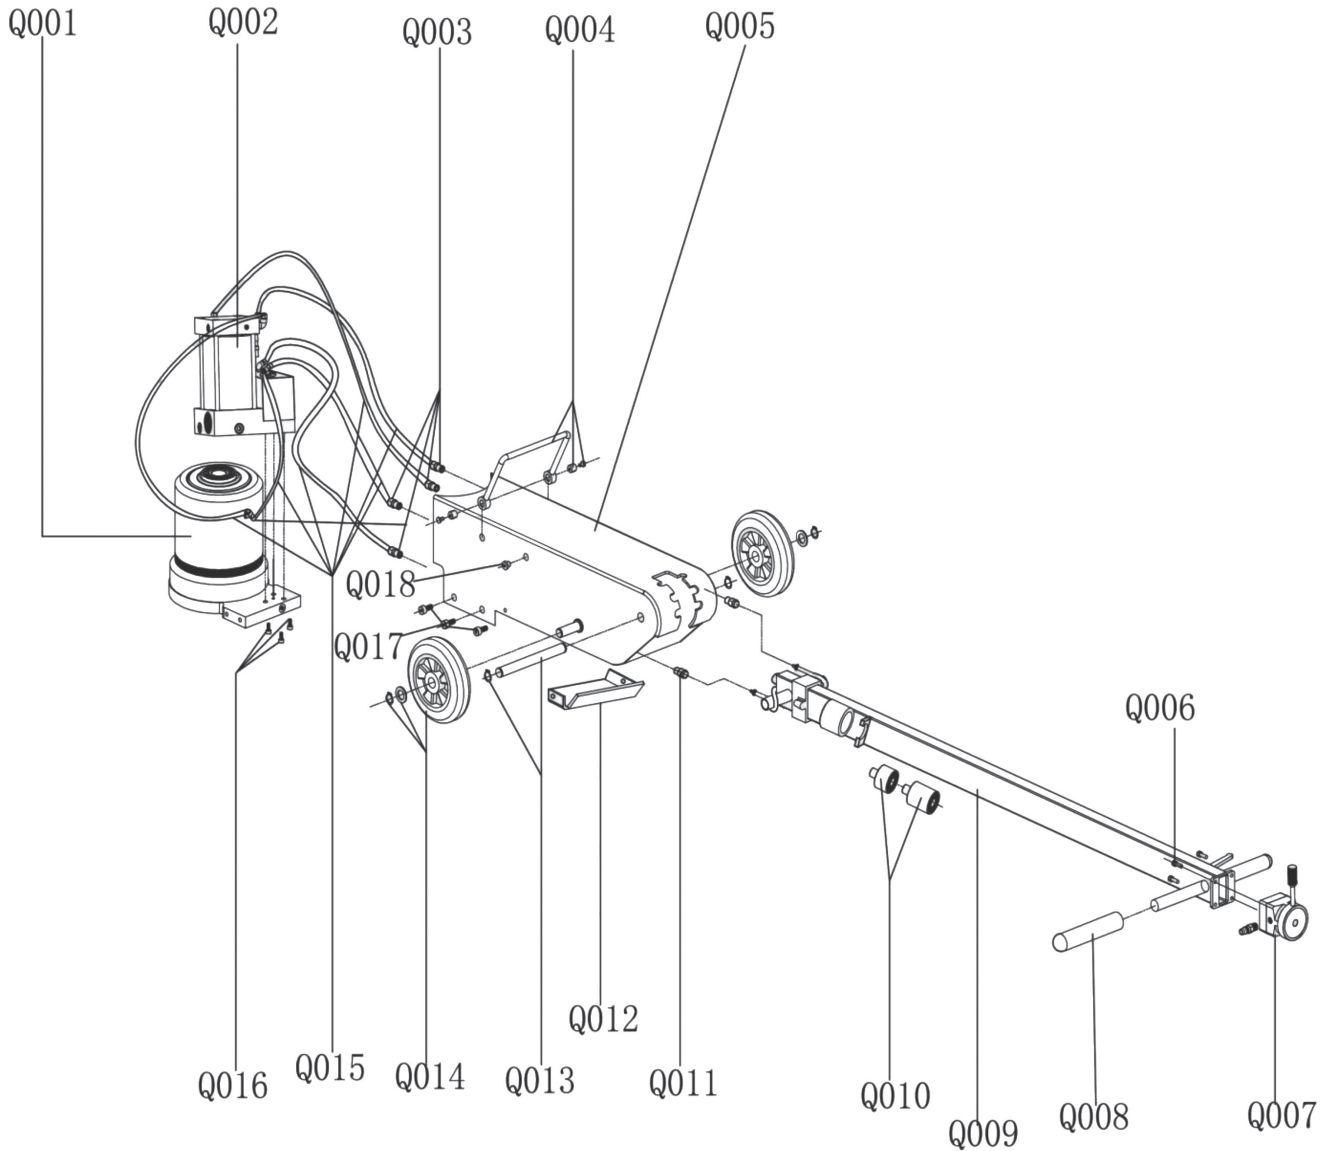

01284 757500

01284 703534

sales@sealey.co.uk

www.sealey.co.uk

Parts Information:
**Air Operated Jack 40tonne Telescopic -
 Long Reach/Low Entry
 Model No: YAJ10-40LELR.V3**

Item	Part No.	Description
Q20	YAJ1040LEL222	STEEL BALL
Q21	YAJ1040LEL223	SPRING
Q22	YAJ1040LEL224	SCREW
Q23	YAJ1040LEL225	STEEL BALL
Q24	YAJ1040LEL226	SCREW
Q25	YAJ1040LEL227	SILENCER
Q26	YAJ1040LEL228	CLAMP
Q27	YAJ1040LEL229	STEEL BALL
Q28	YAJ1040LEL230	SPRING
Q29	YAJ1040LEL231	SCREW CAP
Q30	YAJ1040LEL232	O-RING
Q31	YAJ1040LEL233	O-RING
Q32	YAJ1040LEL234	LOCKING RING
Q33	YAJ1040LEL235	GUIDE BUSHING
Q34	YAJ1040LEL236	SEALING
Q35	YAJ1040LEL237	LOCKING RING
Q36	YAJ1040LEL238	PLUNGER BUSHING
Q37	YAJ1040LEL239	AIR CYLINDER
Q38	YAJ1040LEL240	SPRING
Q39	YAJ1040LEL241	PLUNGER ROD
Q40	YAJ1040LEL242	PLUNGER CAP
Q41	YAJ1040LEL243	O-RING
Q42	YAJ1040LEL244	PISTON
Q43	YAJ1040LEL245	SEALING (PK)
Q44	YAJ1040LEL246	SEALING
Q45	YAJ1040LEL247	PISTON
Q46	YAJ1040LEL248	RUBBER CAP
Q47	YAJ1040LEL249	SCREW
Q48	YAJ1040LEL250	SPRING
Q49	YAJ1040LEL251	RUBBER BALL
Q50	YAJ1040LEL252	AIR INLET BASE
Q51	YAJ1040LEL253	ELBOW
Q52	YAJ1040LEL254	SCREW

sales@sealey.co.uk

www.sealey.co.uk

Parts Information:
**Air Operated Jack 40tonne Telescopic -
 Long Reach/Low Entry
 Model No: YAJ10-40LELR.V3**

Item	Part No.	Description
Q001	YAJ1040LEL287	OIL CYLINDER ASS'Y
Q002	YAJ1040LEL288	PUMP ASS'Y
Q003	YAJ1040LEL289	CONNECTOR
Q004	YAJ1040LEL290	LIFTING HANDLE SET
Q005	YAJ1040LEL291	TANK BODY
Q006	YAJ1040LEL292	SCREW
Q007	YAJ1040LEL293	SWITCH
Q008	YAJ1040LEL294	HANDLE GRIP
Q009	YAJ1040LEL295	HANDLE

Item	Part No.	Description
Q010	YAJ1040LEL296	ADAPTORS (45mm & 75mm)
Q011	YAJ1040LEL297	CONNECTOR
Q012	YAJ1040LEL298	METAL TRAY
Q013	YAJ1040LEL299	WHEEL AXLE
Q014	YAJ1040LEL100	WHEEL SET
Q015	YAJ1040LEL101	AIR PIPE & OIL PIPE
Q016	YAJ1040LEL102	SCREW
Q017	YAJ1040LEL103	SCREW
Q018	YAJ1040LEL104	SCREW