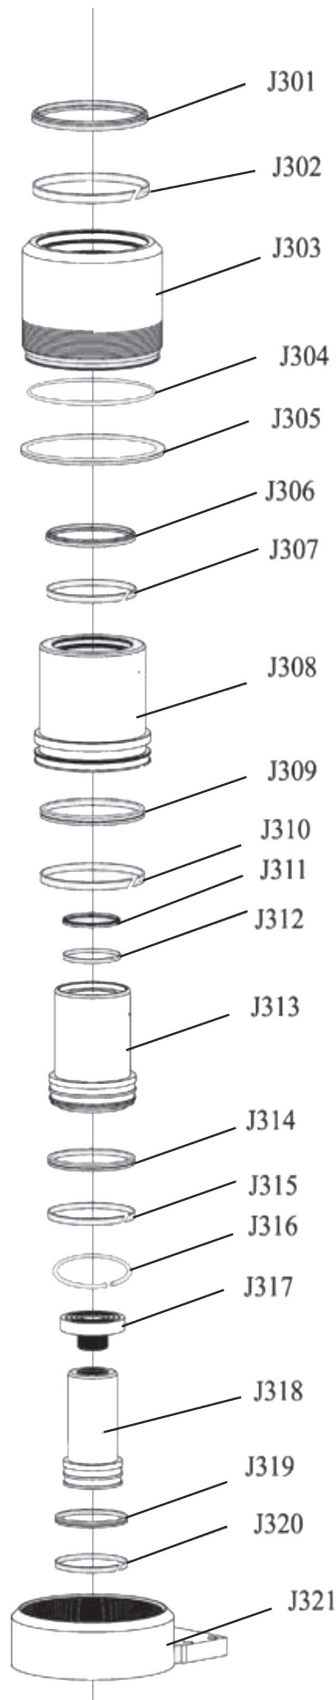

Parts Information:
**Air Operated Jack 40tonne Telescopic -
 Long Reach/Low Entry
 Model No: YAJ10-40LELR.V3**

Item	Part No.	Description
J301	YAJ1040LEL.01	DUSTPROOF RING
J302	YAJ1040LEL.02	GUIDE RING
J303	YAJ1040LEL203	OUTER SLEEVE
J304	YAJ1040LEL.04	O-RING
J305	YAJ1040LEL.05	LOCKING RING
J306	YAJ1040LEL206	DUSTPROOF RING
J307	YAJ1040LEL207	GUIDE RING
J308	YAJ1040LEL208	INNER SLEEVE
J309	YAJ1040LEL.09	XTP SEAL
J310	YAJ1040LEL.10	GUIDE RING
J311	YAJ1040LEL211	DUSTPROOF RING
J312	YAJ1040LEL212	GUIDE RING
J313	YAJ1040LEL213	INNER SLEEVE
J314	YAJ1040LEL214	XTP SEAL
J315	YAJ1040LEL215	GUIDE RING
J316	YAJ1040LEL216	SPRING WASHER
J317	YAJ1040LEL.17	TOP COVER
J318	YAJ1040LEL218	PISTON
J319	YAJ1040LEL219	XTP SEAL
J320	YAJ1040LEL220	GUIDE RING
J321	YAJ1040LEL.21	BASEMENT

01284 757500

01284 703534

sales@sealey.co.uk

www.sealey.co.uk

Parts Information:
**Air Operated Jack 40tonne Telescopic -
 Long Reach/Low Entry
 Model No: YAJ10-40LELR.V3**

Item	Part No.	Description
Q20	YAJ1040LEL222	STEEL BALL
Q21	YAJ1040LEL223	SPRING
Q22	YAJ1040LEL224	SCREW
Q23	YAJ1040LEL225	STEEL BALL
Q24	YAJ1040LEL226	SCREW
Q25	YAJ1040LEL227	SILENCER
Q26	YAJ1040LEL228	CLAMP
Q27	YAJ1040LEL229	STEEL BALL
Q28	YAJ1040LEL230	SPRING
Q29	YAJ1040LEL231	SCREW CAP
Q30	YAJ1040LEL232	O-RING
Q31	YAJ1040LEL233	O-RING
Q32	YAJ1040LEL234	LOCKING RING
Q33	YAJ1040LEL235	GUIDE BUSHING
Q34	YAJ1040LEL236	SEALING
Q35	YAJ1040LEL237	LOCKING RING
Q36	YAJ1040LEL238	PLUNGER BUSHING
Q37	YAJ1040LEL239	AIR CYLINDER
Q38	YAJ1040LEL240	SPRING
Q39	YAJ1040LEL241	PLUNGER ROD
Q40	YAJ1040LEL242	PLUNGER CAP
Q41	YAJ1040LEL243	O-RING
Q42	YAJ1040LEL244	PISTON
Q43	YAJ1040LEL245	SEALING (PK)
Q44	YAJ1040LEL246	SEALING
Q45	YAJ1040LEL247	PISTON
Q46	YAJ1040LEL248	RUBBER CAP
Q47	YAJ1040LEL249	SCREW
Q48	YAJ1040LEL250	SPRING
Q49	YAJ1040LEL251	RUBBER BALL
Q50	YAJ1040LEL252	AIR INLET BASE
Q51	YAJ1040LEL253	ELBOW
Q52	YAJ1040LEL254	SCREW