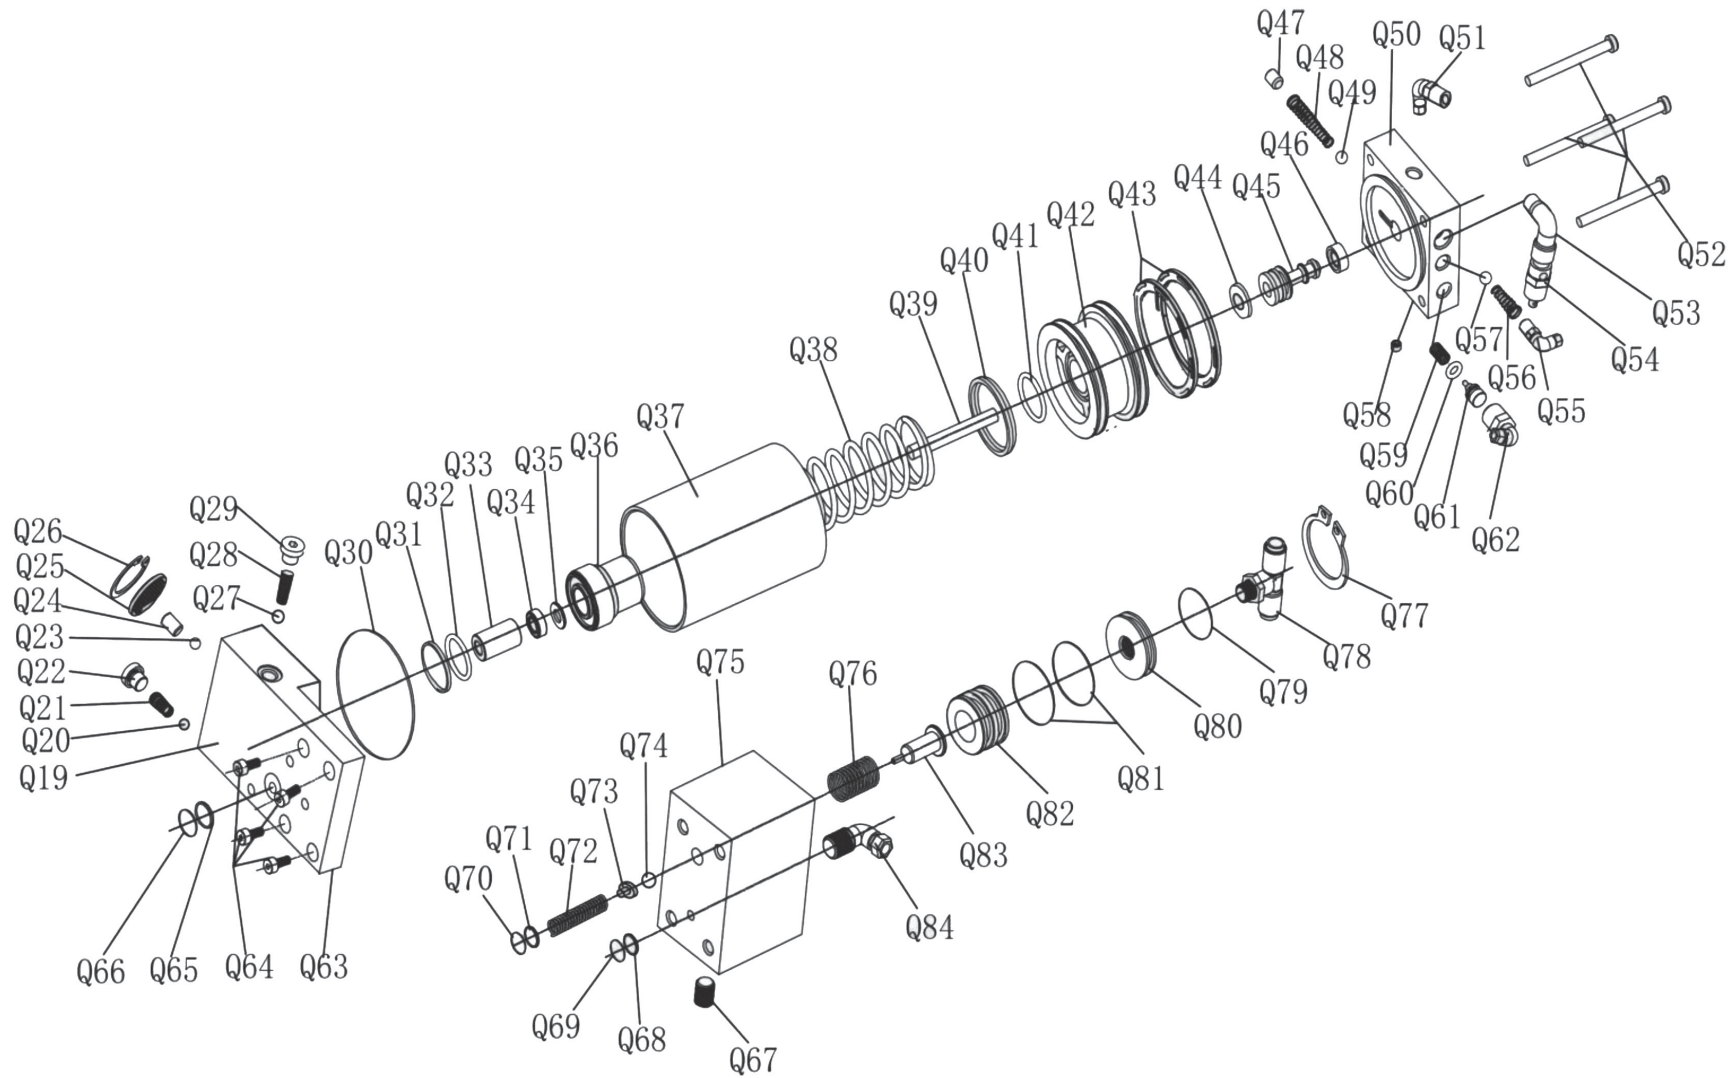

Sealey Group, Kempson Way, Suffolk Business Park, Bury St Edmunds, Suffolk. IP32 7AR

01284 757500

01284 703534

sales@sealey.co.uk

www.sealey.co.uk