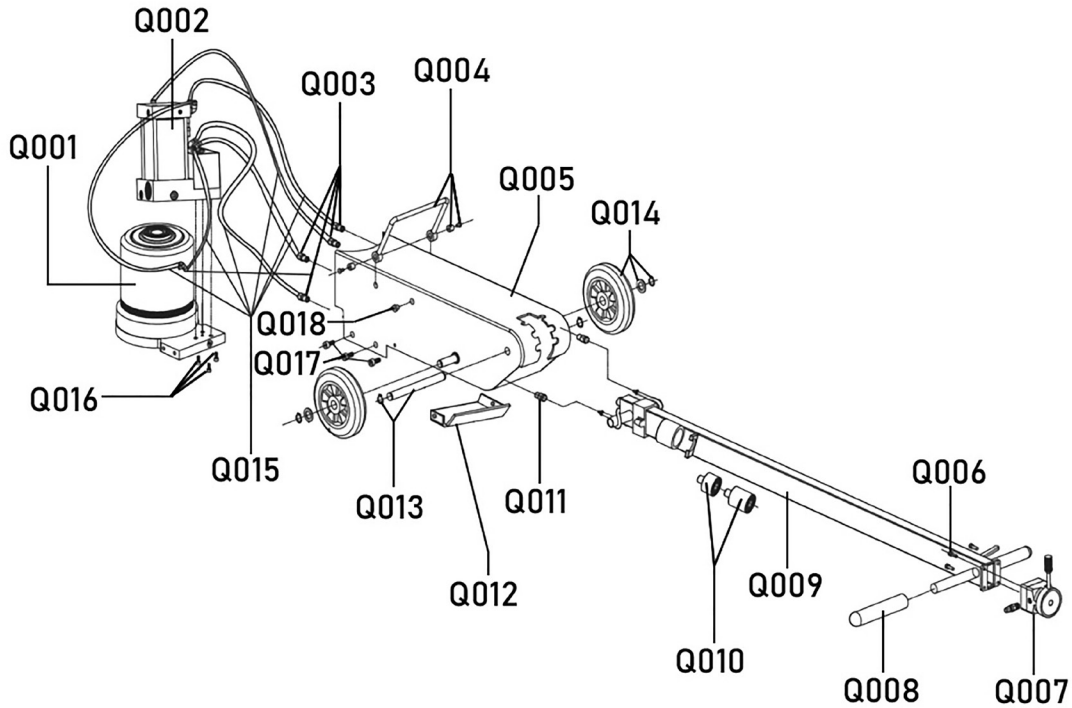

Item	Part No.	Description
Q001	YAJ1040LEL287	Oil Cylinder Ass'y
Q002	YAJ1040LEL288	Pump Ass'y
Q003	YAJ1040LEL289	Connector
Q004	YAJ1040LEL290	Lifting Handle Set
Q005	YAJ1040LEL291	Tank Body
Q006	YAJ1040LEL292	Screw
Q007	YAJ1040LEL293	Switch
Q008	YAJ1040LEL294	Handle Grip
Q009	YAJ1040LEL295	Handle

Item	Part No.	Description
Q010	YAJ1040LEL296	Adaptors (45mm & 75mm)
Q011	YAJ1040LEL297	Connector
Q012	YAJ1040LEL298	Metal Tray
Q013	YAJ1040LEL299	Wheel Axle
Q014	YAJ1040LEL100	Wheel Set
Q015	YAJ1040LEL101	Air Pipe & Oil Pipe
Q016	YAJ1040LEL102	Screw
Q017	YAJ1040LEL103	Screw
Q018	YAJ1040LEL104	Screw

NOTE: It is our policy to continually improve products and as such we reserve the right to alter data, specifications and component parts without prior notice. There may be alternative versions of this product, please contact us should you require this information.

IMPORTANT: No liability is accepted for incorrect use of product. Spare parts must be fitted by a competent person

WARRANTY: Guarantee is 12 months from purchase date, proof of which will be required for any claim.

Sealey Group, Kempson Way, Suffolk Business Park, Bury St Edmunds, Suffolk. IP32 7AR

01284 757500

sales@sealey.co.uk

www.sealey.co.uk