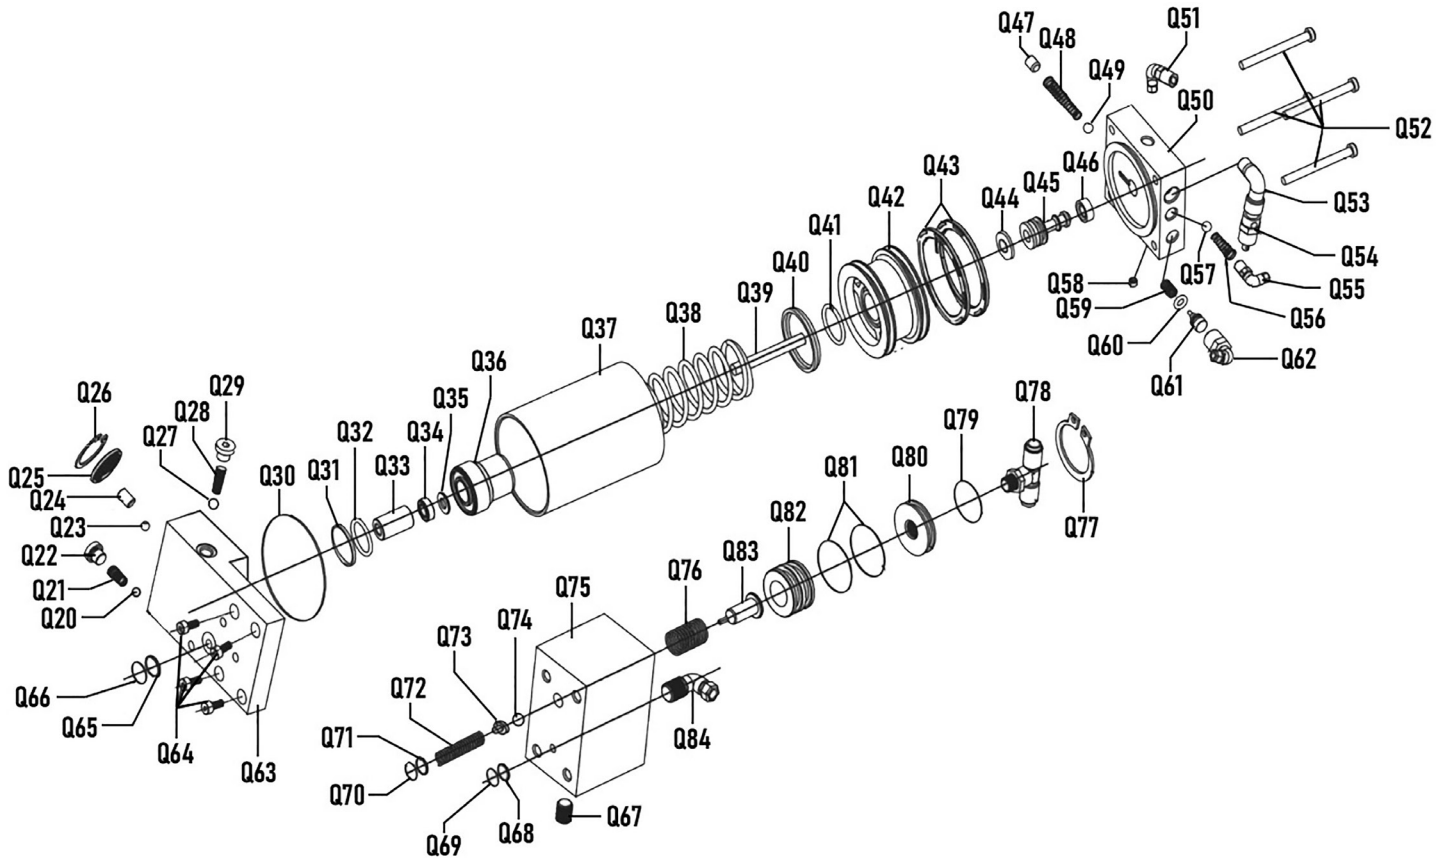

Item	Part No.	Description
J301	YAJ1040LEL.01	Dustproof Ring
J302	YAJ1040LEL.02	Guide Ring
J303	YAJ1040LEL203	Outer Sleeve
J304	YAJ1040LEL.04	O-Ring, (Ex: 140 In: 132.94 Cs: 3.53)
J305	YAJ1040LEL.05	Locking Ring
J306	YAJ1040LEL206	Dustproof Ring
J307	YAJ1040LEL207	Guide Ring
J308	YAJ1040LEL208	Inner Sleeve
J309	YAJ1040LEL.09	Xtp Seal
J310	YAJ1040LEL.10	Guide Ring
J311	YAJ1040LEL211	Dustproof Ring

Item	Part No.	Description
J312	YAJ1040LEL212	Guide Ring
J313	YAJ1040LEL213	Inner Sleeve
J314	YAJ1040LEL214	Xtp Seal
J315	YAJ1040LEL215	Guide Ring
J316	YAJ1040LEL216	Spring Washer
J317	YAJ1040LEL.17	Top Cover
J318	YAJ1040LEL218	Piston
J319	YAJ1040LEL219	Xtp Seal
J320	YAJ1040LEL220	Guide Ring
J321	YAJ1040LEL.21	Basement (Includes Outer Sleeve YAJ1040LEL203)

Parts Information:
**Air Operated Jack 10-40 Tonne Telescopic -
 Long Reach/Low Profile
 Model No: YAJ10-40LELR.V4**

Item	Part No.	Description
Q20	YAJ1040LEL222	Steel Ball
Q21	YAJ1040LEL223	Spring
Q22	YAJ1040LEL224	Screw
Q23	YAJ1040LEL225	Steel Ball
Q24	YAJ1040LEL226	Screw
Q25	YAJ1040LEL227	Silencer
Q26	YAJ1040LEL228	Clamp
Q27	YAJ1040LEL229	Steel Ball
Q28	YAJ1040LEL230	Spring
Q29	YAJ1040LEL231	Screw Cap
Q30	YAJ1040LEL232	O-Ring
Q31	YAJ1040LEL233	O-Ring
Q32	YAJ1040LEL234	Locking Ring
Q33	YAJ1040LEL235	Guide Bushing
Q34	YAJ1040LEL236	Sealing
Q35	YAJ1040LEL237	Locking Ring
Q36	YAJ1040LEL238	Plunger Bushing
Q37	YAJ1040LEL239	Air Cylinder
Q38	YAJ1040LEL240	Spring

Parts Information:
**Air Operated Jack 10-40 Tonne Telescopic -
 Long Reach/Low Profile
 Model No: YAJ10-40LELR.V4**

Item	Part No.	Description
Q58	YAJ1040LEL260	Screw Cap
Q59	YAJ1040LEL261	Spring
Q60	YAJ1040LEL262	O-Ring
Q61	YAJ1040LEL263	Piston
Q62	YAJ1040LEL264	Elbow
Q63	YAJ1040LEL265	Check Valve
Q64	YAJ1040LEL266	Screw
Q65	YAJ1040LEL267	Locking Ring
Q66	YAJ1040LEL268	O-Ring
Q67	YAJ1040LEL269	Screw
Q68	YAJ1040LEL270	Locking Ring
Q69	YAJ1040LEL271	O-Ring
Q70	YAJ1040LEL272	O-Ring
Q71	YAJ1040LEL273	Locking Ring