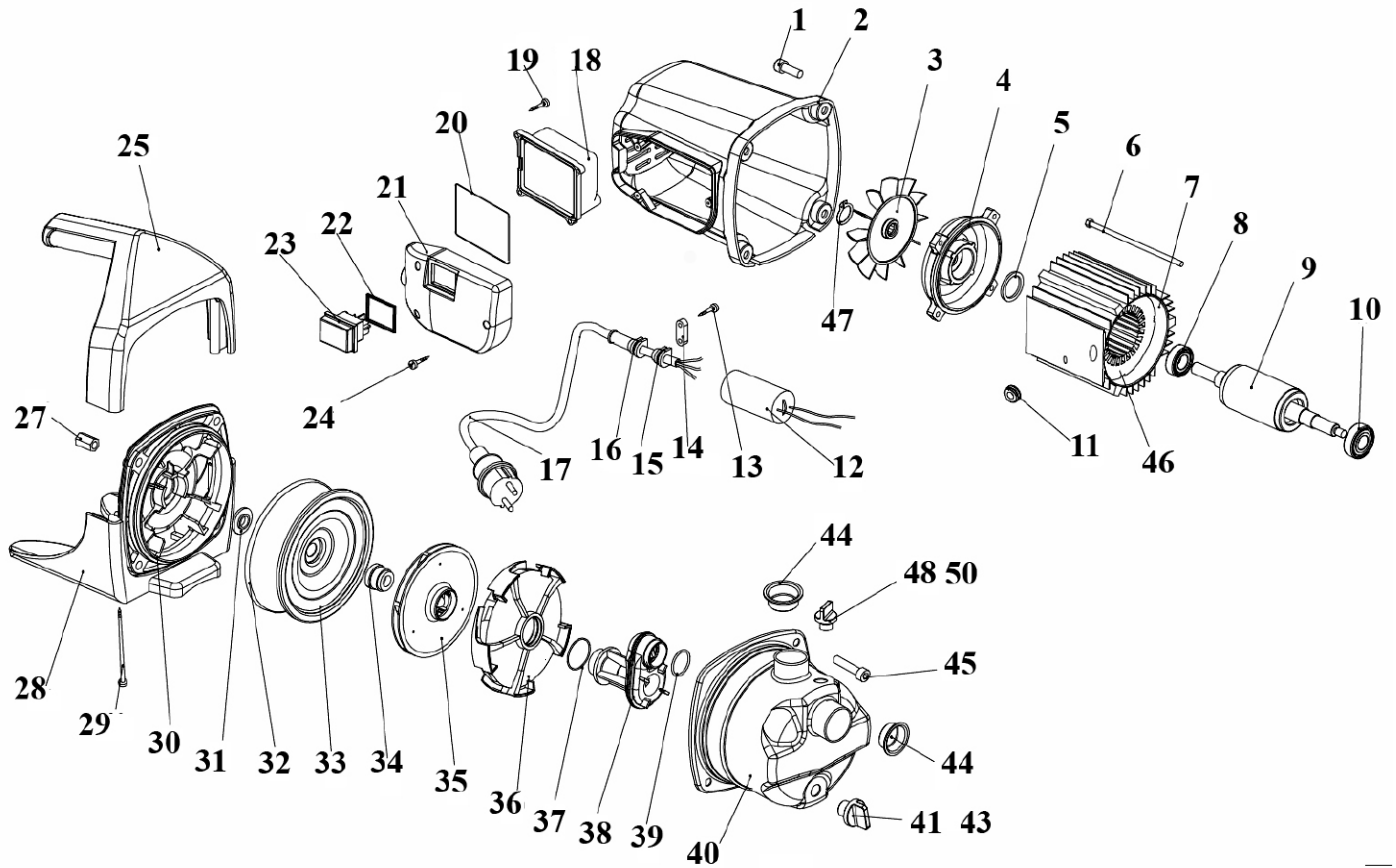

Parts Information:
Surface Mounting Water Pump Stainless Steel 55L/min 230V
Model No: WPS062S

Item	Part No.	Description
1	WP70812	Screw (M8x12)
2	WP03401001	Motor Cover
3	WP03501001	Fan
4	WP02603002	Rear Cover
5	WP03801001	Wave Washer
6	WP5780	Bolt M5 x 125
7	WP02402004	Aluminum Casing
8	B/6201ZZ	Bearing 6201zz
9	WP02303005	Rotor
10	B/6202ZZ	Bearing 6202zz
11	WP05202010	Wire Sheath
12	WP08401001A	Capacitor 20uf
13	WP07802015	Self-Tapping Screw
14	WP05501003	Cable Grip
15	WP05201007	Cable Grip

Item	Part No.	Description
16	WP05201020	Cable Grip
17	WP08703004	Power Cable
18	WP07101002	Waterproof Cover
19	WP07802028	Self Tapping Screw
20	WP05101025	O-Ring
21	WP04501001	Side Cover
22	WP03203001	Sealing Washer
23	WP01405007	Switch (On/Off) Red Rocker c/w Cover 12a 250v
24	WP845D	Self Tapping Screw St3.5x20
25	WP01601001	Handle
27	WP07601001	Hex Nut
28	WP00605001	Base
29	WP845E	Self Tapping Screw St4.2x113
30	WP02504007	Front Cover

Parts Information:
Surface Mounting Water Pump Stainless
Steel 55L/min 230V
Model No: WPS062S

Item	Part No.	Description
31	WP05901001	Bushing
32	WP05101024	O-Ring, (Ex: 143.18 In: 136.12 Cs: 3.53)
33	WP04902005	Sealing Pad
34	WP06102002	Mechanical Seal
35	WP00904008	Impeller
36	WP03601018	Diffuser Plate Kit
37	SA355.V2-24	O-Ring
38	WP05003002	Diffuser
39	WP05101030	O-Ring, (Ex: 31.85 In: 26.40 Cs: 2.73)
40	WP03302001	Pump Head

Item	Part No.	Description
41	WP07902003	Valve Cover
43	WP05101086	O-Ring, (Ex: 21.80 In: 16.02 Cs: 2.91)
44	WP04701001	Dust Cover
45	WP70820	Screw M8x20
46	WP02206005	Stator
47	RE231.18	External Circlip 12.8mm ID
48	WP07901003	Valve Cover
50	WP05101087	O-Ring, (Ex: 17.94 In: 12.17 Cs: 2.89)
--	WP01801013	Outlet Elbow Connector (Not Shown)