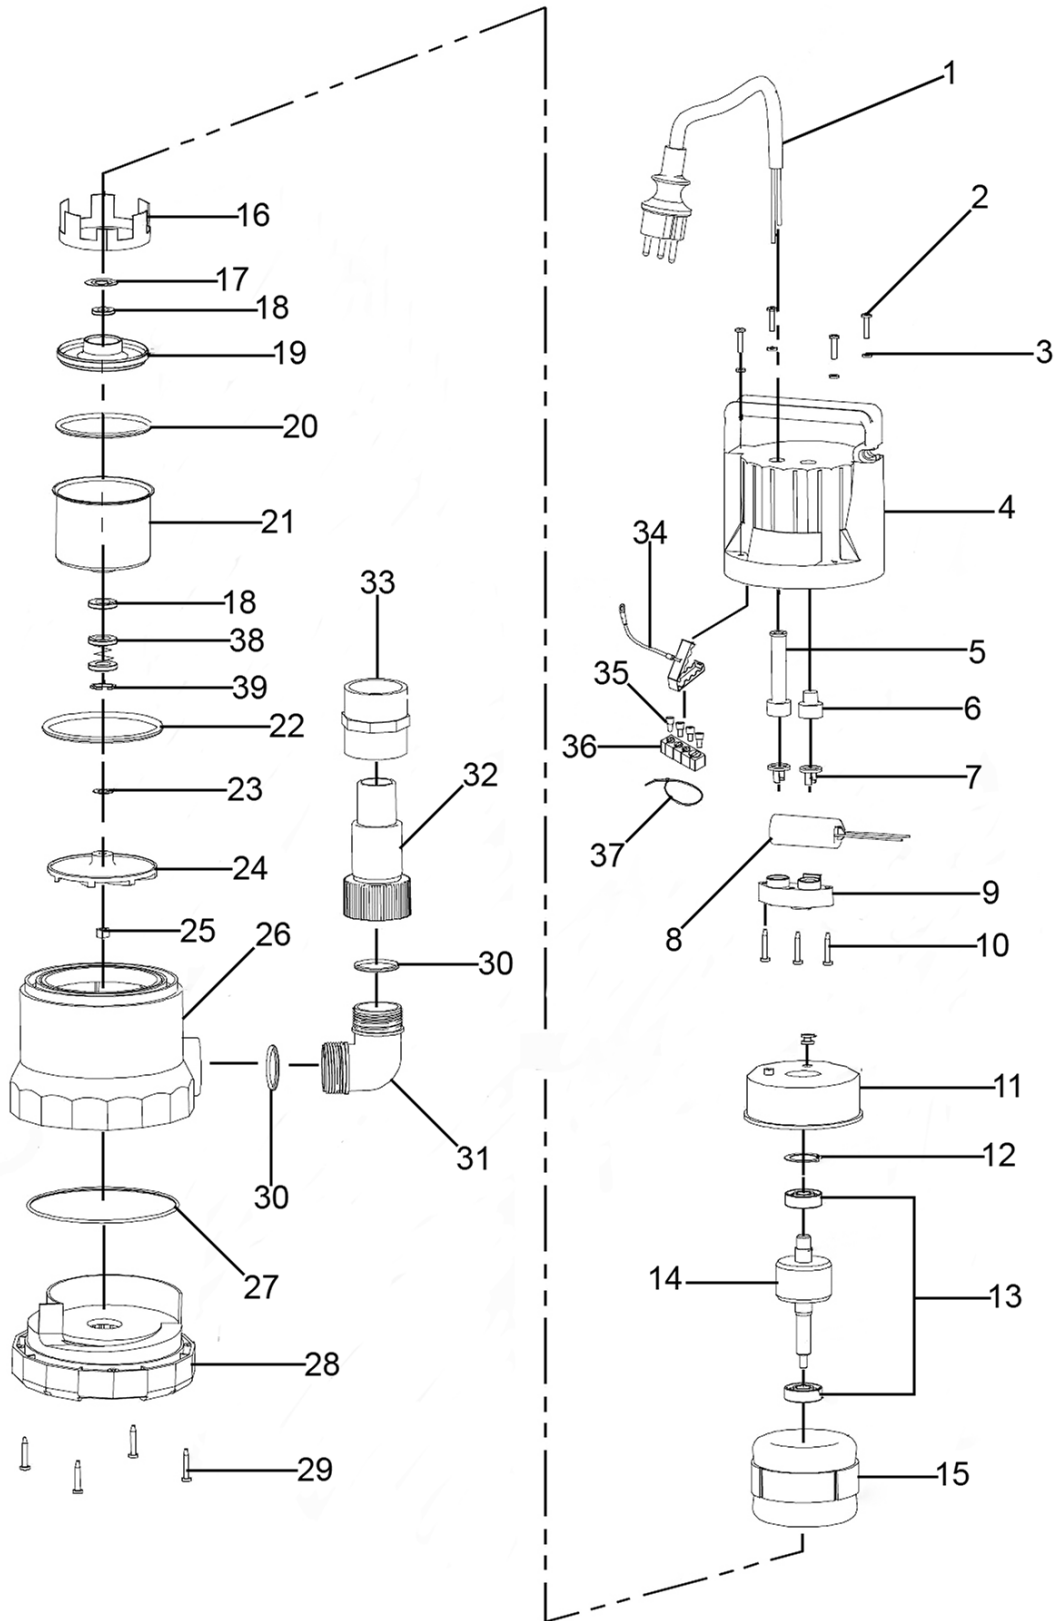

Parts Information:
**Submersible Clean Water Pump 100L/min
230V
Model No: WPC100.V2**

NOTE: It is our policy to continually improve products and as such we reserve the right to alter data, specifications and component parts without prior notice. There may be alternative versions of this product, please contact us should you require this information.

Item	Part No.	Description
1	WP08701001	Power Cable
2	WPC100V2.02	Self-Tapping Screw 4.5 x 30mm
3	WP03802031	Washer
4	WP00302015	Rear Pump Casing
5	WP05201033	Cable Sheath
6	WPC250.06	Cable Plug
7	WP05602005	Cable Buckle
8	WPC100V2.08	Capacitor 4 μ F
9	WP05501001	Cable Grip
10	WP07802018	Self-Tapping Screw
11	WP02602004	Aluminum Rear Cover
12	WP03801001	Wave Washer
13	B/6201ZZ	Bearing
14	WPC100V2.14	Rotor
15	WPC100V2.15	Stator
16	WPC250.16	Bushing
17	WP03802023	Washer
18	WPC100V2.18	Seal
19	WP04204001	Aluminum Bushing
20	WPC100V2.20	O-Ring

Item	Part No.	Description
21	WPC100V2.21	Front Cover
22	WP05101010	O-Ring (102.10 x 91.44 x 5.33)
23	WPC250.23	Adjustable Washer
24	WPC100V2.24	Impeller
25	WPC100V2.25	Nut
26	WP02901010	Main Pump Casing
27	WPC250.27	O-Ring (126.88 x 121.96 x 2.46)
28	WPC250.28	Base
29	WP845I	Self Tapping Screw ST4.2 x 32mm
30	YAJ30H.J47	O-Ring (44.58 x 39.34 x 2.62)
31	WPC250.31	Elbow
32	WPC100V2.32	Outlet Connector
33	WPC250.33	Flexible Connector
34	WP04105006	Ground Cover
35	WP04101001	Nylon Safety Press Line Cap
36	WP03203012	Rubber Clip
37	WP08501001	Cable Tie
38	WP06101007	Mechanical Seal
39	WPC100V2.39	Block