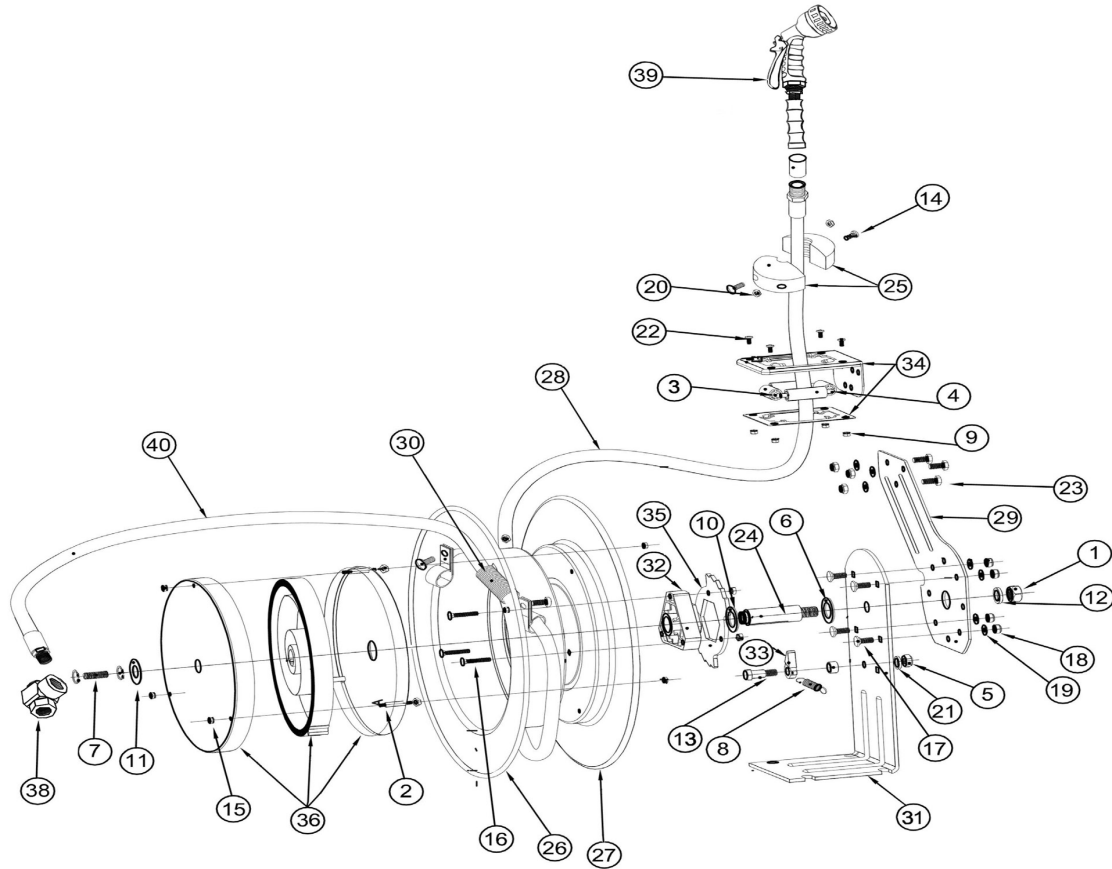

Parts Information:
Heavy-Duty Retractable Water Hose Reel
15m Ø13mm ID Rubber Hose
Model No: WHR1512

Item	Part No.	Description	Qty
1	SN16.S	Steel Nut M16	1
2	WHR1512.02	Threaded Stud 6mm	3
3	WHR1512.03	Roller, Short 59mm	2
4	WHR1512.04	Roller, Long 68mm	2
5	SN10.S	Steel Nut M10	1
6	FWM20.S	Flat Washer M20	2
7	WHR1512.07	Threaded Stud 10mm	1
8	WHR1512.08	Spring for Latch Pawl	1
9	FN5.S	Flange Nut Serrated M5	4
10	WHR1512.10	Spacer	1
12	SWM16.S	Spring Washer M16	1
13	WHR1512.13	Tightening Bolt, Latch Pawl	1
14	WHR1512.14	Phillips Screw 6mm	2
15	FN6.S	Flange Nut Serrated M6	3
16	WHR1512.16	Carriage Bolt 6mm	3
17	WHR1512.17	Carriage Bolt 8mm	4
18	NLN8.S	Nyloc Nut M8	7
19	FWM8.S	Flat Washer M8	7
20	SN6.S	Steel Nut M6	2
21	FWM10.S	Flat Washer M10	1

Item	Part No.	Description	Qty
22	WHR1512.22	Phillips Screw 5mm	4
23	SS816.S	Hex Head Set Screw M8 x 16mm	3
24	WHR1512.24	Centre Axle	1
25	WHR1512.25	Ball Stop Assembly	1
26	WHR1512.26	Drum, Right Side	1
27	WHR1512.27	Drum, Left Side	1
28	WHR1512.28	Hose Assembly	1
29	WHR1512.29	Arm	1
30	WHR1512.30	Guard Spring	1
31	WHR1512.31	Base	1
32	WHR1512.32	Hub Bearing Assembly	1
33	WHR1512.33	Latch Pawl	1
34	WHR1512.34	Guide Roller Bracket Assembly	1
35	WHR1512.35	Ratchet Pawl	1
36	WHR1512.36	Main Spring Assembly	1
38	WHR1512.38	Water Inlet Valve (Brass)	1
39	WHR1512.39	Spray Gun	1
40	WHR1512-40	Leader Hose 2M	1
--	SM40.V2-10	O-Ring 18.34 x 12.04 x 3.15mm (Not Shown)	--