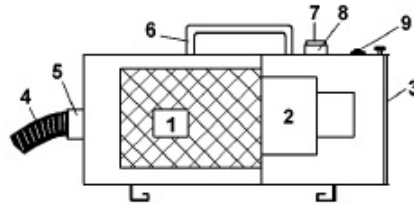

Parts Information:
Welding Fume Extractor
Model No: WFS/94X

Item	Part No.	Description
1	WFS94X/01	FILTER, CARTRIDGE
2	WFS94X/02	MOTOR, 230V
3	WFS94X/03	FILTER, CARBON ACTIVATED
4	WFS94X/04	FLEXIBLE HOSE 5M LENGTH
5	WFS94X/05	CONNECTION, PIPE

Item	Part No.	Description
6	WFS94X/06	HANDLE
7	WFS94X/07	SWITCH
8	WFS94X/08	LAMP, 220V
9	WFS94X/09	CONNECTION, CABLE

NOTE: It is our policy to continually improve products and as such we reserve the right to alter data, specifications and component parts without prior notice.