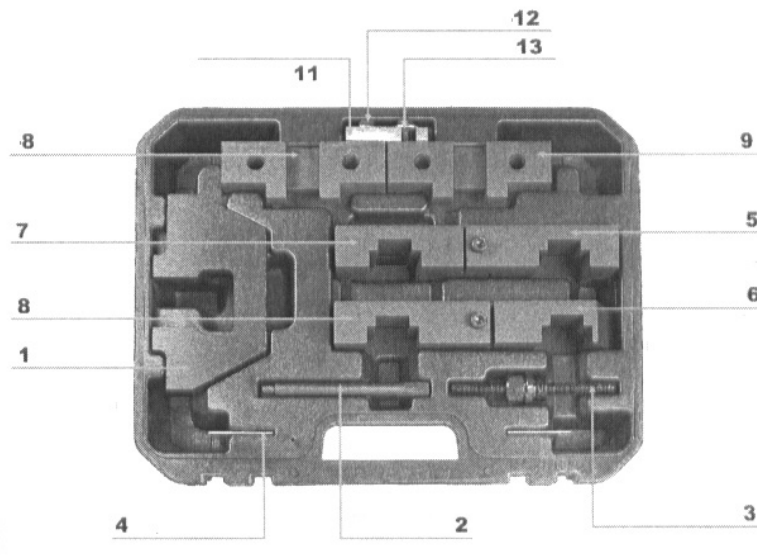

Parts Information:
**Petrol Engine Setting/Locking Kit - BMW -
Chain Drive**
Model No: VSE135

Item	Part No.	Description
1	VSE135-01	Plate
2	VSE135-02	Locking pin
3	VSE135-03	Special tool
4	VSE135-04	Pin
5	VSE135-05	Locking plate
6	VSE135-06	Locking plate
7	VSE135-07	Locking plate

Item	Part No.	Description
8	VSE135-08	Locking plate
9	VSE135-09	Block plate
10	VSE135-10	Block plate
11	VSE135-11	Swivel lock
12	SCB830.SB	Socket head cap screw m8x30 black
13	VSE135-13	Washer

NOTE: It is our policy to continually improve products and as such we reserve the right to alter data, specifications and component parts without prior notice.