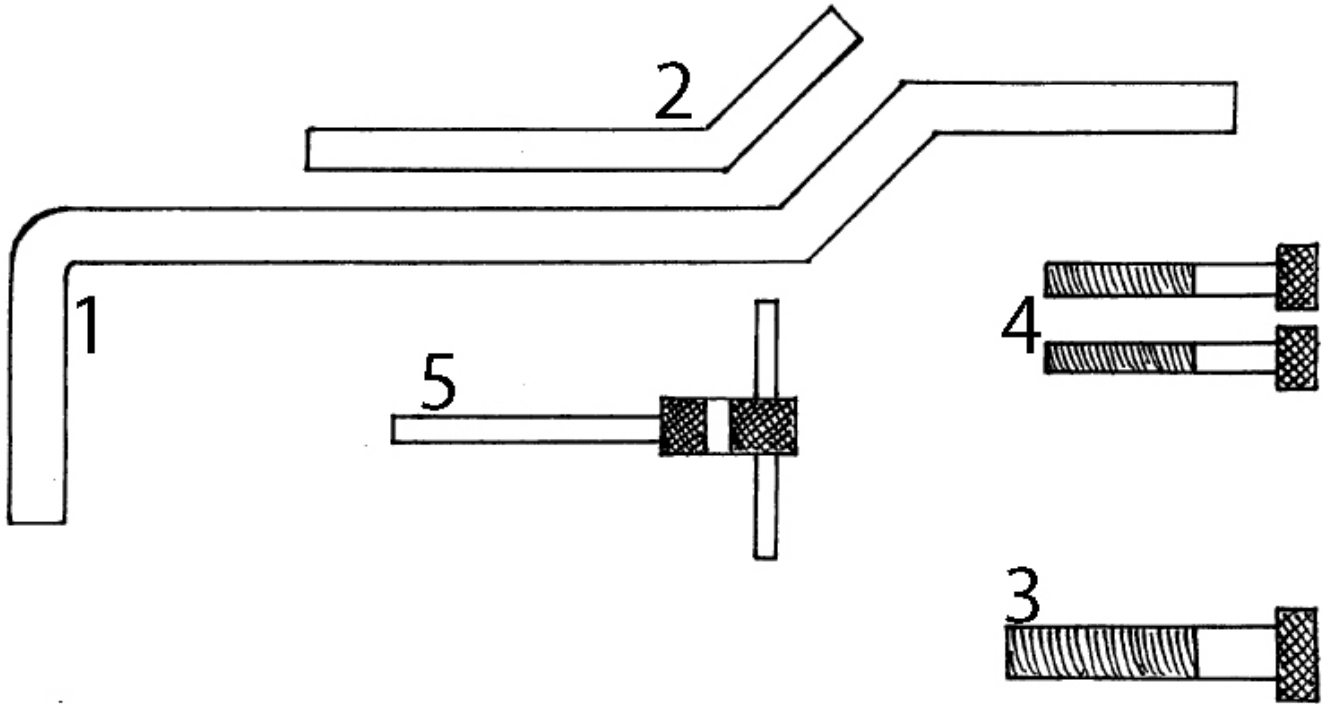

Parts Information:
Diesel & Petrol Engine Locking Kit 13pc -
Rover
Model No: VSE103

Item	Part No.	Description
1	VS125/C7	FLYWHEEL LOCKING PIN
2	VS102/2	PIN, LOCKING 6.0mm
3	VS102/3	BOLT, LOCKING M8

Item	Part No.	Description
4	VS103/1	BOLT, LOCKING M6
5	VS103/2	PIN, LOCKING 6.6mm