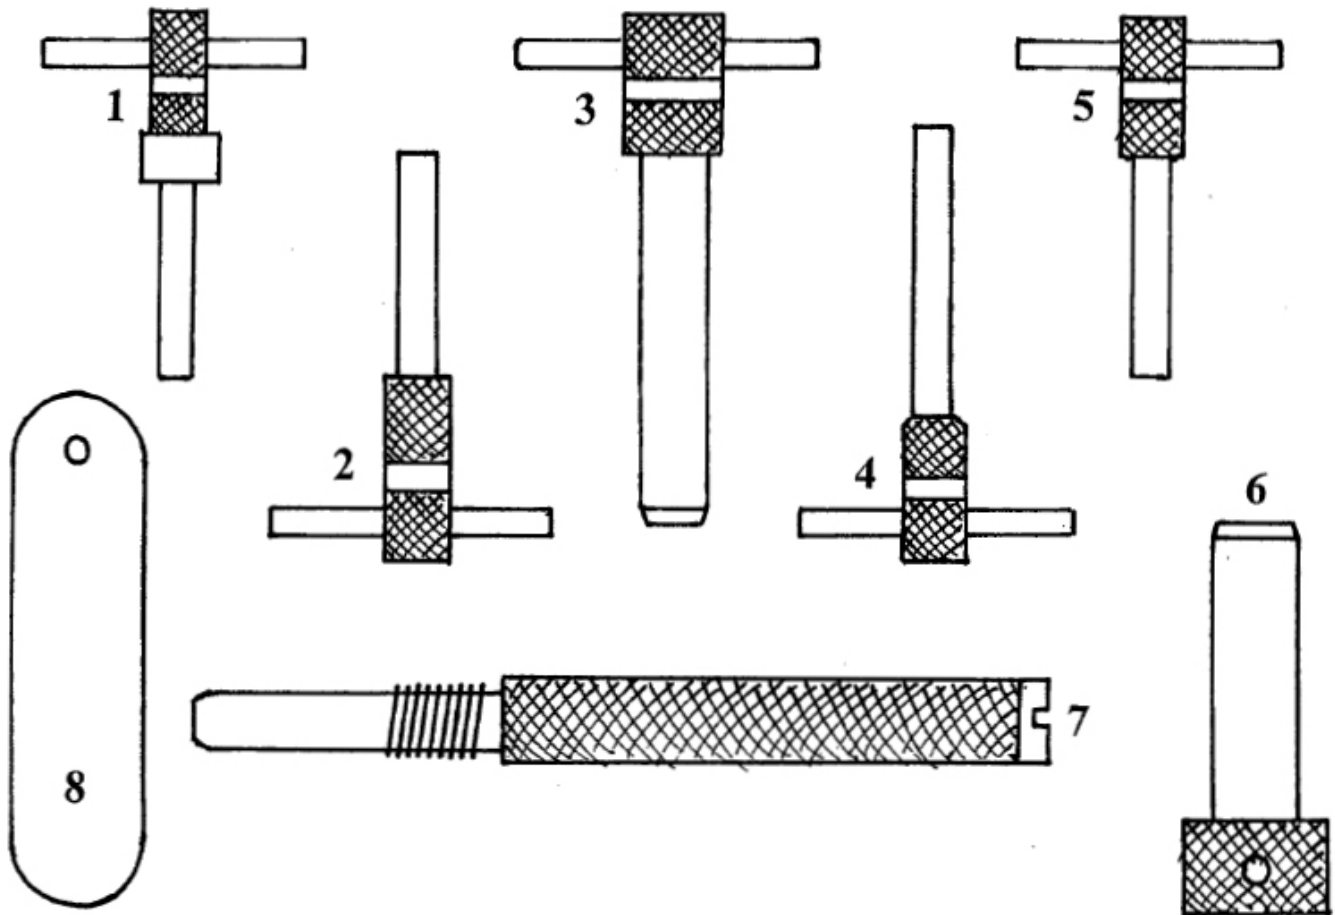

Parts Information:
Diesel Engine Setting/Locking Kit - Ford
1.6, 1.8, 1.9, 2.5 - Belt Drive
Model No: VSE101

Item	Part No.	Description
1	VSE101/01	LOCKING PIN 6mm
2	VSE101/02	LOCKING PIN 8mm
3	VSE101/03	LOCKING PIN 12.5MM
4	VSE101/04	LOCKING PIN 9.3MM
5	VSE101/05	LOCKING PIN 6mm

Item	Part No.	Description
6	VSE101/06	LOCKING PIN 15.4mm
7	VSE101/07	CRANKSHAFT TDC PIN
8	VSE101/08	CRANKSHAFT LOCKING TOOL
--	VS-TAG	WARNING TAG (NOT SHOWN)

NOTE: It is our policy to continually improve products and as such we reserve the right to alter data, specifications and component parts without prior notice.