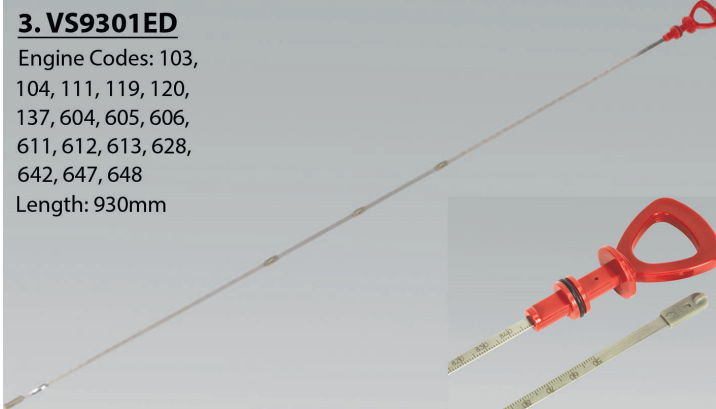

1. VS920TD

Transmission Code: 716.5, 722.7, 722.8
 Length: 920mm

2. VS930ED

Engine Codes: 112, 113, 271, 272, 642, 646, 647, 648
 Length: 930mm

3. VS9301ED

Engine Codes: 103, 104, 111, 119, 120, 137, 604, 605, 606, 611, 612, 613, 628, 642, 647, 648
 Length: 930mm

4. VS1200TD

Transmission Code: 722.6
 Length: 1200mm

Item	Part No.	Description
1	VS920TD	MERCEDES TRANSMISSION DIPSTICK 920mm
2	VS930ED	MERCEDES ENGINE DIPSTICK (88-05)

Item	Part No.	Description
3	VS9301ED	MERCEDES ENGINE DIPSTICK (88-97)
4	VS1200TD	MERCEDES TRANSMISSION DIPSTICK 1200mm