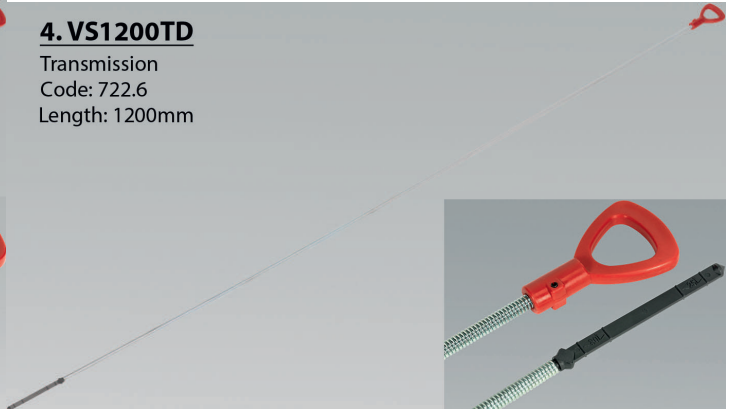

1. VS920TD

Transmission Code: 716.5, 722.7, 722.8
 Length: 920mm

2. VS930ED

Engine Codes: 112, 113, 271, 272, 642, 646, 647, 648
 Length: 930mm

3. VS9301ED

Engine Codes: 103, 104, 111, 119, 120, 137, 604, 605, 606, 611, 612, 613, 628, 642, 647, 648
 Length: 930mm

4. VS1200TD

Transmission Code: 722.6
 Length: 1200mm

Item	Part No.	Description
1	VS920TD	MERCEDES TRANSMISSION DIPSTICK 920mm
2	VS930ED	MERCEDES ENGINE DIPSTICK (88-05)

Item	Part No.	Description
3	VS9301ED	MERCEDES ENGINE DIPSTICK (88-97)
4	VS1200TD	MERCEDES TRANSMISSION DIPSTICK 1200mm