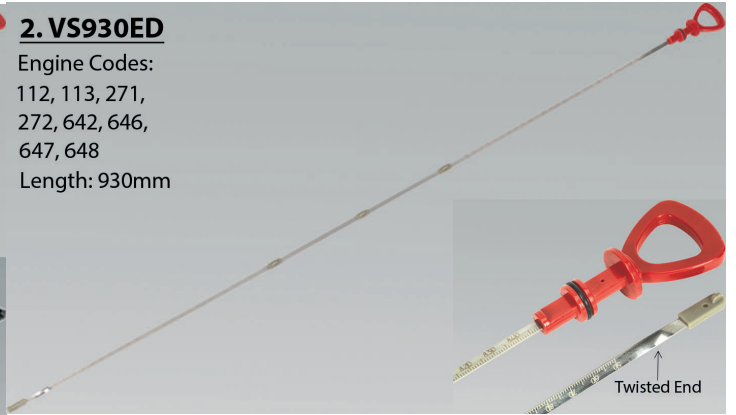

1. VS920TD

Transmission Code: 716.5, 722.7, 722.8
 Length: 920mm

2. VS930ED

Engine Codes: 112, 113, 271, 272, 642, 646, 647, 648
 Length: 930mm

3. VS9301ED

Engine Codes: 103, 104, 111, 119, 120, 137, 604, 605, 606, 611, 612, 613, 628, 642, 647, 648
 Length: 930mm

4. VS1200TD

Transmission Code: 722.6
 Length: 1200mm

Item	Part No.	Description
1	VS920TD	MERCEDES TRANSMISSION DIPSTICK 920mm
2	VS930ED	MERCEDES ENGINE DIPSTICK (88-05)

Item	Part No.	Description
3	VS9301ED	MERCEDES ENGINE DIPSTICK (88-97)
4	VS1200TD	MERCEDES TRANSMISSION DIPSTICK 1200mm