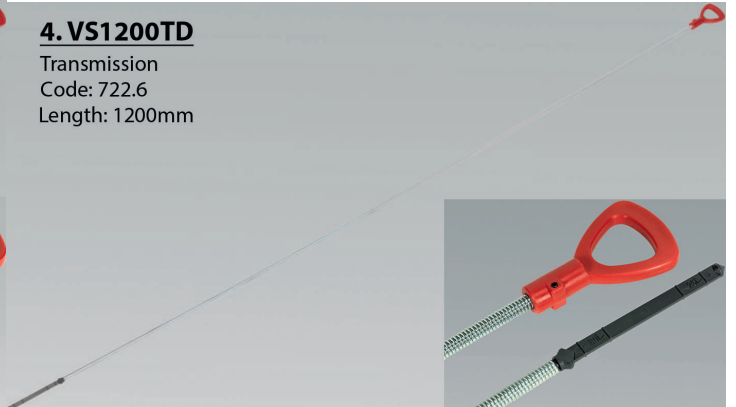

1. VS920TD

Transmission Code: 716.5, 722.7, 722.8
 Length: 920mm

2. VS930ED

Engine Codes: 112, 113, 271, 272, 642, 646, 647, 648
 Length: 930mm

3. VS9301ED

Engine Codes: 103, 104, 111, 119, 120, 137, 604, 605, 606, 611, 612, 613, 628, 642, 647, 648
 Length: 930mm

4. VS1200TD

Transmission Code: 722.6
 Length: 1200mm

Item	Part No.	Description
1	VS920TD	MERCEDES TRANSMISSION DIPSTICK 920mm
2	VS930ED	MERCEDES ENGINE DIPSTICK (88-05)

Item	Part No.	Description
3	VS9301ED	MERCEDES ENGINE DIPSTICK (88-97)
4	VS1200TD	MERCEDES TRANSMISSION DIPSTICK 1200mm