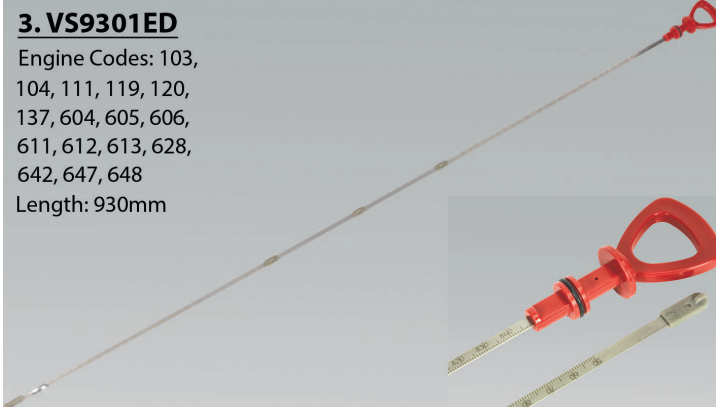

1. VS920TD

Transmission Code: 716.5, 722.7, 722.8
 Length: 920mm

2. VS930ED

Engine Codes: 112, 113, 271, 272, 642, 646, 647, 648
 Length: 930mm

3. VS9301ED

Engine Codes: 103, 104, 111, 119, 120, 137, 604, 605, 606, 611, 612, 613, 628, 642, 647, 648
 Length: 930mm

4. VS1200TD

Transmission Code: 722.6
 Length: 1200mm

Item	Part No.	Description
1	VS920TD	MERCEDES TRANSMISSION DIPSTICK 920mm
2	VS930ED	MERCEDES ENGINE DIPSTICK (88-05)

Item	Part No.	Description
3	VS9301ED	MERCEDES ENGINE DIPSTICK (88-97)
4	VS1200TD	MERCEDES TRANSMISSION DIPSTICK 1200mm