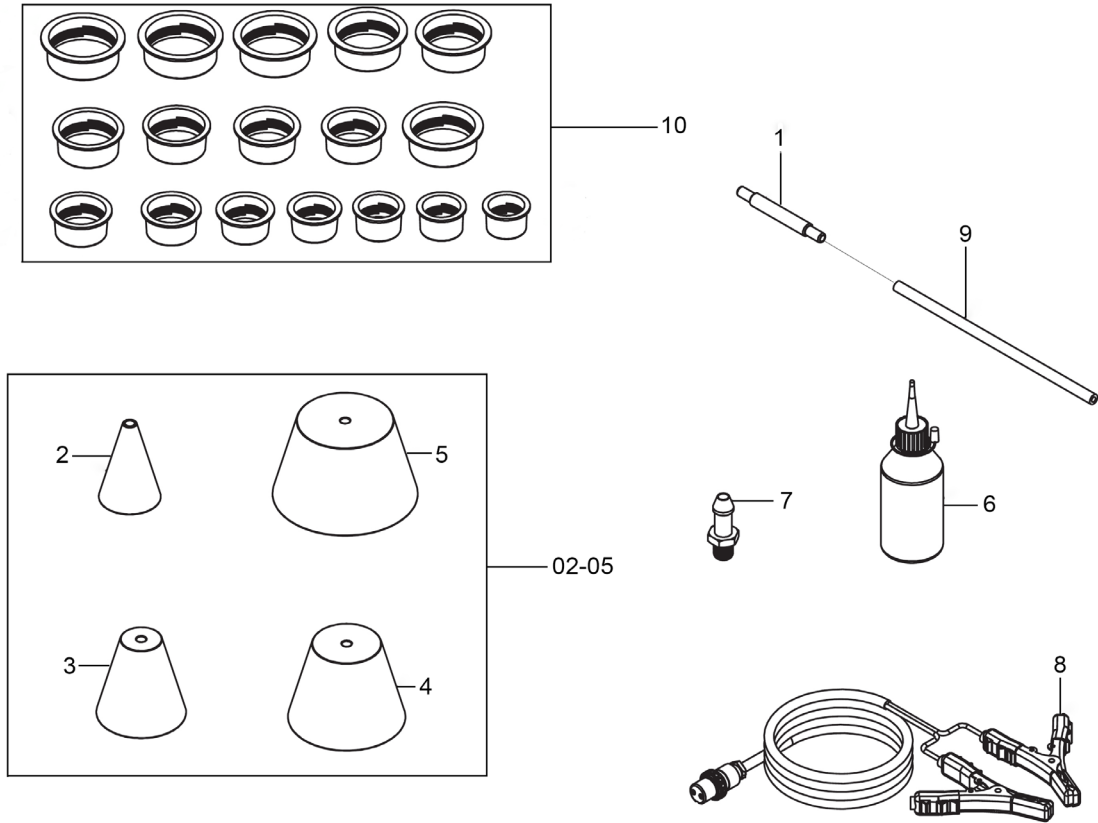

Item	Part No.	Description
10	VS870.U10	Flow Meter
10A	VS870.U10A	Knob
11	VS870.U11	Adaptor (c/w Nut)
12	VS870.U12	Foot (Set of 4)
13	VS870.U13	Screw M6x15 (Set of 4)
14	VS870.U14	Power Connector
15	VS870.V2-U15	Oil Cup Knob
15A	VS870.U15A	O-Ring
16	VS870.V2-U16	Tube
17	VS870.V2-U17	Tube Block (Upper)

Item	Part No.	Description
10	VS870.V2-P10	Elbow
11	VS870.V2-P11	Flat Head Screw M4x8
12	VS870.V2-P12	Top Cover
13	VS870.V2-P13	Gasket
14	VS870.V2-P14	O-Ring
15	VS870.V2-P15	Rod Holder
16	VS870.V2-P16	Tank
17	VS870.V2-P17	Air Inlet 6mm
18	VS870.V2-P18	Air Inlet

Sealey Group, Kempson Way, Suffolk Business Park, Bury St Edmunds, Suffolk. IP32 7AR

01284 757500

01284 703534

sales@sealey.co.uk

www.sealey.co.uk

Item	Part No.	Description
1	VS870.V2-01	Aluminium Joint
02-05	VS870.02-05	Rubber Cone (Set of 4)
6	VS870.V2-06	Bottle
7	VS870.V2-07	Adaptor

Item	Part No.	Description
8	VS0207.16	Power Cable (c/w Pos & Neg Clamps)
9	VS870.V2-09	Tube 4x8mm
10	VS870.V2-10	Rubber stopper Set (17pcs)

NOTE: It is our policy to continually improve products and as such we reserve the right to alter data, specifications and component parts without prior notice. There may be alternative versions of this product, please contact us should you require this information.