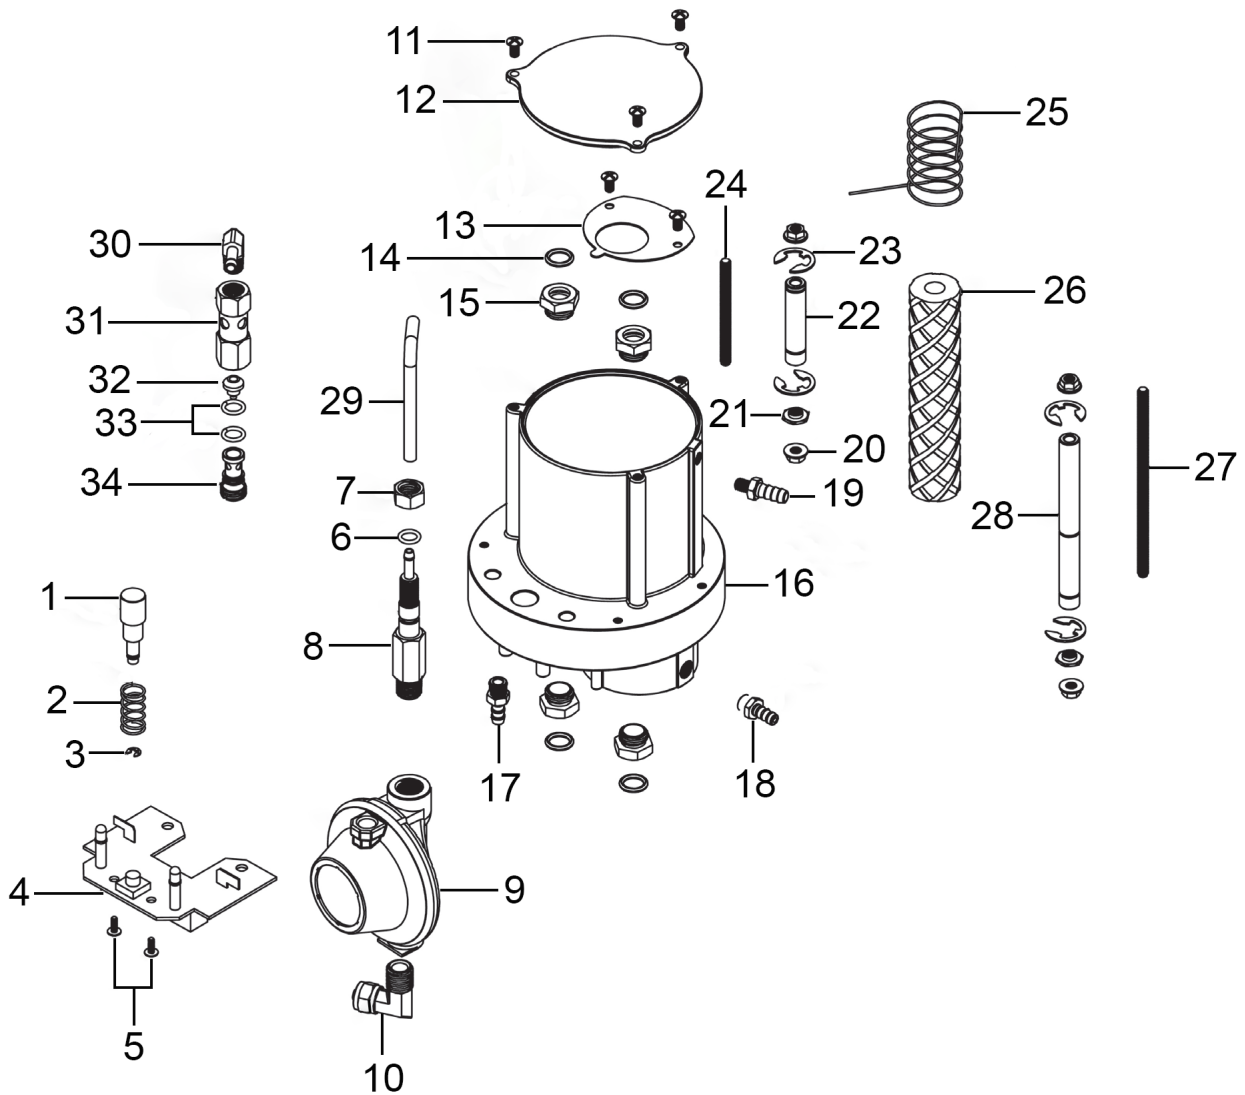

Item	Part No.	Description
1	VS870.V2-P01	Power Switch Button
2	VS870.V2-P02	Spring
3	VS870.V2-P03	E-Ring
4	VS870.V2-P04	Circuit Board
5	VS870.V2-P05	Flat Head Screw M3x8
6	VS870.V2-P06	Nut
7	VS870.V2-P07	O-Ring
8	VS870.V2-P08	Air Inlet
9	VS870.V2-P09	Gas Regulator

Item	Part No.	Description
10	VS870.V2-P10	Elbow
11	VS870.V2-P11	Flat Head Screw M4x8
12	VS870.V2-P12	Top Cover
13	VS870.V2-P13	Gasket
14	VS870.V2-P14	O-Ring
15	VS870.V2-P15	Rod Holder
16	VS870.V2-P16	Tank
17	VS870.V2-P17	Air Inlet 6mm
18	VS870.V2-P18	Air Inlet

NOTE: It is our policy to continually improve products and as such we reserve the right to alter data, specifications and component parts without prior notice. There may be alternative versions of this product, please contact us should you require this information.

IMPORTANT: No liability is accepted for incorrect use of product. Spare parts must be fitted by a competent person

WARRANTY: Guarantee is 12 months from purchase date, proof of which will be required for any claim.