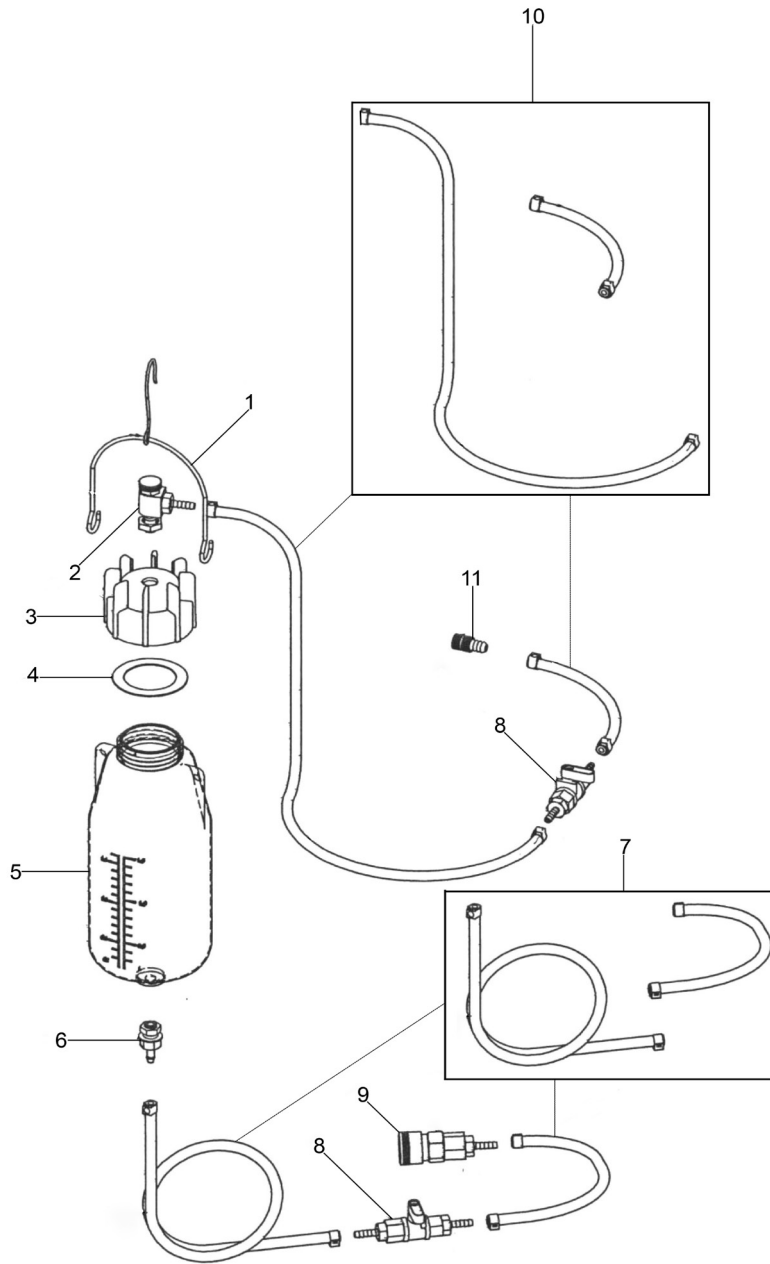

Parts Information:
Pneumatic Brake & Clutch Bleeder 1.5L
Model No: VS821

Item	Part No.	Description
1	VS821.01	Handle Bar (c/w Hook)
2	VS821.02	Release Valve Assembly
3	VS821.03	Adaptor Cap
4	VS821.04	Cap Seal
5	VS821.05	Fluid Bottle
6	VS821.06	Hose Connector
7	VS821.07	Hose Kit
8	VS821.08	Valve, Fluid Shut-Off
9	VS821.09	Hose Coupling
10	VS821.10	Air Hose Assembly

Item	Part No.	Description
11	VS821.11	Hose Connector 1/8"
--	VS821.12	Hose Clip (Not Shown)
--	VS821.13	Fluid Hose (Not Shown)
--	VS821.14	Valve, Fluid Shut-Off (Not Shown)
--	VS821.15	Fluid hose (Not Shown)
--	VS821.16	Hose Coupling (Not Shown)
--	VS821.17	Air Hose (Not Shown)
--	VS821.18	Air Hose (Not Shown)
--	VS821.19	Hose Connector (Not Shown)
--	VS820.V4-07	Elbow Adaptor Cap (Not Shown)