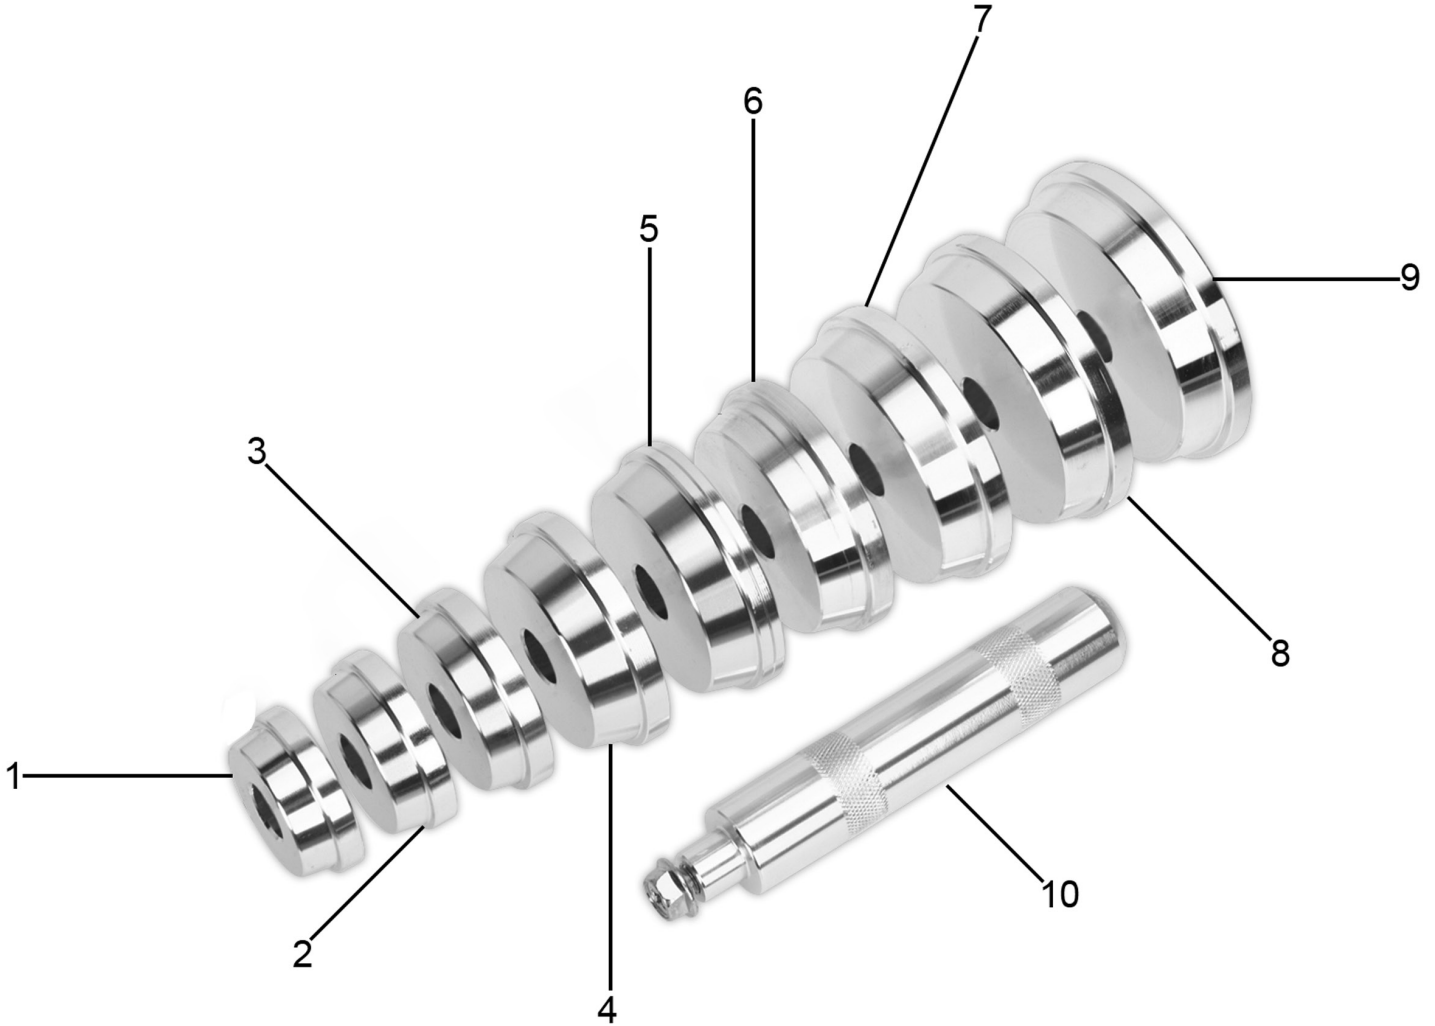

Parts Information:
**Bearing Race & Seal Driver Set -
Aluminium**
Model No: VS703.V2

Item	Part No.	Description
1	VS703.V2-01	Bearing Adaptor 1
2	VS703.V2-02	Bearing Adaptor 2
3	VS703.V2-03	Bearing Adaptor 3
4	VS703.V2-04	Bearing Adaptor 4
5	VS703.V2-05	Bearing Adaptor 5

Item	Part No.	Description
6	VS703.V2-06	Bearing Adaptor 6
7	VS703.V2-07	Bearing Adaptor 7
8	VS703.V2-08	Bearing Adaptor 8
9	VS703.V2-09	Bearing Adaptor 9
10	VS703.V2-10	Handle

NOTE: It is our policy to continually improve products and as such we reserve the right to alter data, specifications and component parts without prior notice. There may be alternative versions of this product, please contact us should you require this information.