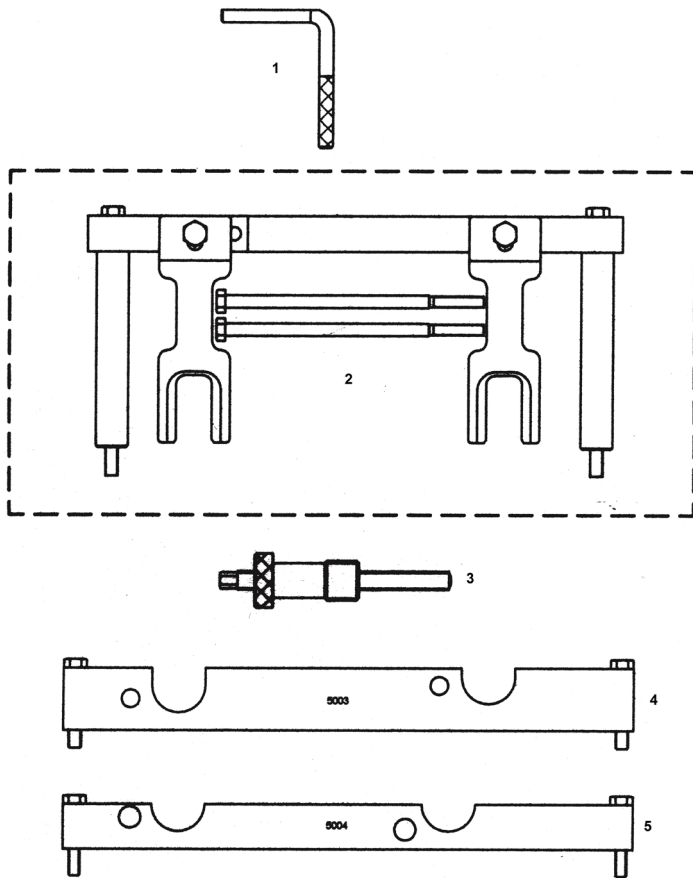

Parts Information:
**Petrol Engine Setting/Locking Kit - BMW
2.5, 3.0, N51/N52/N52K/N53/N54 - Chain
Drive
Model No: VS5000**

Item	Part No.	Description
1	VS5001	FLYWHEEL LOCKING PIN
2	VS5002	CAMSHAFT SETTING PLATE
3	VS4803	CHAIN TENSIONER PRE-LOAD TOOL

Item	Part No.	Description
4	VS5003	VANOS ALIGNMENT PLATE
5	VS5004	VANOS ALIGNMENT PLATE
--	VS5000-84	CASE + INSERT

NOTE: It is our policy to continually improve products and as such we reserve the right to alter data, specifications and component parts without prior notice.