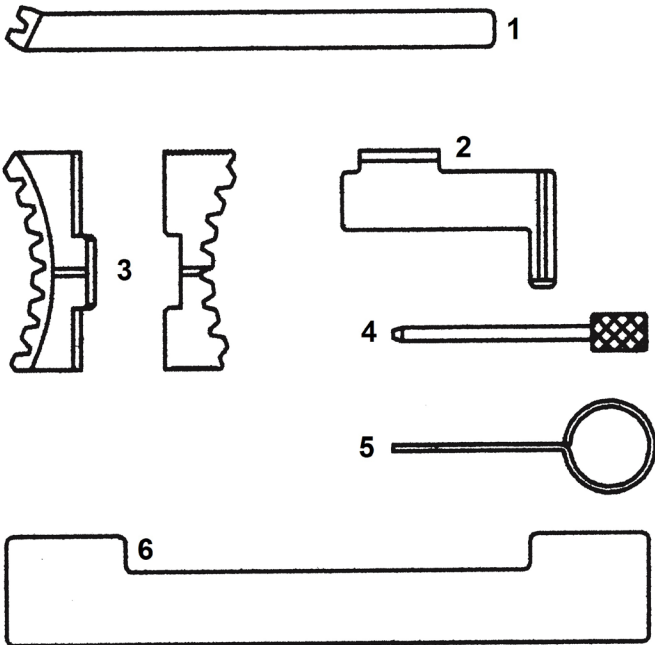

Parts Information:
Petrol Engine Setting/Locking Kit -
Vauxhall/Opel 1.6, 1.8 Twinport - Belt Drive
Model No: VS4995

Item	Part No.	Description
1	VS1282	FLYWHEEL LOCKING TOOL VAUXHALL ECOTEC 1.
2	VS4996	FLYWHEEL HOLDING TOOL
3	VS4997	CAMSHAFT SPROCKET LOCKING TOOL

Item	Part No.	Description
4	VS3032.20	TENSIONER LOCKING PIN
5	VS4593.1F	TENSIONER LOCKING PIN
6	VS4998	CAMSHAFT SETTING PLATE
--	VS4995-84	CASE + INSERT

NOTE: It is our policy to continually improve products and as such we reserve the right to alter data, specifications and component parts without prior notice.