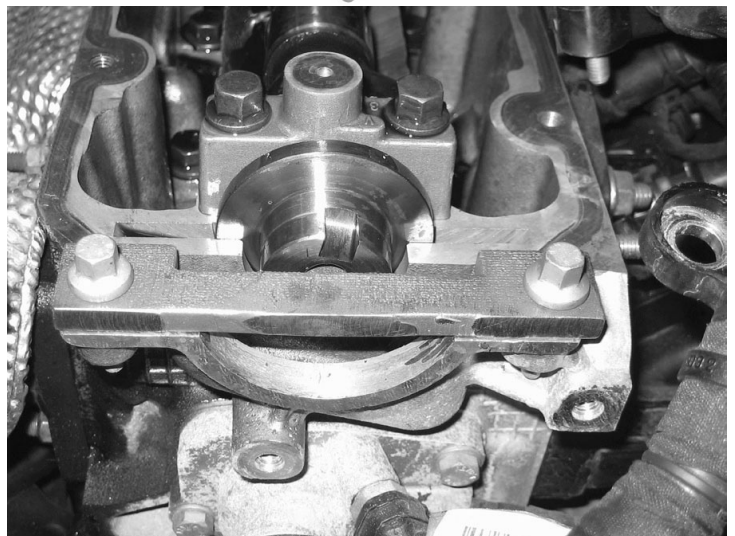

Parts Information:
**Petrol Engine Setting/Locking Kit - Fiat 1.2,
 1.4 8v - Belt Drive**
Model No: VS4950

Item	Part No.	Description
1	VS4951	CRANKSHAFT LOCKING TOOL
2	VS4952	CAMSHAFT SETTING PLATE
3	VS4953	SPROCKET LOCKING TOOL

Item	Part No.	Description
4	VS4954	COVER ALIGNMENT FIXTURE
5	VS1400/03	TENSIONER ADJUSTER
--	VS4950-84	CASE + INSERT

NOTE: It is our policy to continually improve products and as such we reserve the right to alter data, specifications and component parts without prior notice.