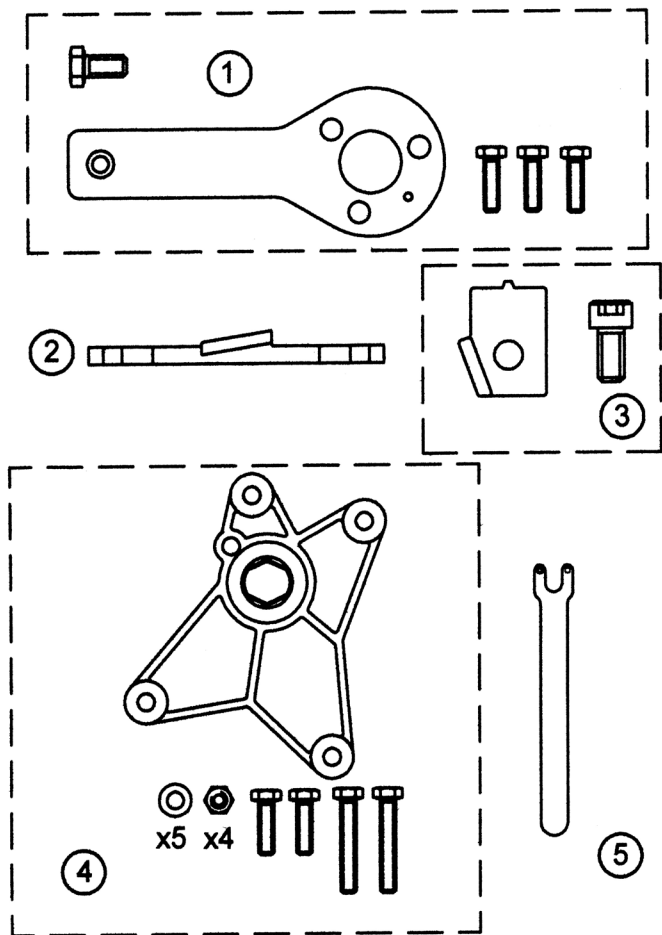

Parts Information:
**Petrol Engine Setting/Locking Kit - Fiat 1.2,
 1.4 8v - Belt Drive**
Model No: VS4950

Item	Part No.	Description
1	VS4951	CRANKSHAFT LOCKING TOOL
2	VS4952	CAMSHAFT SETTING PLATE
3	VS4953	SPROCKET LOCKING TOOL

Item	Part No.	Description
4	VS4954	COVER ALIGNMENT FIXTURE
5	VS1400/03	TENSIONER ADJUSTER
--	VS4950-84	CASE + INSERT

NOTE: It is our policy to continually improve products and as such we reserve the right to alter data, specifications and component parts without prior notice.