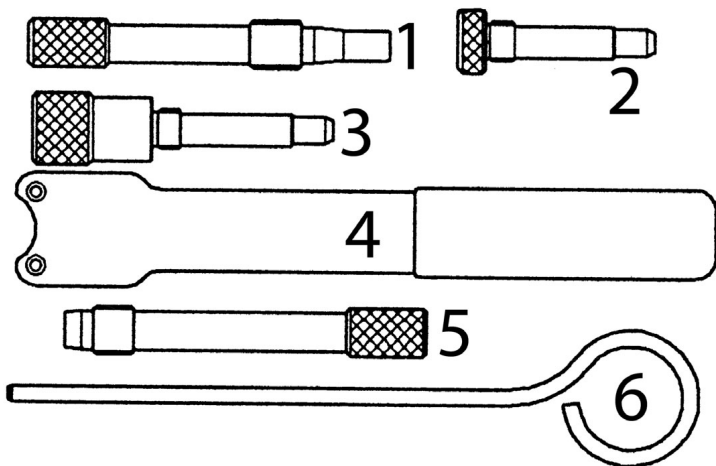

Parts Information:
Engine Timing Kit - Chrysler 2.5CRD
Model No: VS4945

Item	Part No.	Description
1	VS4947	FLYWHEEL LOCKING PIN (BELT REPLACEMENT)
2	VS4946-CH1	CAMSHAFT LOCKING PIN (EXHAUST)
3	VS4946-CH2	CAMSHAFT LOCKING PIN (INLET)

Item	Part No.	Description
4	VS124/03	TENSIONER ADJUSTER
5	VS4948	FLYWHEEL LOCKING PIN (BALANCER SHAFT)
6	VS4949	BALANCER SHAFT LOCKING PIN
--	VS4945-84	CASE + INSERT

NOTE: It is our policy to continually improve products and as such we reserve the right to alter data, specifications and component parts without prior notice.