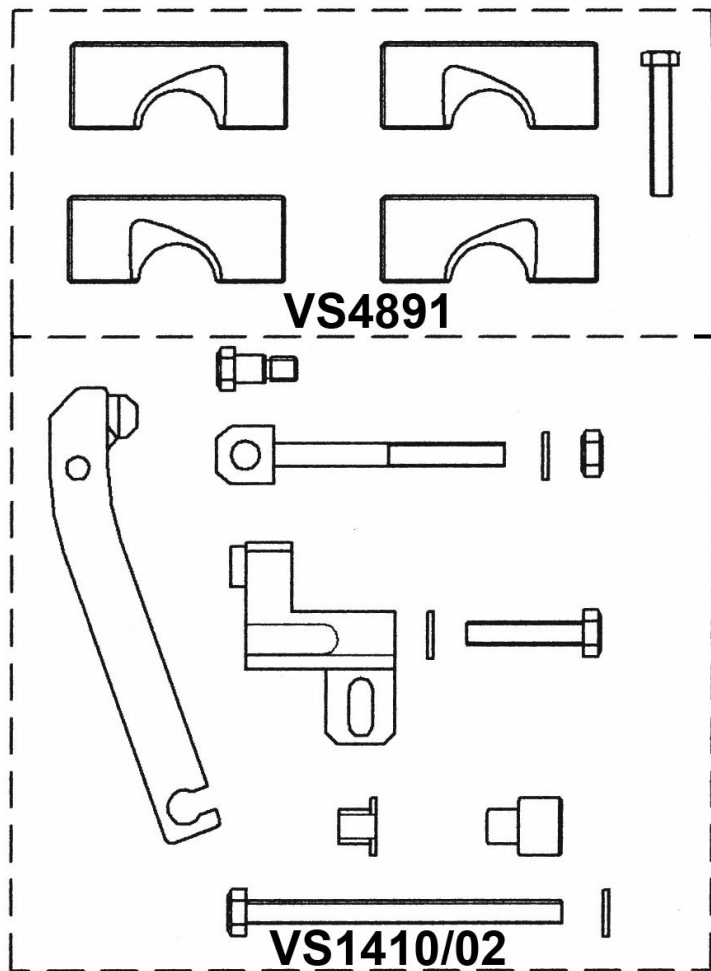

Parts Information:  
**Petrol Engine Setting/Locking Kit - Alfa Romeo 3.2 24v V6 - Belt Drive**  
**Model No: VS4890**

Item	Part No.	Description
1	VS4891	Camshaft Setting Plate Set
2	VS1410/02	Tensioner Tool

Item	Part No.	Description
--	VS4890/84	Case And Insert (NOT SHOWN)

**NOTE:** It is our policy to continually improve products and as such we reserve the right to alter data, specifications and component parts without prior notice.