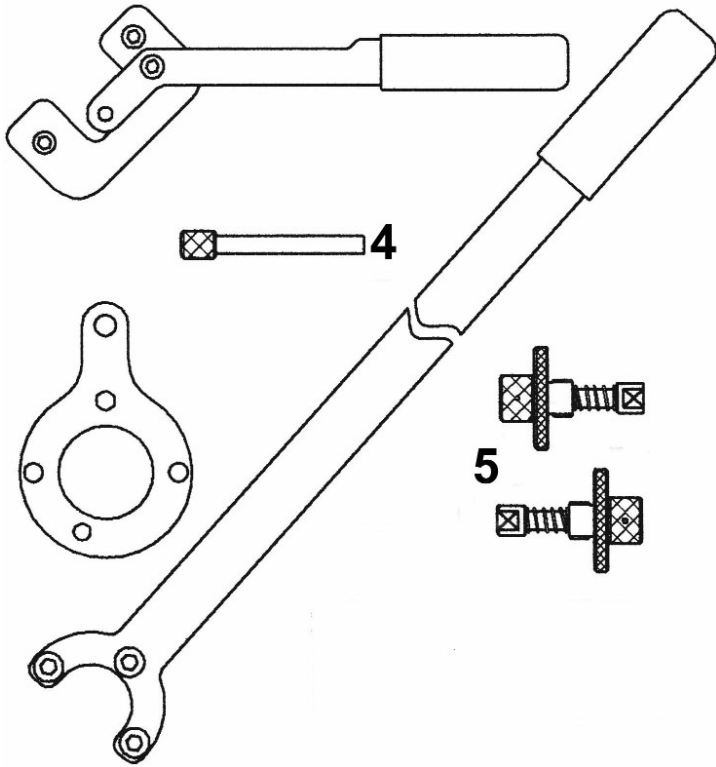

Parts Information:
**Diesel Engine Setting/Locking Kit - Fiat
1.3JTD 16v Multijet - Chain Drive
Model No: VS4885**

Item	Part No.	Description
4	VS4881	Flywheel Locking Pin

Item	Part No.	Description
5	VS4771	Camshaft Setting Tool Set (Pair)