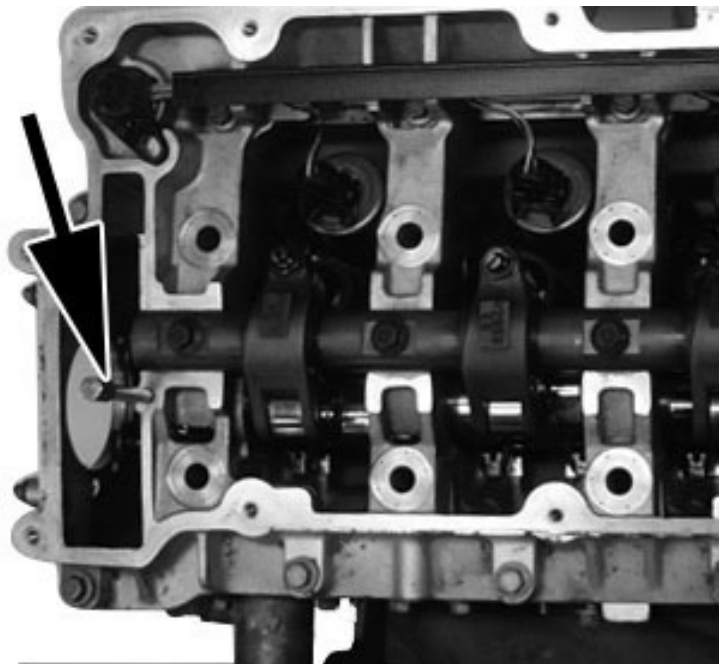

Parts Information:
Diesel Engine Setting/Locking Kit - Land Rover 2.5D/Td5 - Chain Drive
Model No: VS4875

1

2

Item	Part No.	Description
1	VS4876	FLYWHEEL / CRANKSHAFT LOCKING PIN

Item	Part No.	Description
2	VS170/1	PIN, LOCKING (PAIR)