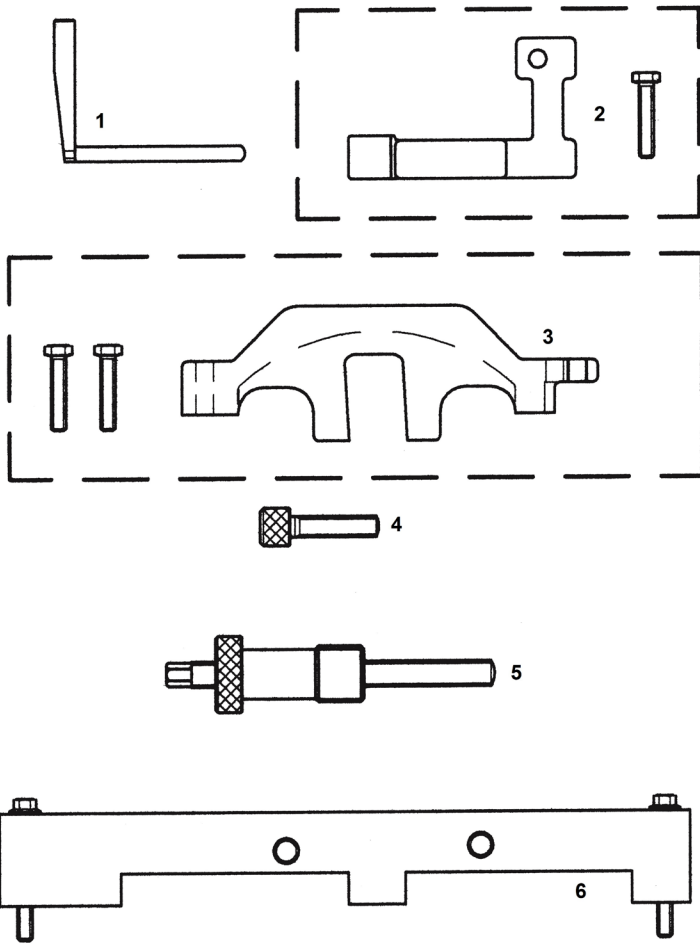

Parts Information:
Petrol Engine Setting/Locking Kit - BMW
1.6 - Chain Drive
Model No: VS4870

Item	Part No.	Description
1	VS4801	FLYWHEEL TDC LOCKING PIN
	VS4868	CAMSHAFT SETTING PLATE ASS'Y (ITEMS 2 TO 4)
2	VS4868-1	CAMSHAFT SETTING PLATE (INLET)
3	VS4868-2	CAMSHAFT SETTING PLATE (EXHAUST)

Item	Part No.	Description
4	VS4805-3	SECURING SCREW
5	VS4803	CHAIN TENSIONER PRE-LOAD TOOL
6	VS4869	VANOS ALIGNMENT PLATE
--	VS4870-84	CASE + INSERT

NOTE: It is our policy to continually improve products and as such we reserve the right to alter data, specifications and component parts without prior notice.