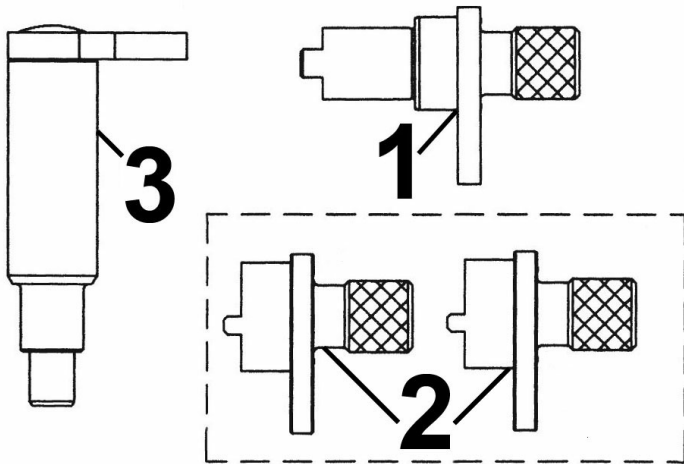

Parts Information:  
**Petrol Engine Setting/Locking Kit - VAG 1.2  
3Cyl (6v/12v) - Chain Drive  
Model No: VS4810**

Item	Part No.	Description
1	VS4811	CAMSHAFT SETTING TOOL (AWY)
2	VS4812	CAMSHAFT SETTING TOOL-PAIR(AZQ)

Item	Part No.	Description
3	VS4813	FLYWHEEL LOCKING PIN
--	VS4810/83	CASE AND INSERT (NOT SHOWN)

**NOTE:** It is our policy to continually improve products and as such we reserve the right to alter data, specifications and component parts without prior notice.