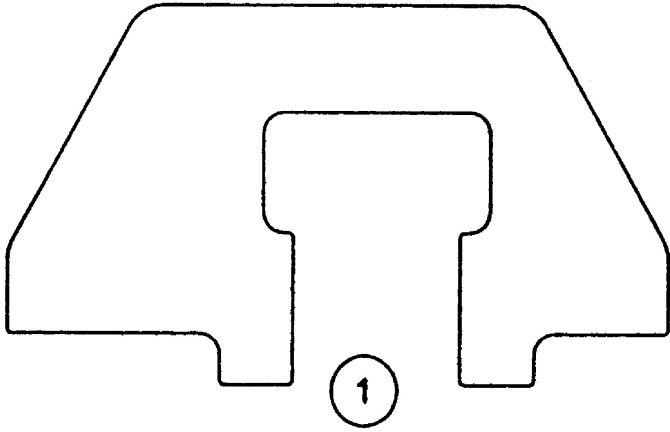

Parts Information:  
**Petrol Engine Setting/Locking Kit - BMW  
V12 M70/M73 - Chain Drive  
Model No: VS4564**

Item	Part No.	Description
1	VS118/01	Cam Setting Plate
2	VS118/02	Flywheel Locking Pin

Item	Part No.	Description
--	VS118/84	Case & Insert (NOT SHOWN)
--	VS-TAG	Warning Tag (NOT SHOWN)