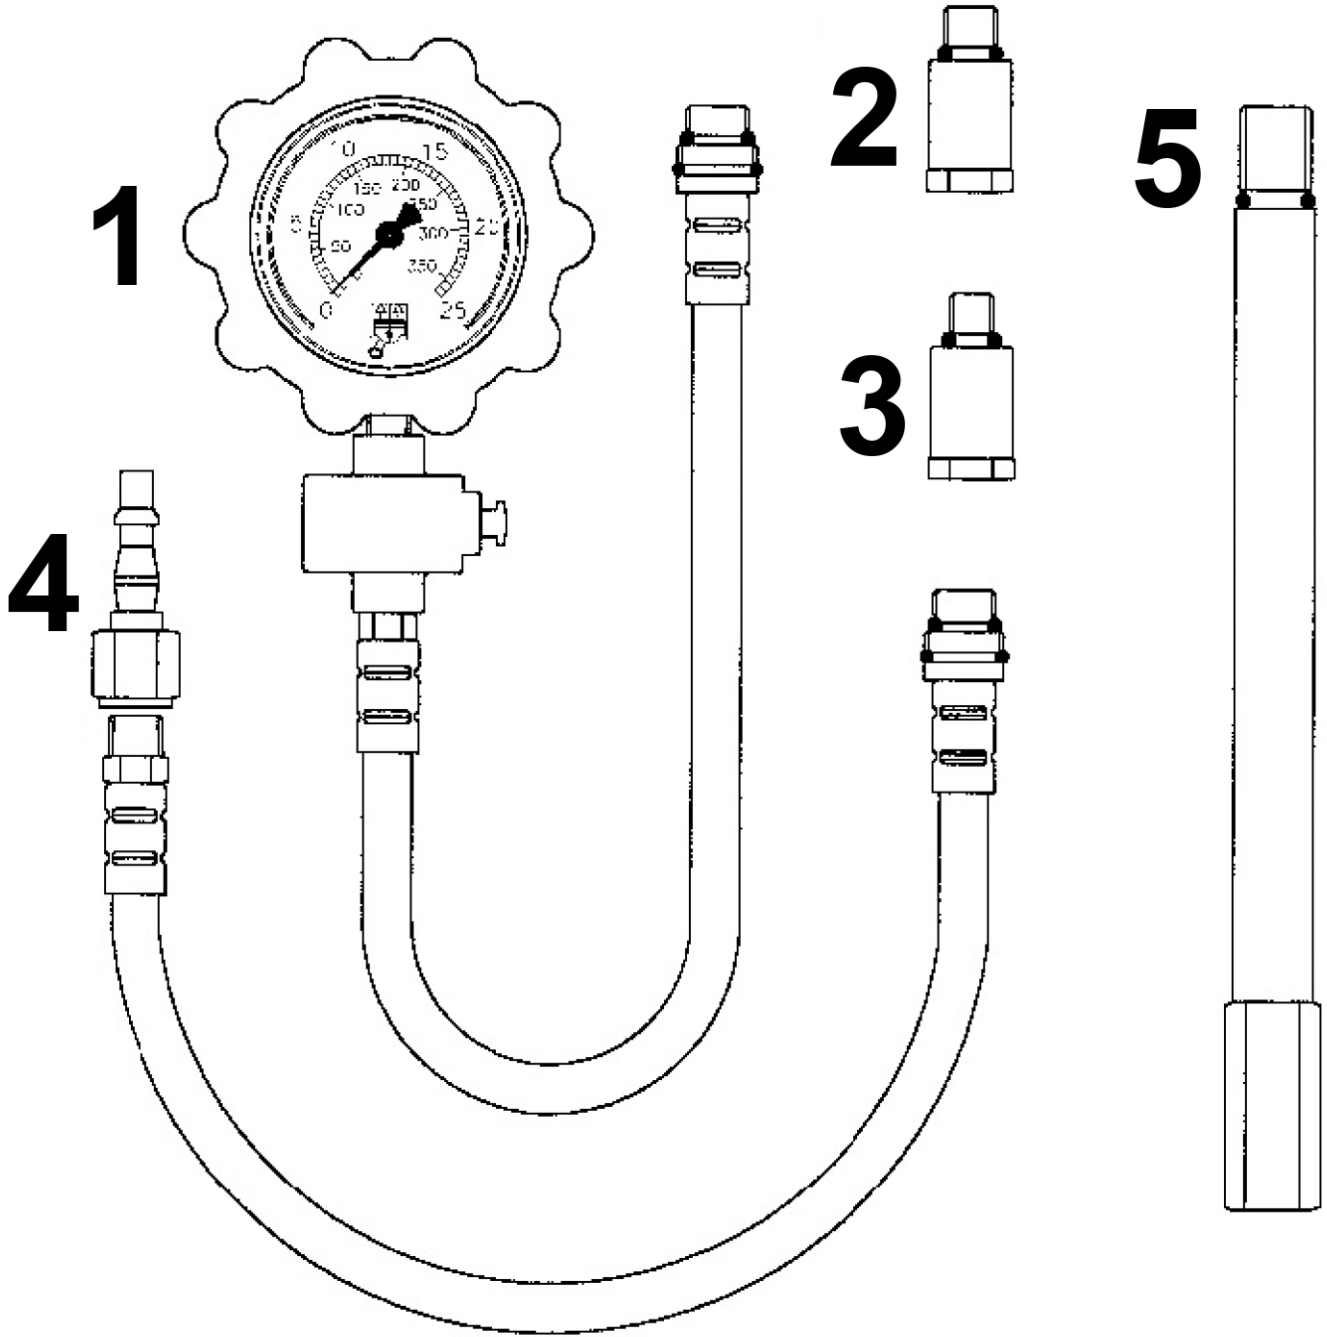

Parts Information:
**Petrol Engine Compression Test Kit -
 Deluxe**
Model No: VS200D

Item	Part No.	Description
1	VS200D/01	Gauge & Hose Assembly 11mm x 430mm
2	VS200/5	Adaptor, Long Reach, M12
3	VS200/6	Adaptor, Long Reach, M10
4	VS200D/02	Flexible Air Input Adaptor c/w Airline Coupling

Item	Part No.	Description
5	VS200/A	Long Reach Compression Tester Adaptor
--	VS200.V1-A	Long Reach Adaptor (Not Shown)
--	VS200D/84	Case + Insert (Not Shown)

NOTE: It is our policy to continually improve products and as such we reserve the right to alter data, specifications and component parts without prior notice. There may be alternative versions of this product, please contact us should you require this information.