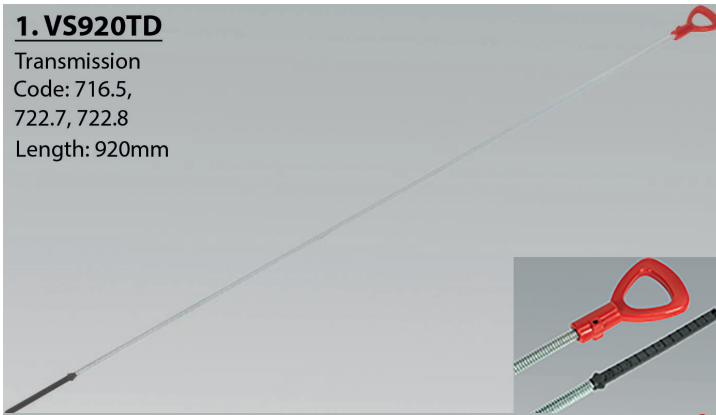

Parts Information:
Mercedes Engine & Transmission Dipstick Set 4pc
Model No: VS2000D

Engine Codes: 103, 104, 111, 119, 120,
 137, 604, 605, 606, 611, 612, 613, 628,
 642, 647, 648, 112, 113, 271, 272, 642,
 646, 647, 648
 Transmission Codes: 722.6, 716.5, 722.7,
 722.8

1. VS920TD

Transmission
 Code: 716.5,
 722.7, 722.8
 Length: 920mm

2. VS930ED

Engine Codes:
 112, 113, 271,
 272, 642, 646,
 647, 648
 Length: 930mm

3. VS9301ED

Engine Codes: 103,
 104, 111, 119, 120,
 137, 604, 605, 606,
 611, 612, 613, 628,
 642, 647, 648
 Length: 930mm

4. VS1200TD

Transmission
 Code: 722.6
 Length: 1200mm

Item	Part No.	Description
1	VS920TD	MERCEDES TRANSMISSION DIPSTICK 920mm
2	VS930ED	MERCEDES ENGINE DIPSTICK (88-05)

Item	Part No.	Description
3	VS9301ED	MERCEDES ENGINE DIPSTICK (88-97)
4	VS1200TD	MERCEDES TRANSMISSION DIPSTICK 1200mm