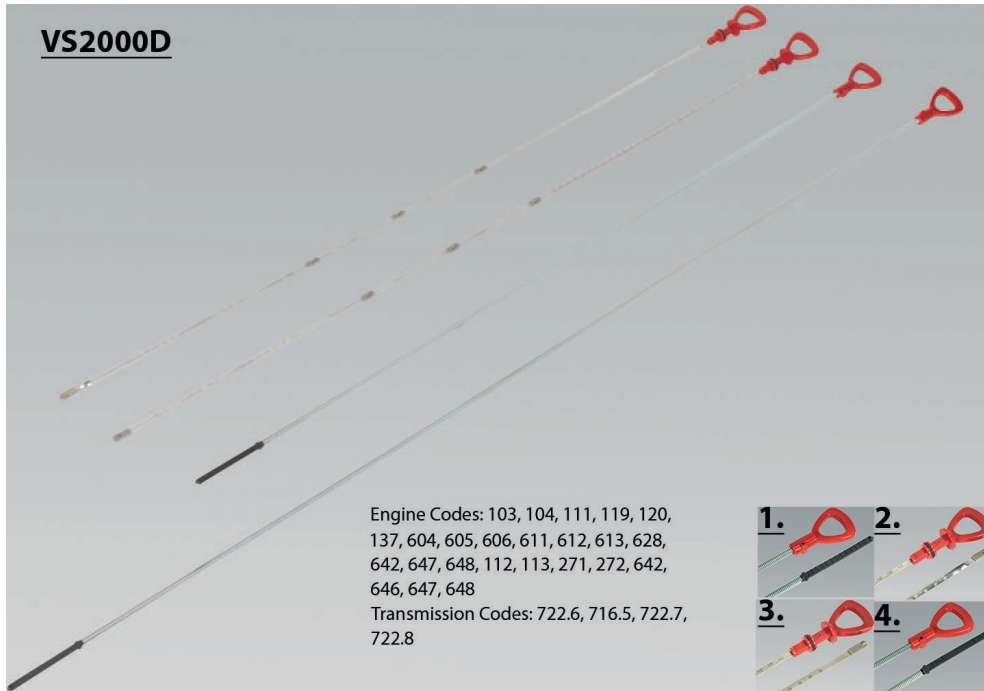

Parts Information:
Mercedes Engine & Transmission Dipstick Set 4pc
Model No: VS2000D

Engine Codes: 103, 104, 111, 119, 120,
 137, 604, 605, 606, 611, 612, 613, 628,
 642, 647, 648, 112, 113, 271, 272, 642,
 646, 647, 648
 Transmission Codes: 722.6, 716.5, 722.7,
 722.8

1. VS920TD

Transmission
 Code: 716.5,
 722.7, 722.8
 Length: 920mm

2. VS930ED

Engine Codes:
 112, 113, 271,
 272, 642, 646,
 647, 648
 Length: 930mm

3. VS9301ED

Engine Codes: 103,
 104, 111, 119, 120,
 137, 604, 605, 606,
 611, 612, 613, 628,
 642, 647, 648
 Length: 930mm

4. VS1200TD

Transmission
 Code: 722.6
 Length: 1200mm

Item	Part No.	Description
1	VS920TD	MERCEDES TRANSMISSION DIPSTICK 920mm
2	VS930ED	MERCEDES ENGINE DIPSTICK (88-05)

Item	Part No.	Description
3	VS9301ED	MERCEDES ENGINE DIPSTICK (88-97)
4	VS1200TD	MERCEDES TRANSMISSION DIPSTICK 1200mm