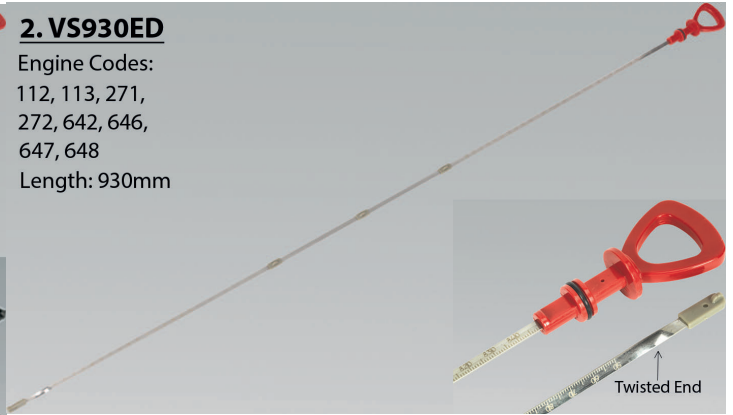

Parts Information:
Mercedes Engine & Transmission Dipstick Set 4pc
Model No: VS2000D

Engine Codes: 103, 104, 111, 119, 120,
 137, 604, 605, 606, 611, 612, 613, 628,
 642, 647, 648, 112, 113, 271, 272, 642,
 646, 647, 648
 Transmission Codes: 722.6, 716.5, 722.7,
 722.8

1. VS920TD

Transmission
 Code: 716.5,
 722.7, 722.8
 Length: 920mm

2. VS930ED

Engine Codes:
 112, 113, 271,
 272, 642, 646,
 647, 648
 Length: 930mm

3. VS9301ED

Engine Codes: 103,
 104, 111, 119, 120,
 137, 604, 605, 606,
 611, 612, 613, 628,
 642, 647, 648
 Length: 930mm

4. VS1200TD

Transmission
 Code: 722.6
 Length: 1200mm

Item	Part No.	Description
1	VS920TD	MERCEDES TRANSMISSION DIPSTICK 920mm
2	VS930ED	MERCEDES ENGINE DIPSTICK (88-05)

Item	Part No.	Description
3	VS9301ED	MERCEDES ENGINE DIPSTICK (88-97)
4	VS1200TD	MERCEDES TRANSMISSION DIPSTICK 1200mm