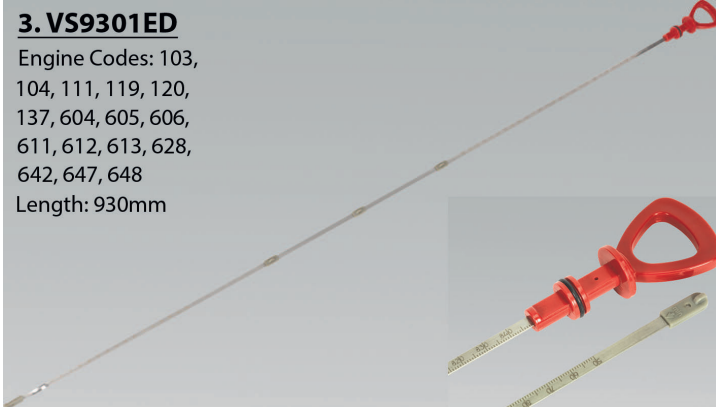

Parts Information:
Mercedes Engine & Transmission Dipstick Set 4pc
Model No: VS2000D

Engine Codes: 103, 104, 111, 119, 120,
 137, 604, 605, 606, 611, 612, 613, 628,
 642, 647, 648, 112, 113, 271, 272, 642,
 646, 647, 648
 Transmission Codes: 722.6, 716.5, 722.7,
 722.8

1. VS920TD

Transmission
 Code: 716.5,
 722.7, 722.8
 Length: 920mm

2. VS930ED

Engine Codes:
 112, 113, 271,
 272, 642, 646,
 647, 648
 Length: 930mm

3. VS9301ED

Engine Codes: 103,
 104, 111, 119, 120,
 137, 604, 605, 606,
 611, 612, 613, 628,
 642, 647, 648
 Length: 930mm

4. VS1200TD

Transmission
 Code: 722.6
 Length: 1200mm

Item	Part No.	Description
1	VS920TD	MERCEDES TRANSMISSION DIPSTICK 920mm
2	VS930ED	MERCEDES ENGINE DIPSTICK (88-05)

Item	Part No.	Description
3	VS9301ED	MERCEDES ENGINE DIPSTICK (88-97)
4	VS1200TD	MERCEDES TRANSMISSION DIPSTICK 1200mm