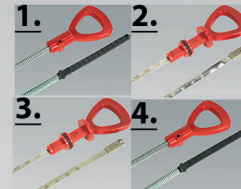

Parts Information:
Mercedes Engine & Transmission Dipstick Set 4pc
Model No: VS2000D

Engine Codes: 103, 104, 111, 119, 120,
 137, 604, 605, 606, 611, 612, 613, 628,
 642, 647, 648, 112, 113, 271, 272, 642,
 646, 647, 648
 Transmission Codes: 722.6, 716.5, 722.7,
 722.8

1. VS920TD

Transmission
 Code: 716.5,
 722.7, 722.8
 Length: 920mm

2. VS930ED

Engine Codes:
 112, 113, 271,
 272, 642, 646,
 647, 648
 Length: 930mm

3. VS9301ED

Engine Codes: 103,
 104, 111, 119, 120,
 137, 604, 605, 606,
 611, 612, 613, 628,
 642, 647, 648
 Length: 930mm

4. VS1200TD

Transmission
 Code: 722.6
 Length: 1200mm

Item	Part No.	Description
1	VS920TD	MERCEDES TRANSMISSION DIPSTICK 920mm
2	VS930ED	MERCEDES ENGINE DIPSTICK (88-05)

Item	Part No.	Description
3	VS9301ED	MERCEDES ENGINE DIPSTICK (88-97)
4	VS1200TD	MERCEDES TRANSMISSION DIPSTICK 1200mm