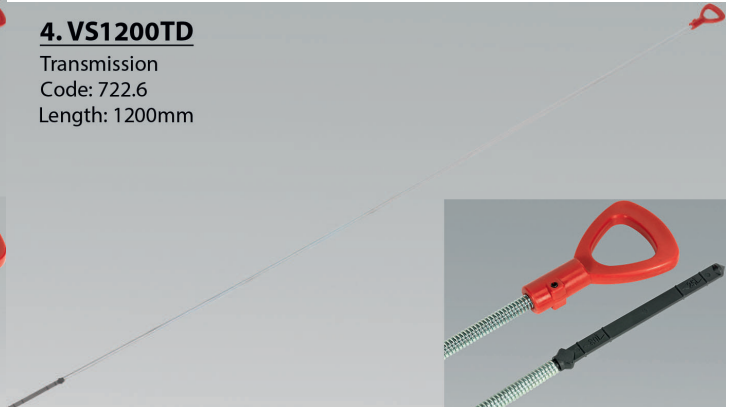

Parts Information:
Mercedes Engine & Transmission Dipstick Set 4pc
Model No: VS2000D

Engine Codes: 103, 104, 111, 119, 120,
 137, 604, 605, 606, 611, 612, 613, 628,
 642, 647, 648, 112, 113, 271, 272, 642,
 646, 647, 648
 Transmission Codes: 722.6, 716.5, 722.7,
 722.8

1. VS920TD

Transmission
 Code: 716.5,
 722.7, 722.8
 Length: 920mm

2. VS930ED

Engine Codes:
 112, 113, 271,
 272, 642, 646,
 647, 648
 Length: 930mm

3. VS9301ED

Engine Codes: 103,
 104, 111, 119, 120,
 137, 604, 605, 606,
 611, 612, 613, 628,
 642, 647, 648
 Length: 930mm

4. VS1200TD

Transmission
 Code: 722.6
 Length: 1200mm

Item	Part No.	Description
1	VS920TD	MERCEDES TRANSMISSION DIPSTICK 920mm
2	VS930ED	MERCEDES ENGINE DIPSTICK (88-05)

Item	Part No.	Description
3	VS9301ED	MERCEDES ENGINE DIPSTICK (88-97)
4	VS1200TD	MERCEDES TRANSMISSION DIPSTICK 1200mm