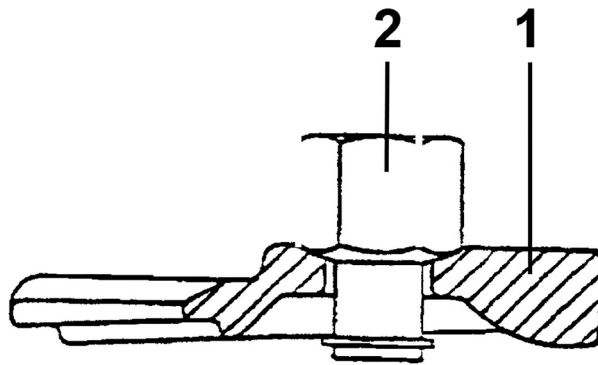

Parts Information:  
**Valve Spring Compressor - Ford CVH**  
**Model No: VS150**

Item	Part No.	Description
1	VS150/1	CLAW, COMPRESSOR

Item	Part No.	Description
2	VS150/2	NUT, RETAINED

**NOTE:** It is our policy to continually improve products and as such we reserve the right to alter data, specifications and component parts without prior notice.