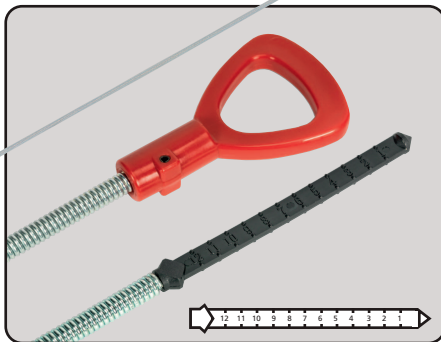

# MERCEDES ENGINE & TRANSMISSION DIPSTICKS

	Model No.	Description
1	VS920TD	920mm Mercedes Transmission Dipstick (1996-2006)
2	VS930ED	Mercedes Engine Dip Stick (1996-2005)
3	VS9301ED	Mercedes Engine Dip Stick (1988-1997)
4	VS1200TD	1200mm Mercedes Transmission Dipstick (1996-2006)
5	VS2000D	4pc Mercedes Engine (1988-2005) & Transmission (1996-2006) Dipstick Set

## 1. VS920TD

Transmission  
Code: 716.5,  
722.7, 722.8  
Length: 920mm

## 4. VS1200TD

Transmission  
Code: 722.6  
Length: 1200mm