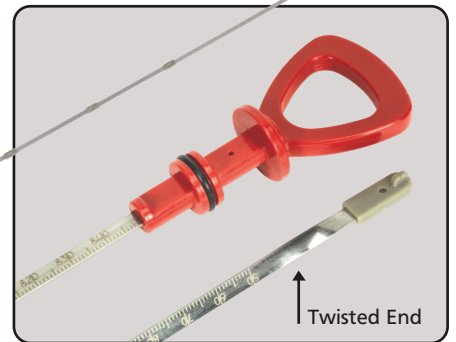

# MERCEDES ENGINE & TRANSMISSION DIPSTICKS

	Model No.	Description
1	VS920TD	920mm Mercedes Transmission Dipstick (1996-2006)
2	VS930ED	Mercedes Engine Dip Stick (1996-2005)
3	VS9301ED	Mercedes Engine Dip Stick (1988-1997)
4	VS1200TD	1200mm Mercedes Transmission Dipstick (1996-2006)
5	VS2000D	4pc Mercedes Engine (1988-2005) & Transmission (1996-2006) Dipstick Set

## 1. VS920TD

Transmission  
Code: 716.5,  
722.7, 722.8  
Length: 920mm

## 2. VS930ED

Engine Codes:  
112, 113, 271,  
272, 642, 646,  
647, 648  
Length: 930mm

## 4. VS1200TD

Transmission  
Code: 722.6  
Length: 1200mm