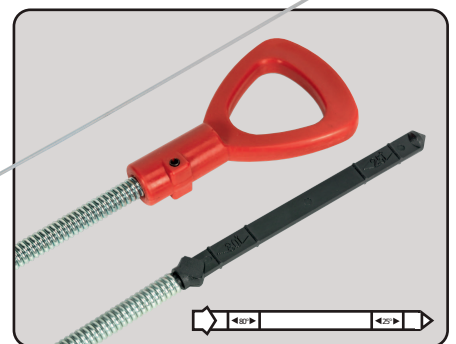

## 2. VS930ED

Engine Codes:  
112, 113, 271,  
272, 642, 646,  
647, 648  
Length: 930mm

## 4. VS1200TD

Transmission  
Code: 722.6  
Length: 1200mm