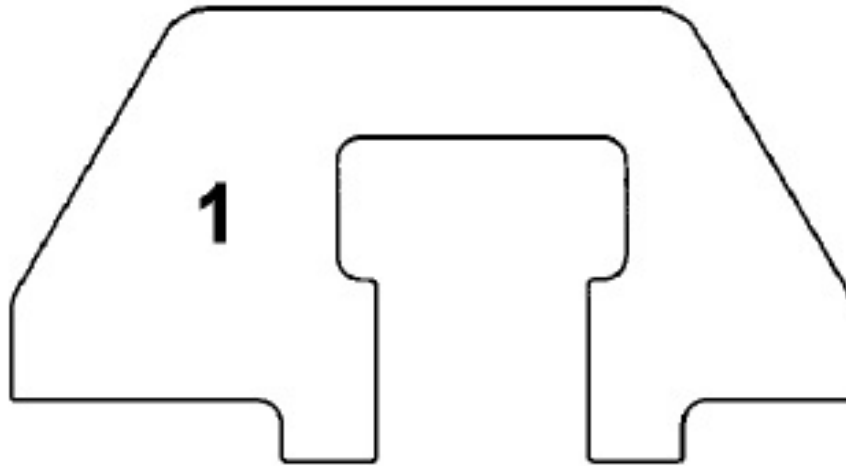

Parts Information:
Petrol Engine Timing Tool - BMW 1.6, 1.8,
1.9, 5.0 - Chain Drive
Model No: VS118

Item	Part No.	Description
1	VS118/01	CAM SETTING PLATE
2	VS118/02	FLYWHEEL LOCKING PIN

Item	Part No.	Description
--	VS118/84	CASE & INSERT (NOT SHOWN)
--	VS-TAG	WARNING TAG (NOT SHOWN)