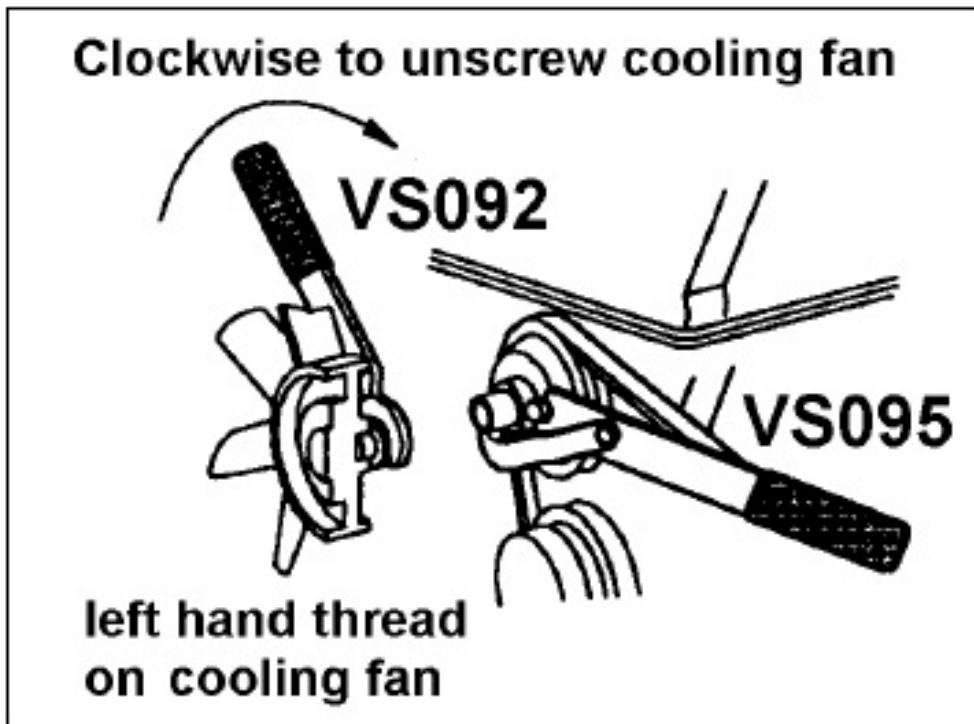

Parts Information:
Petrol Engine Timing Tool - BMW 1.6, 1.8,
1.9, 5.0 - Chain Drive
Model No: VS118

Item	Part No.	Description
1	VS118/01	CAM SETTING PLATE
2	VS118/02	FLYWHEEL LOCKING PIN

Item	Part No.	Description
--	VS118/84	CASE & INSERT (NOT SHOWN)
--	VS-TAG	WARNING TAG (NOT SHOWN)