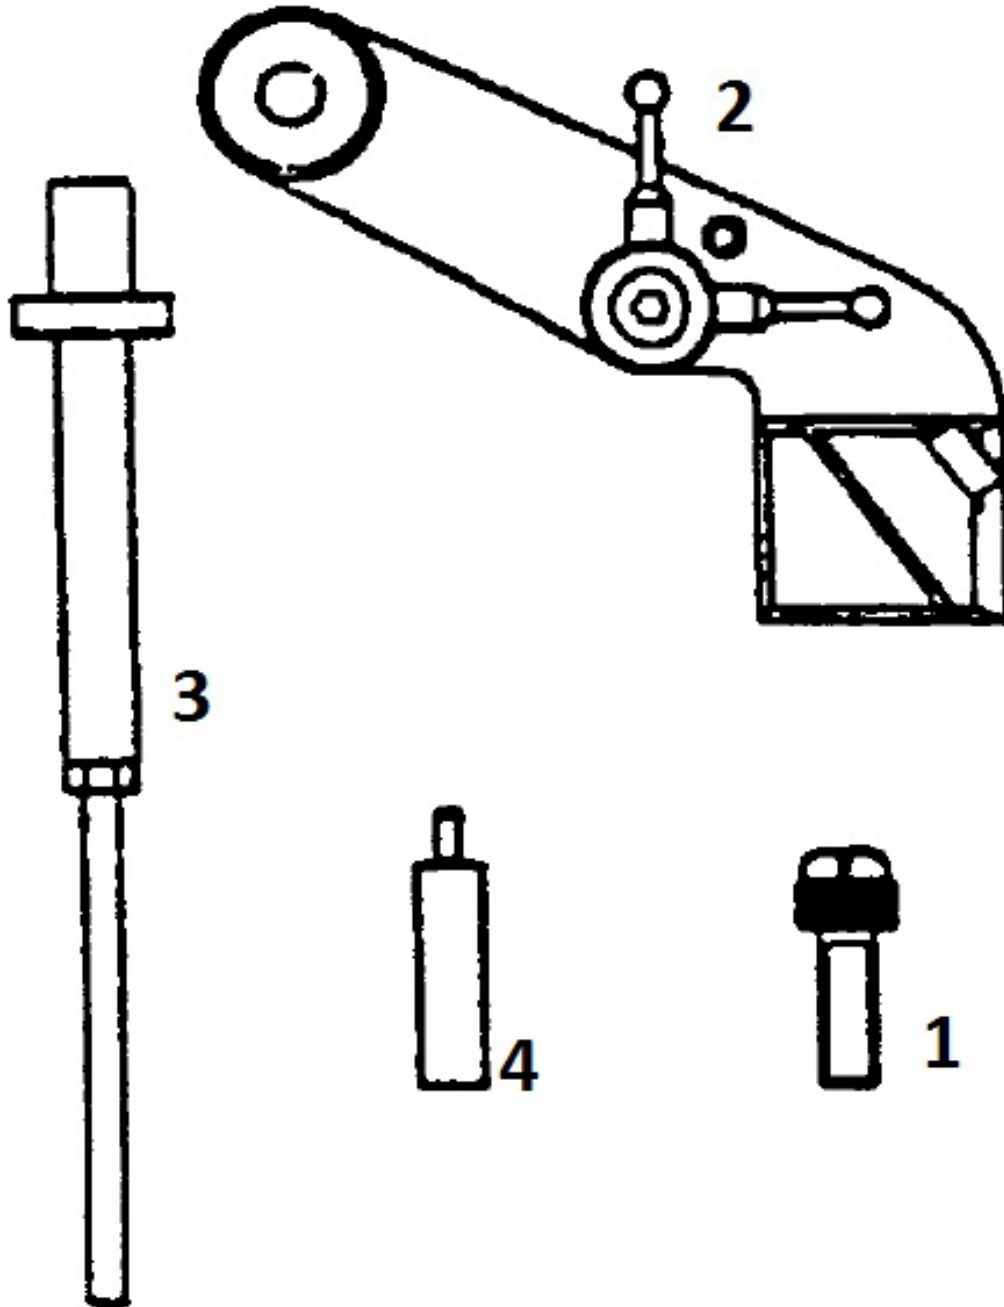

Parts Information:  
Diesel Fuel Injection Pump Timing Tool  
3pc Lucas CAV  
Model No: VS110

Item	Part No.	Description
1	VS106/4	SLOTTED THUMBSCREW
2	VS110/1	BODY ASSEMBLY
--	VS110/2	TOGGLE (PART OF VS110/1 BODY)(NOT SHOWN)
3	VS110/3	PIN, INDICATOR

Item	Part No.	Description
4	VS110/4	GAUGE EXTENSION
--	VS110/2	TOGGLE (PART OF VS110/1 BODY) (NOT SHOWN)
--	VS110/84	CASE & INSERT (NOT SHOWN)

**NOTE:** It is our policy to continually improve products and as such we reserve the right to alter data, specifications and component parts without prior notice.