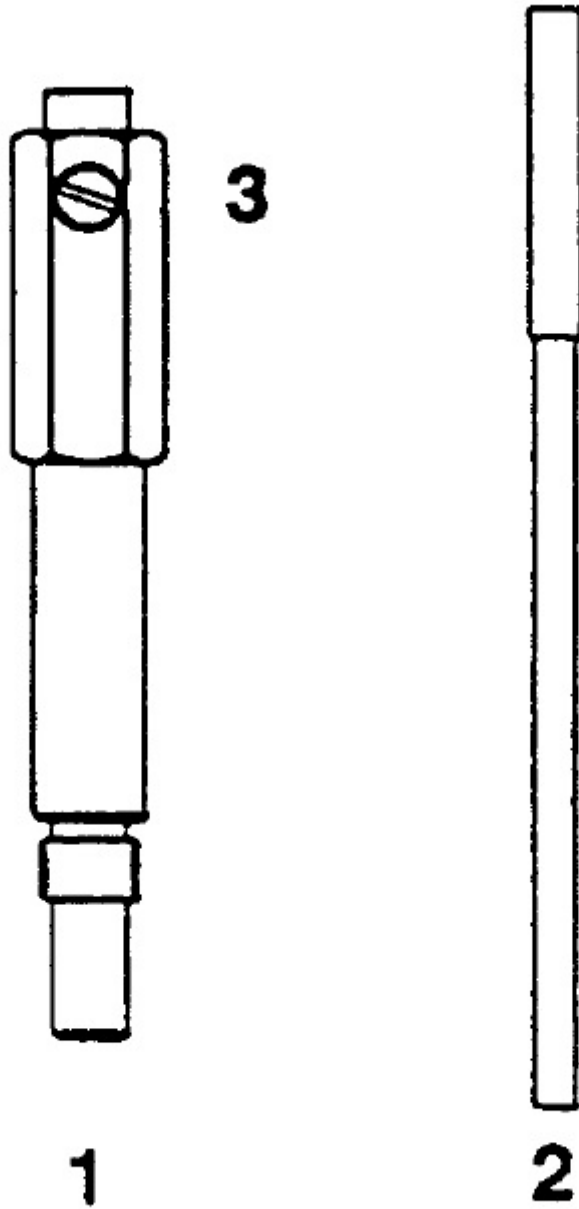

Parts Information:
Diesel Engine Piston Travel Adaptor 3pc
Model No: VS109

Item	Part No.	Description
1	VS109/1	ADAPTOR BODY
2	VS109/2	INDICATOR PIN

Item	Part No.	Description
3	VS109/3	SLOTTED THUMBSCREW
--	VS-TAG	WARNING TAG (NOT SHOWN)