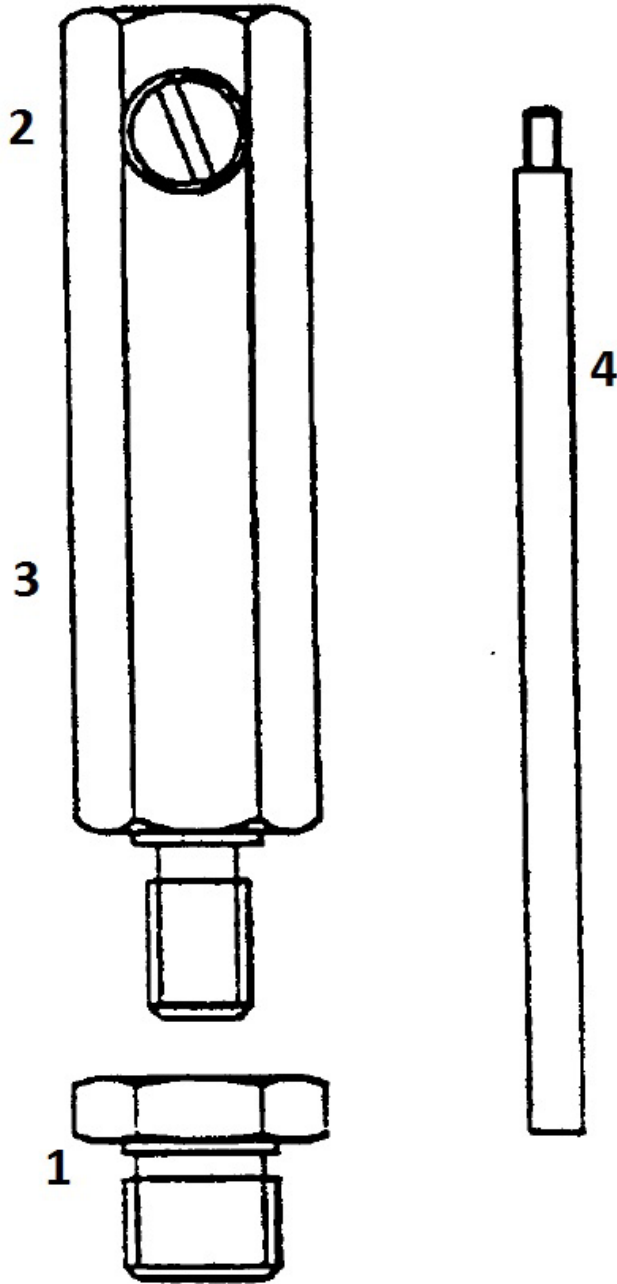

Parts Information:
Diesel Fuel Injection Pump Timing Tool
3pc Long - Bosch
Model No: VS108

Item	Part No.	Description
1	VS107/2	ADAPTOR, THREAD
2	VS107/4	SCREW, THUMB, SLOTTED

Item	Part No.	Description
3	VS108/1	ADAPTOR, DIAL GAUGE
4	VS108/3	PIN, INDICATOR, LONG