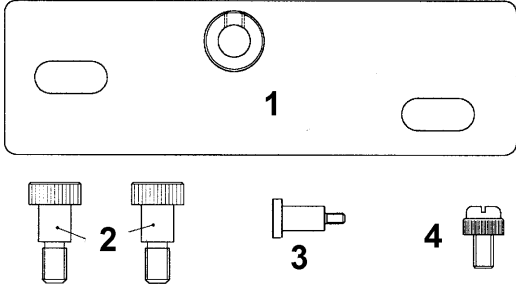

VS106A

CAMSHAFT SETTING TOOL FOR VAUXHALL/OPEL DIESEL ENGINE

PARTS LIST

- | | | |
|---|-----------|--------------------------|
| 1 | VS114B/01 | Cam Setting Plate |
| 2 | VS114B/02 | Shoulder Lock Screws (2) |
| 3 | VS114B/03 | DTI Foot |
| 4 | VS114B/04 | Thumbscrew |