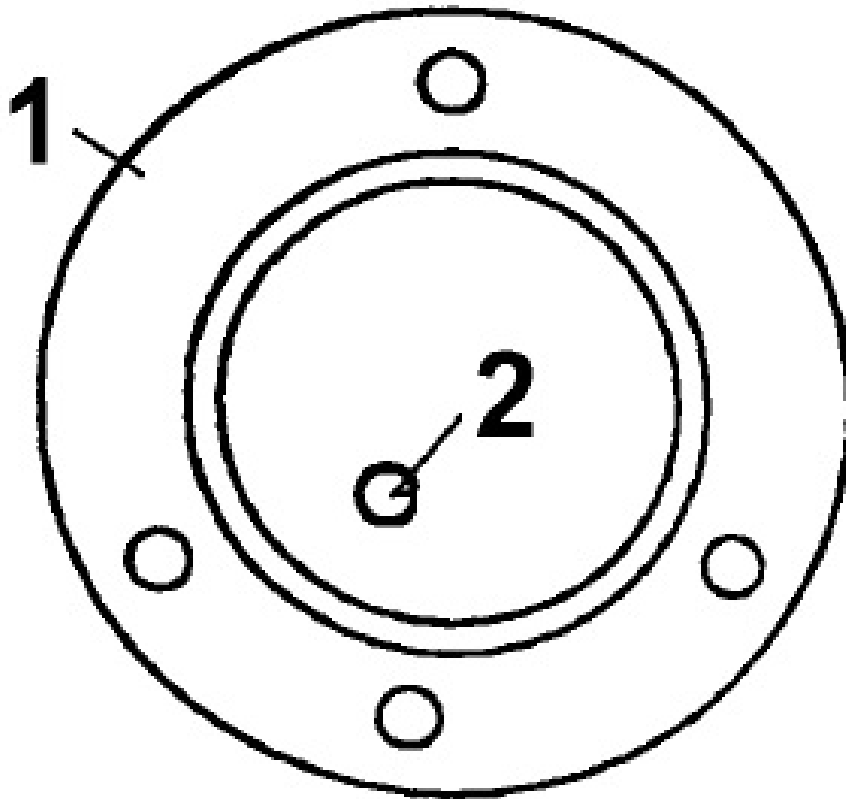

Parts Information:
Diesel Engine Camshaft Locking Tool 4pc -
Vauxhall/Opel
Model No: VS105

Item	Part No.	Description
1	VS105/1	CAMSHAFT LOCKING TOOL
2	VS105/2	PIN LOCATION

Item	Part No.	Description
3	VS105/3	SCREW, LOCKING M8