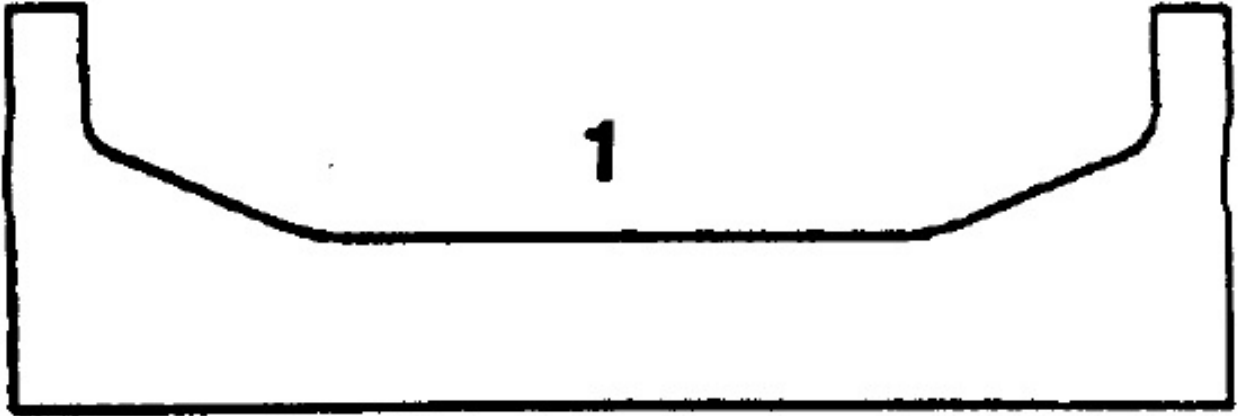

Parts Information:
Diesel Engine Setting/Locking Kit 2pc
Model No: VS104

2

Item	Part No.	Description
1	VS101/1	CAMSHAFT LOCKING TOOL

Item	Part No.	Description
2	VS101/7	PIN, LOCKING 12.7mm

NOTE: It is our policy to continually improve products and as such we reserve the right to alter data, specifications and component parts without prior notice.