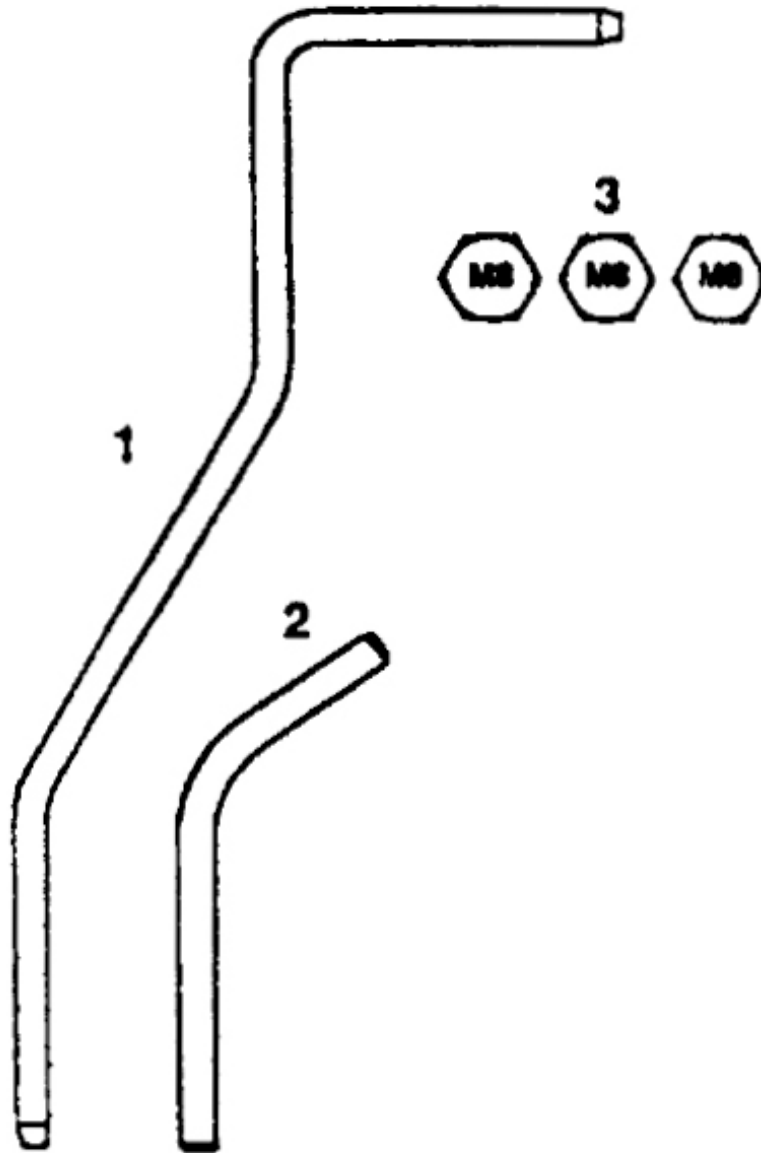

Parts Information:
Diesel Engine Setting/Locking Kit 5pc
Model No: VS102

Item	Part No.	Description
1	VS125/C7	FLYWHEEL LOCKING PIN
2	VS102/2	PIN, LOCKING 6.0mm

Item	Part No.	Description
3	VS102/3	BOLT, LOCKING M8