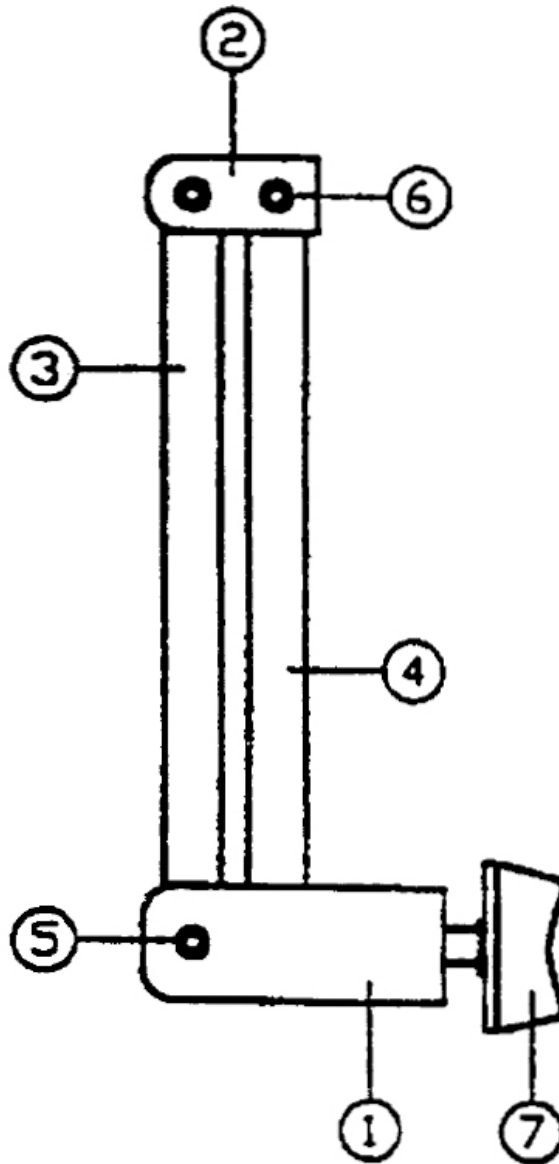

Parts Information:
Hose Pinch Tool Metal Bar Type - Brake/
Fuel Hoses
Model No: VS033

| Item | Part No. | Description |
|------|----------|----------------|
| 1 | VS033/1 | CLEVIS |
| 2 | VS033/2 | BRACKET, PIVOT |
| 3 | VS033/3 | LEG, CLAMP |
| 4 | VS033/4 | LEG, CLAMP |

| Item | Part No. | Description |
|------|----------|----------------|
| 5 | VS033/5 | PIN, SPRING |
| 6 | VS033/6 | PIN, SPRING |
| 7 | VS033/7 | SCREW, T-SHAPE |

NOTE: It is our policy to continually improve products and as such we reserve the right to alter data, specifications and component parts without prior notice.