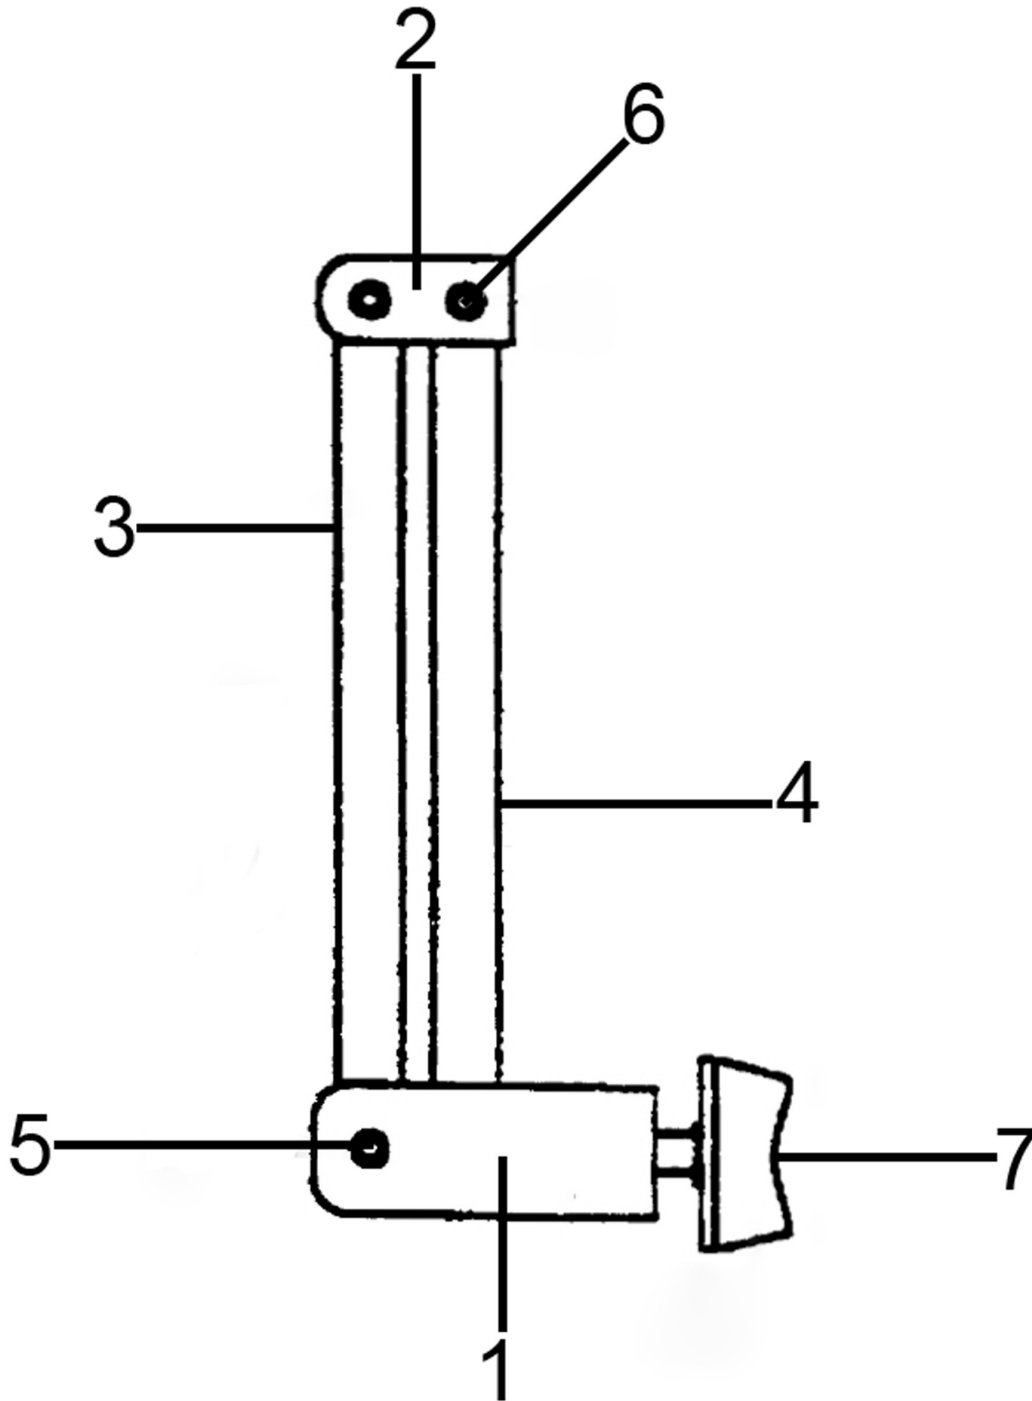

Parts Information:  
Hose Pinch Tool Metal Bar Type - Brake/  
Fuel Hoses  
Model No: VS033

Item	Part No.	Description
1	VS033/1	Clevis
2	VS033/2	Bracket, Pivot
3	VS033/3	Leg, Clamp
4	VS033/4	Leg, Clamp

Item	Part No.	Description
5	VS033/5	Pin, Spring
6	VS033/6	Pin, Spring
7	VS033/7	Screw, T-Shape

**NOTE:** It is our policy to continually improve products and as such we reserve the right to alter data, specifications and component parts without prior notice. There may be alternative versions of this product, please contact us should you require this information.