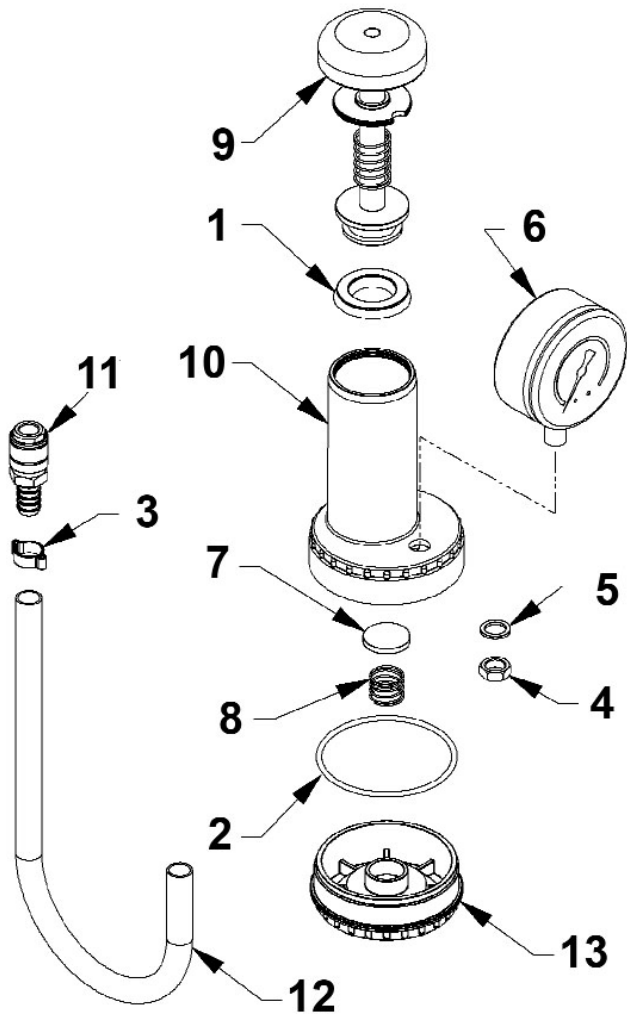

Parts Information:  
Cooling System Tester Cap System  
Model No: VS001.V2

<p>CITROEN, FIAT, LANCIA MINI, NISSAN, PEUGEOT RENAULT, ROVER, VOLVO</p> <p>329/416.05</p>	<p>MERCEDES</p> <p>329/416.45</p>	<p>SUZUKI, TOYOTA</p> <p>329/416.70</p>
<p>BMW, MAZDA</p> <p>329/416.24</p>	<p>ALFA ROMEO, FIAT LANCIA, OPEL, SAAB</p> <p>329/416.30</p>	<p>329/416.75 SMALL CAP Ø 41.5 MM FOR JAPANESE CARS</p>
<p>AUDI, CHEVROLET, FORD OPEL, SAAB, SEAT SKODA, VOLKSWAGEN</p> <p>329/416.10</p>	<p>FORD</p> <p>329/416.40</p>	<p>329/416.76 BIG CAP Ø 43.5 MM FOR JAPANESE CARS</p>
<p>AUDI, SEAT, SKODA VOLKSWAGEN</p> <p>329/416.35</p>	<p>MERCEDES</p> <p>329/416.65</p>	<p>329/416.66 ADAPTOR FOR MEDIUM RADIATOR Ø 40 MM</p>
<p>BMW</p> <p>329/416.85</p>	<p>MAZDA</p> <p>329/416.80</p>	<p>329/416.68 BAYONET CONNECTOR</p>
		<p>329/416.73 ADAPTOR FOR SMALL RADIATOR Ø 30 MM</p>

Item	Part No.	Description
1	329/000.240	Seal, de137
2	329/000.281	Gasket
3	329/000.750	Clamp, Hose
4	329/002.070	Nut, Brass
5	329/003.035	Washer
6	329/156.15	Manometer
7	329/156.33	Gasket
8	329/156.35	Spring
9	329/416.20	Pump Set (Complete)
10	329/156.76	Body, Pump
11	329/416.02	Adaptor, Fast Female
12	329/416.03	Hose
13	329/416.38	Fastener, Lower
	329/416.05	Adaptor (Cit/Fia/Lan/Mini/Nis/Peug/Rover/Volvo)
	329/416.10	Adaptor (Audi/Chev/Ford/Opel/Saab/Seat/Skod/VW)

Item	Part No.	Description
	329/416.24	Adaptor (BMW/Mazda)
	329/416.30	Adaptor (Alfa/Fiat/Lancia/Opel/Saab)
	329/416.35	Adaptor (Audi/Seat/Skoda/VW)
	329/416.40	Adaptor (Ford Mondeo & Focus)
	329/416.45	Cap For Mercedes (Series C-E & A)
	329/416.65	Cap For Mercedes A & B Class
	329/416.66	Adaptor, Medium Radiator
	329/416.68	Connector, Bayonet
	329/416.70	Adaptor (Suzuki/Toyota)
	329/416.73	Adaptor For Small Radiator dia.30mm
	329/416.75	Small Cap Japanese Cars
	329/416.76	Big Cap Japanese Cars
	329/416.80	Adaptor (Mazda 3 Series)
	329/416.85	Cap For BMW
--	329/416.20	Pump Set (Complete) (NOT SHOWN)