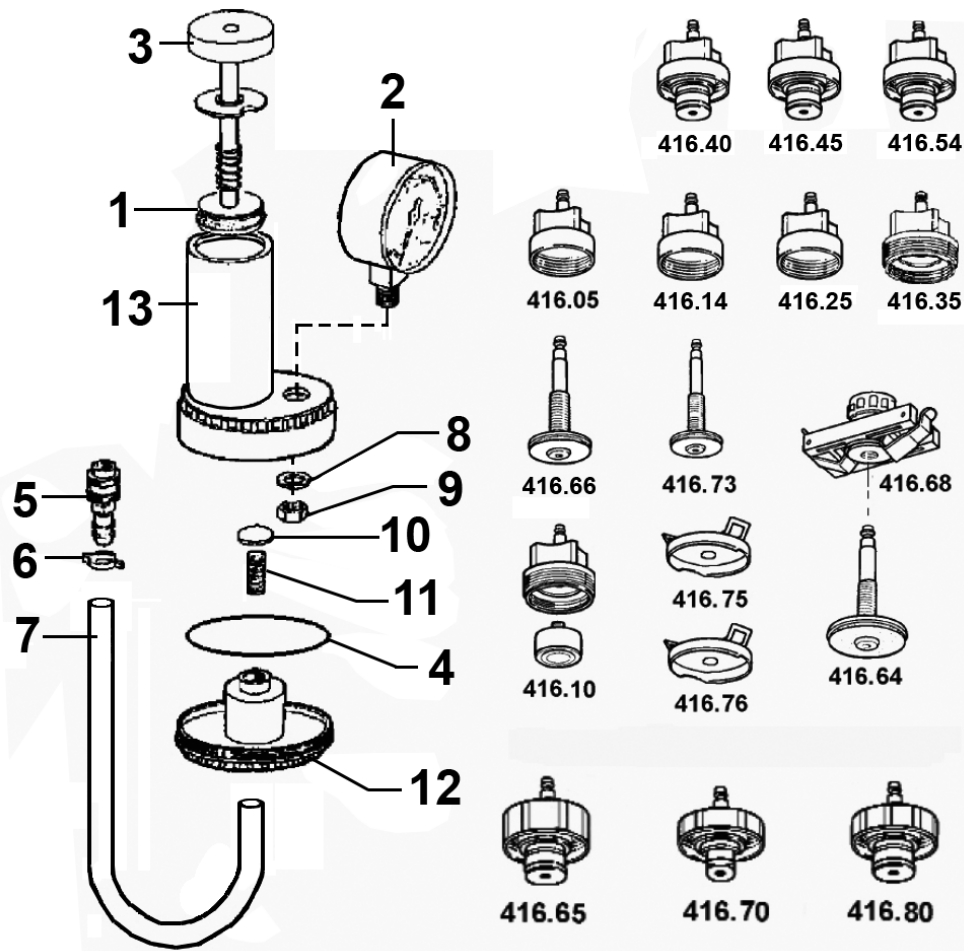

Parts Information: Cooling System Tester Cap System Model No: VS001

Item	Part No.	Description
1	329/000.240	Seal, De137
2	329/156.15	Manometer
3	329/416.20	Pump Set (Complete)
4	329/000.281	Gasket
5	329/416.02	Adaptor, Fast Female
6	329/000.750	Clamp, Hose
7	329/416.03	Hose
8	329/003.035	Washer
9	329/002.070	Nut, Brass
10	329/156.33	Gasket
11	329/156.35	Spring
12	329/416.38	Fastener, Lower
13	329/156.76	Body, Pump
416.05	329/416.05	Adaptor (Cit/Fia/Lan/Mini/Nis/Peug/Rover/Volvo)
416.10	329/416.10	Adaptor (Audi/Chev/Ford/Opel/Saab/Seat/Skod/VW)
416.14	329/416.14	Cap For Volkswagon
416.25	329/416.25	Adaptor

Item	Part No.	Description
416.35	329/416.35	Adaptor (Audi/Seat/Skoda/VW)
416.40	329/416.40	Adaptor (Ford Mondeo & Focus)
416.45	329/416.45	Cap For Mercedes (Series C-E & A)
416.54	329/416.54	Cap For BMW
416.64	329/416.64	Adaptor, Large Radiator
416.66	329/416.66	Adaptor, Medium Radiator
416.68	329/416.68	Connector, Bayonet
416.75	329/416.75	Small Cap Japanese Cars
416.76	329/416.76	Big Cap Japanese Cars
416.73	329/416.73	Adaptor For Small Radiator Dia.30mm
416.65	329/416.65	Cap For Mercedes A & B Class
416.70	329/416.70	Adaptor (Suzuki/Toyota)
416.80	329/416.80	Adaptor (Mazda 3 Series)
--	VS001/C	Case For VS001
--	329/413.2005	Cooling System Test Adaptor Kit
--	329/416.74	Adaptor, Small Radiator
--	329/422	Cap