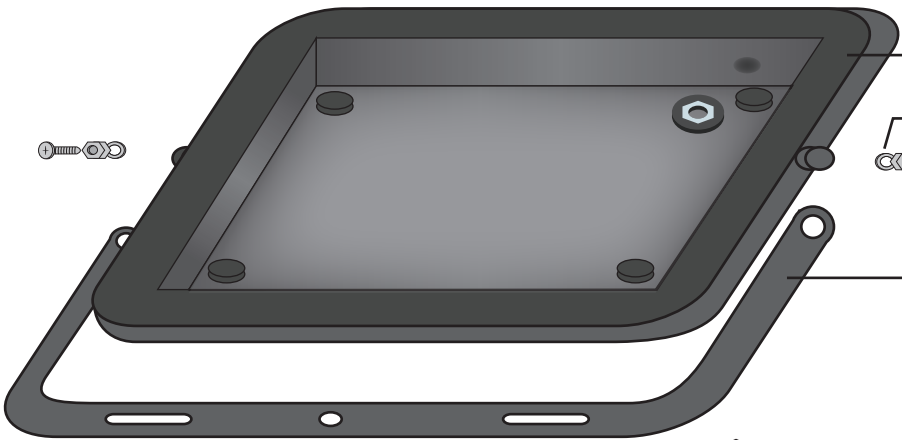

Glass

Reflector

PCB

Aluminum housing

SPRING WASHER

Screw

BRACKET FIXING BOLT

Stand

CABLE GLAND

CABLE