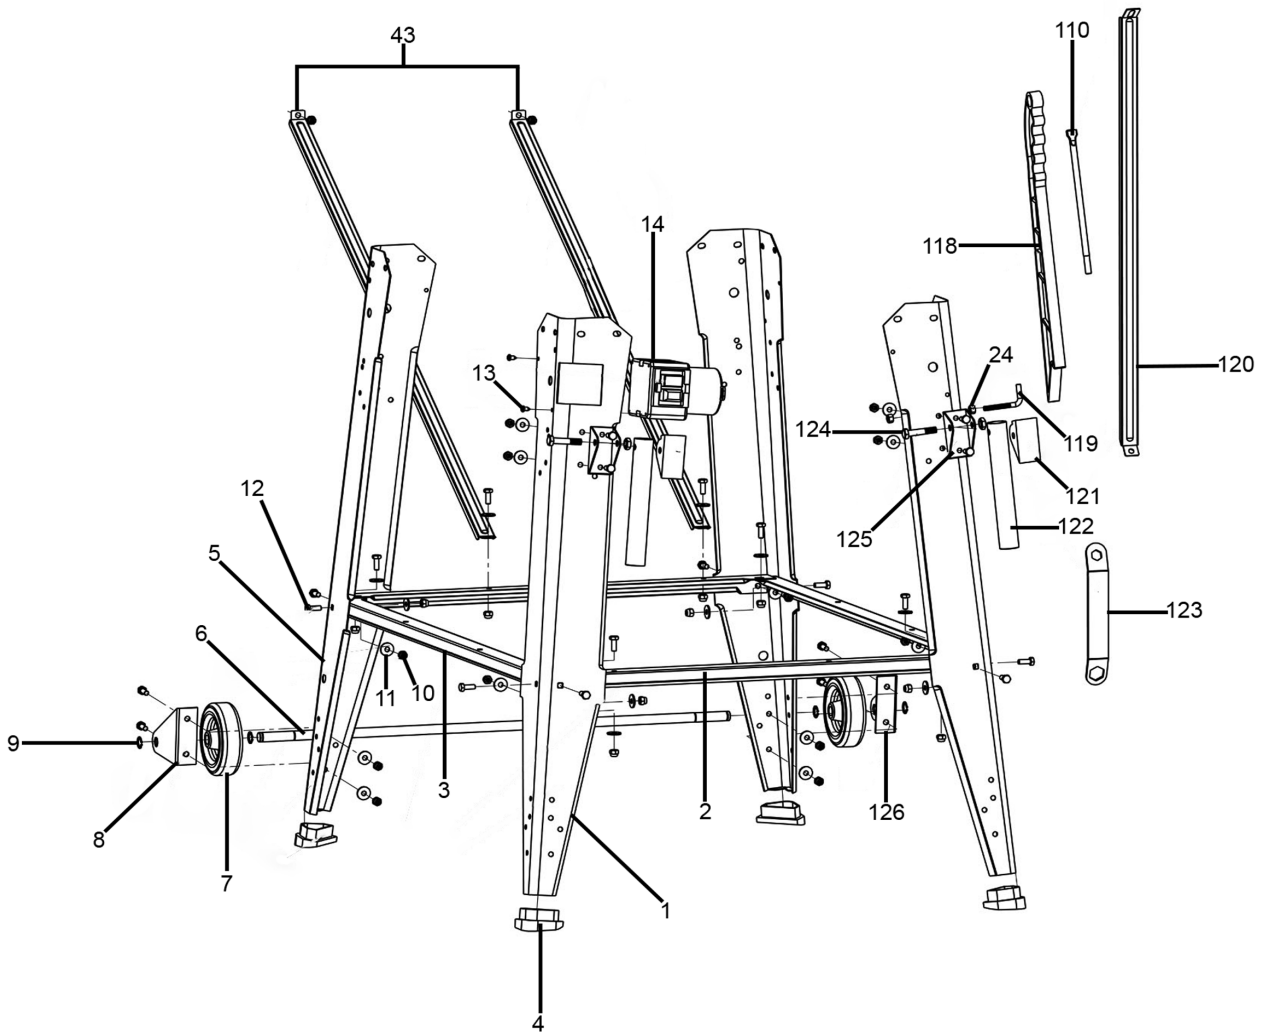

Sealey Group, Kempson Way, Suffolk Business Park, Bury St Edmunds, Suffolk. IP32 7AR

01284 757500

01284 703534

sales@sealey.co.uk

www.sealey.co.uk

Item	Part No.	Description
1	TS12CZ.V2-01	Leg Support B
2	TS12CZ.V2-02	Short Beam
3	TS12CZ.V2-03	Long Beam
4	TS12CZ.V2-04	Rubber Foot
5	TS12CZ.V2-05	Supporting Leg
6	TS12CZ.V2-06	Wheel Axle
7	TS12CZ.V2-07	Wheel, Fixed
8	TS12CZ.V2-08	Wheel Base, Left
9	GSA671.16	Circlip
10	NLN6.S	Nyloc Nut M6
11	TS12CZ.V2-11	Repair Washer 6 x 20mm
12	SS616.S	Hex Head Set Screw M6 x 16mm
13	TS12CZ.V2-13	Rd Head S/T Screw M4 x 25mm
14	TS12CZ.V2-14	Switch, Magnetic (c/w Housing & Cables)
24	SN6.S	Steel Nut M6

Item	Part No.	Description
43	TS12CZ.V2-43	Supporting Pole, Long
110	TS12CZ.V2-110	Locking Shaft
118	TS12CZ.V2-118	Lever
119	TS12CZ.V2-119	Pin
120	TS12CZ.V2-120	Supporting Pole
121	TS12CZ.V2-121	Limiting Board
122	TS12CZ.V2-122	Handle Rod
123	TS12CZ.V2-123	Wrench
124	TS12CZ.V2-124	Handle Shaft
125	TS12CZ.V2-125	Bracket, Pulling Handle
126	TS12CZ.V2-126	Wheel Base, Right
--	TS12CZ.V2-127	Guide Bar (Not Shown)
--	TS12CZ.V2-128	Mounting Plate, Motor (Not Shown)
--	TS12CZ.V2-RF	Rip Fence Assembly (Not Shown)